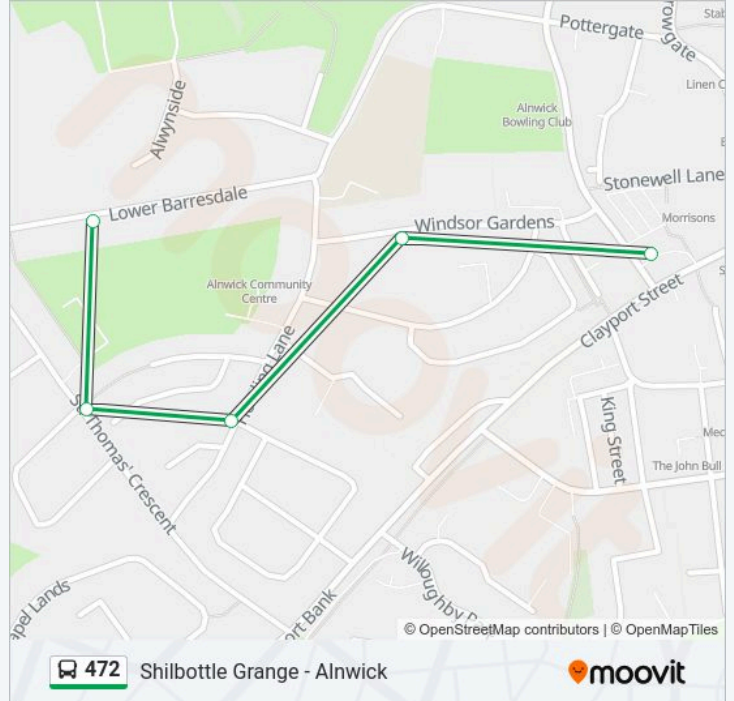

Direction: Alwick

27 stops

[VIEW LINE SCHEDULE](#)

- Hawthorn Terrace, Shilbottle Grange
- School, Shilbottle Grange
- Club, Shilbottle
- St James' Church, Shilbottle
- Widow's Row, Shilbottle
- North Side, Shilbottle
- Lionheart Enterprise Park, Willowburn Trading Est
- Retail Park, Greensfield
- Sainsbury's Store, Greensfield
- Taylor Drive-Duchess High School, Greensfield
- Taylor Drive-Weavers Court, Greensfield
- Weavers Way, St James Estate
- Arkle Court, St James Estate
- Roundabout, St James Estate
- Roundabout, St James Estate
- Greensfield Avenue, St James Estate
- Augur Terrace, St James Estate
- Greensfield Avenue West End, St James Estate

472 bus Time Schedule

Alwick Route Timetable:

Monday	10:15-17:30
Tuesday	10:15-17:30
Wednesday	10:15-17:30
Thursday	10:15-17:30
Friday	10:15-17:30
Saturday	10:15-17:30
Sunday	Not Operational

472 bus Info

Direction: Alwick

Stops: 27

Trip Duration: 22 min

Line Summary: