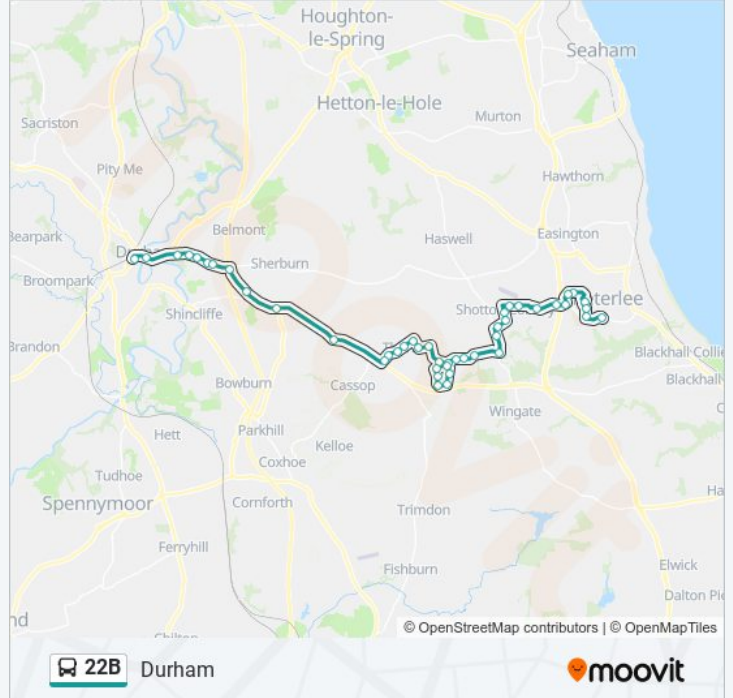

22B bus Info

Direction: Durham

Stops: 45

Trip Duration: 50 min

Line Summary:

Stoker Crescent, Wheatley Hill

Police Houses, Wheatley Hill

Cemetery Gates, Wheatley Hill

Crossways Court, Thornley

Smithy Farm, Old Cassop

Cottages - West, Byers Garth

Care Home, Sherburn House

Motorway Bridge, Sherburn Road

Dragon Lane End, Sherburn Road

Bingo, Sherburn Road

Moorlands, Sherburn Road

Sherburn Road, Durham

Magdalene Street, Durham

Leazes Road - Millburngate Bridge, Durham

Bus Station Stand C, Durham

Direction: Peterlee

46 stops

[VIEW LINE SCHEDULE](#)

Bus Station Stand C, Durham

Trip Duration: 52 min

Line Summary:

Lancaster Hill, Peterlee

Acre Rigg Schools, Peterlee

Franklyn Road, Peterlee

Beverley Way - Shops, Peterlee

Neville Rd - Howlatch La, Peterlee

Burnhope Way - Neville Rd, Peterlee