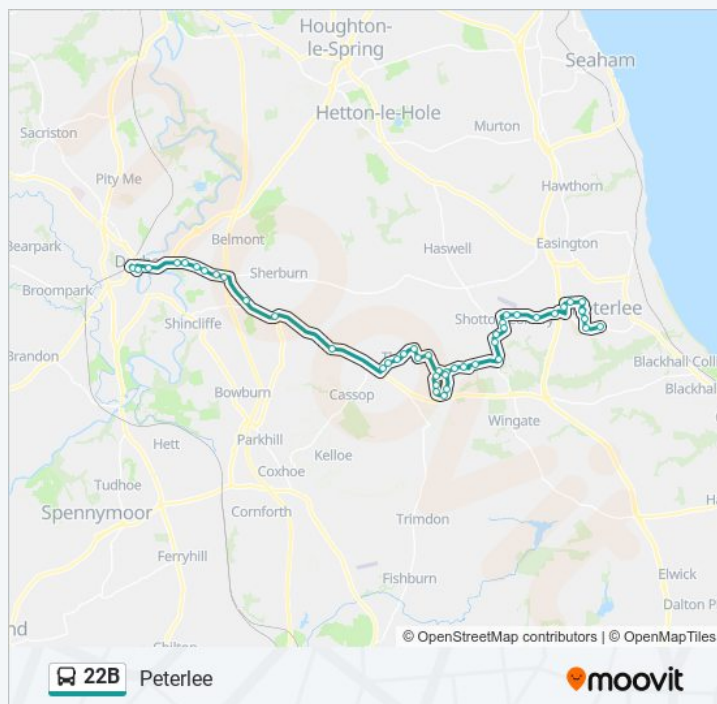

22B bus Info

Direction: Durham

Stops: 45

Trip Duration: 50 min

Line Summary:

Stoker Crescent, Wheatley Hill

Police Houses, Wheatley Hill

Cemetery Gates, Wheatley Hill

Sherburn Road, Durham

Magdalene Street, Durham

Leazes Road - Millburngate Bridge, Durham

Bus Station Stand C, Durham

Direction: Peterlee

46 stops

[VIEW LINE SCHEDULE](#)

Bus Station Stand C, Durham

Post Office, Shotton Colliery

Front Street, Shotton Colliery

Church Street, Shotton Colliery

Whitehouse Crescent, Shotton Colliery

Shotton Road Flyover, Peterlee

22B bus Info

Direction: Peterlee

Stops: 46

Trip Duration: 52 min

Line Summary:

Lancaster Hill, Peterlee

Acre Rigg Schools, Peterlee

Franklyn Road, Peterlee

Beverley Way - Shops, Peterlee

Neville Rd - Howlatch La, Peterlee

Burnhope Way - Neville Rd, Peterlee