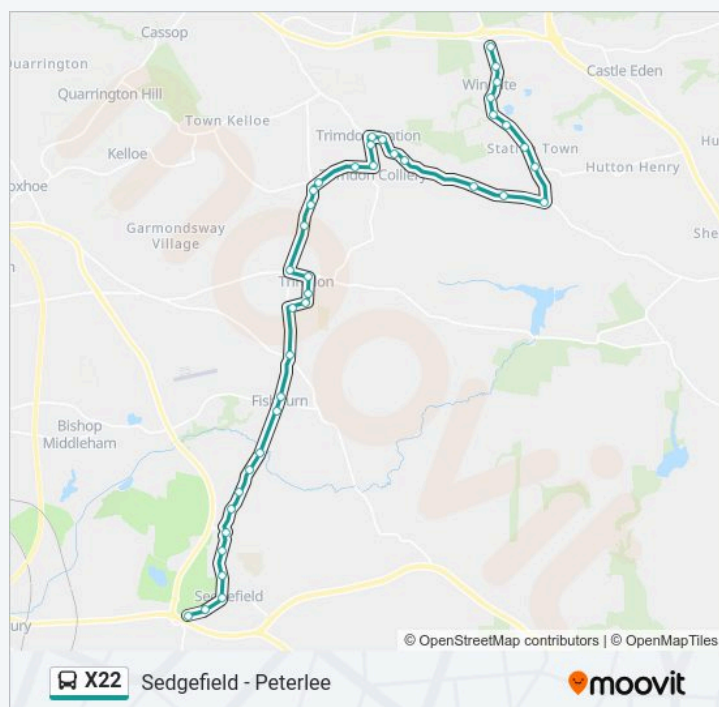

Church, Trimdon Colliery

**X22 bus Time Schedule**

Wingate Route Timetable:

Sunday	Not Operational
Monday	22:55
Tuesday	22:55
Wednesday	22:55
Thursday	22:55
Friday	22:55
Saturday	22:55

**X22 bus Info**

**Direction:** Wingate

**Stops:** 40

**Trip Duration:** 28 min

**Line Summary:**

Miners Institute, Trimdon Station

St Aidans Terrace, Deaf Hill

Wingate Road-Emerald Cottage, Deaf Hill

Estate - Shop, Deaf Hill

Nattress Terrace, Deaf Hill