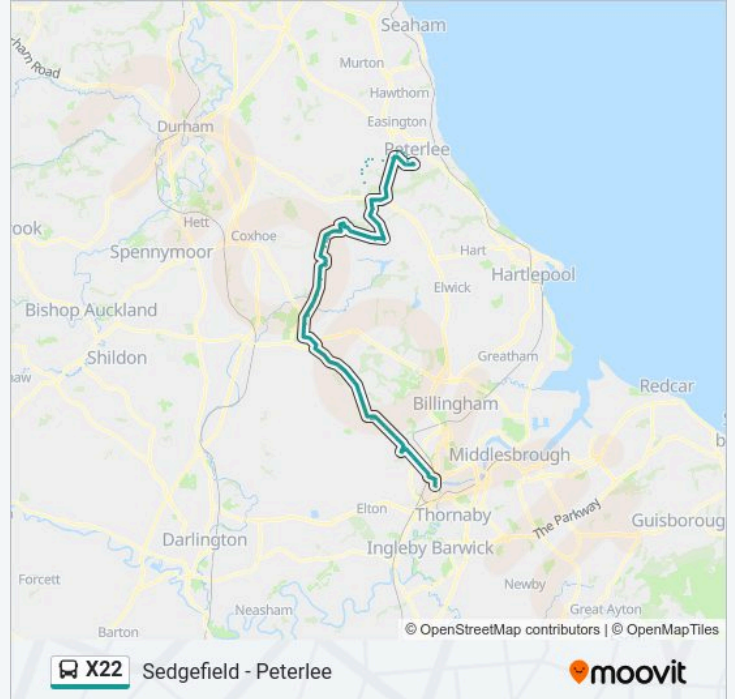

### X22 bus Info

**Direction:** Stockton

**Stops:** 83

**Trip Duration:** 67 min

**Line Summary:**

Bruce Glasier Terrace, Shotton Colliery  
Dixon Estate, Shotton Colliery  
Station Industrial Estate, Shotton Colliery  
Fir Tree Inn, Wingate  
Cross Row, Wingate  
Moor Lane, Wingate  
Victoria Inn, Wingate  
Front Street-Hadrian Court, Wingate  
Station Lane, Station Town  
Front Street the Ridges, Station Town  
Newholme Estate, Station Town  
Road End, South Wingate  
Woodlands Close Farm, Deaf Hill  
West Woodburn Farm, Deaf Hill  
Purvis Terrace, Deaf Hill  
Nattress Terrace, Deaf Hill  
Estate - Shop, Deaf Hill  
St Aidans Terrace, Deaf Hill  
Miners Institute, Trimdon Station  
Church, Trimdon Colliery  
Luke Street, Trimdon Colliery  
Peel Avenue, Trimdon Grange  
Aged Miners Homes, Trimdon Grange  
Community Centre, Trimdon Grange  
St Albans Church, Trimdon Grange  
Grange Farm, Trimdon Grange  
Crossroads, Trimdon  
Catholic Church, Trimdon  
Church Road, Trimdon  
Church Road - Shops, Trimdon  
Wynyard Road, Trimdon  
Wynyard Road End, Trimdon