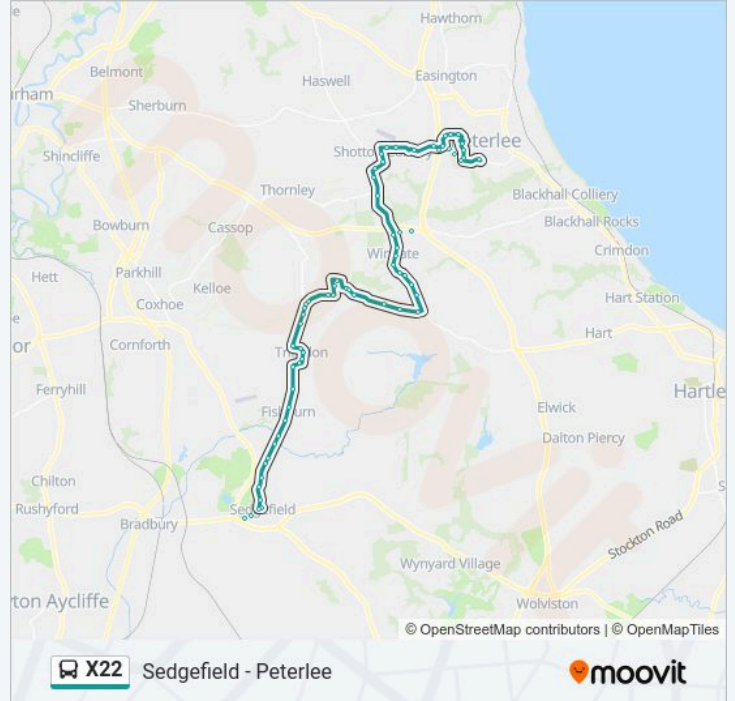

### X22 bus Info

**Direction:** Sedgefield

**Stops:** 59

**Trip Duration:** 42 min

**Line Summary:**

Post Office, Shotton Colliery  
Carlyle Crescent, Shotton Colliery  
Bruce Glasier Terrace, Shotton Colliery  
Dixon Estate, Shotton Colliery  
Station Industrial Estate, Shotton Colliery  
Fir Tree Inn, Wingate  
Cross Row, Wingate  
Moor Lane, Wingate  
Victoria Inn, Wingate  
Front Street-Hadrian Court, Wingate  
Station Lane, Station Town  
Front Street the Ridges, Station Town  
Newholme Estate, Station Town  
Road End, South Wingate  
Woodlands Close Farm, Deaf Hill  
West Woodburn Farm, Deaf Hill  
Purvis Terrace, Deaf Hill  
Nattress Terrace, Deaf Hill  
Estate - Shop, Deaf Hill  
St Aidans Terrace, Deaf Hill  
Miners Institute, Trimdon Station  
Church, Trimdon Colliery  
Luke Street, Trimdon Colliery  
Peel Avenue, Trimdon Grange  
Aged Miners Homes, Trimdon Grange  
Community Centre, Trimdon Grange  
St Albans Church, Trimdon Grange  
Grange Farm, Trimdon Grange  
Crossroads, Trimdon  
Catholic Church, Trimdon  
Church Road, Trimdon  
Church Road - Shops, Trimdon

Wynyard Road, Trimdon

Wynyard Road End, Trimdon

Hope House, Fishburn

Park View, Fishburn

Alhambra, Fishburn

The Willows Nursing Home, Fishburn

Old Community Hospital, Sedgefield

Cottages, Sedgefield