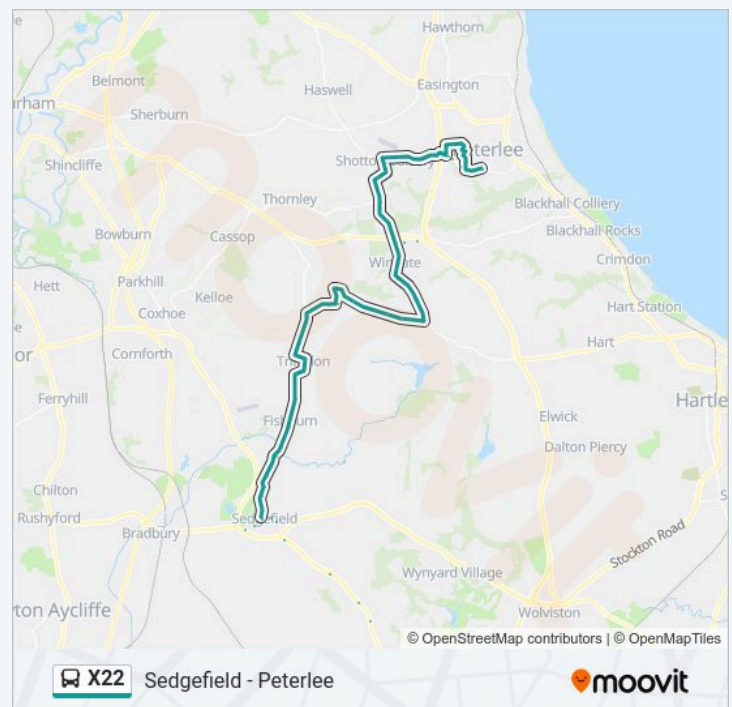

Chandlers Wharf Retail Park, Stockton

Rail Station, Thornaby

Harewood Road, Thornaby

Bus Station Stand 11, Middlesbrough

**Direction: Peterlee**

79 stops

[VIEW LINE SCHEDULE](#)

- High Street Stand R, Stockton
- High Street Stand T, Stockton
- Bishopton House, Stockton
- Stockton Rail Station, Stockton
- Newtown Corner, Newtown
- Londonderry Road, Eastbourne
- Appleton Road End Shops, Eastbourne
- St John's Church, Eastbourne
- Westfield Crescent Footpath, Mile House
- The Mile House, Mile House
- Holburn Park, Mile House
- Knitsley Walk, Hardwick
- University Hospital Of North Tees, Hardwick
- Radio Transmitter, Hardwick
- Tesco Extra, Hardwick
- Howden Hall, Stockton
- Middlefield Farm Underpass, Thorpe Thewles
- Wynyard Road, Thorpe Thewles
- The Vane Arms, Thorpe Thewles
- Grindon Lane, Grindon
- Stockton Road, Thorpes Larches
- Farm, Thorpes Larches
- A689-A177 Junction, Sedgelyield
- Thurlow Road Nurseries, Sedgelyield
- New Dun Cow, Sedgelyield
- Black Lion, Sedgelyield
- Park Gates, Sedgelyield
- Salters Lane-Woodland Mews, Sedgelyield
- Community Hospital, Sedgelyield
- Winterton South East Lodge, Sedgelyield

Cottages, Sedgefield

Old Community Hospital, Sedgefield

The Willows Nursing Home, Fishburn

Alhambra, Fishburn

Park View, Fishburn

Hope House, Fishburn

Wynyard Road End, Trimdon

Wynyard Road, Trimdon