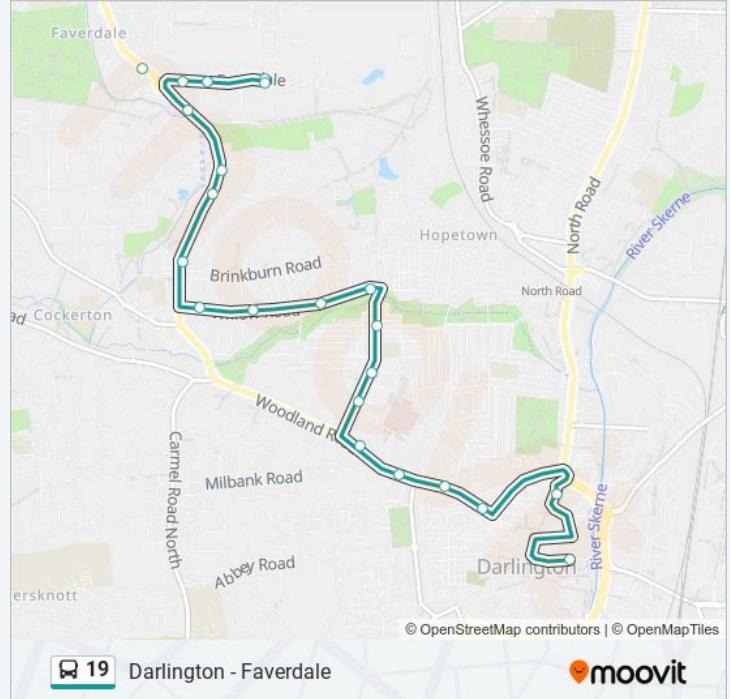

Use the Moovit App to find the closest 19 bus station near you and find out when is the next 19 bus arriving.

Direction: Darlington

23 stops

[VIEW LINE SCHEDULE](#)

- Westgate Crescent, Faverdale
- John Fowler Way, West Park
- High Grange
- Argos, Faverdale
- Aldi Distribution Centre, Faverdale
- Arriva Depot, Faverdale
- Faverdale Road, Faverdale
- Beck House, Faverdale
- Auckland Oval, Cockerton
- Laing Street, Cockerton
- Brinkburn Road, Cockerton
- Cockerton Police Station, Cockerton
- Holmlands Road, the Denes
- Olympic Street, the Denes
- Hazel Avenue, the Denes
- Newfoundland Street, the Denes
- Orchard Road, Pierremont
- Memorial Hospital, Pierremont
- Hawkesbury Mews, Pierremont
- Holy Trinity Church, Darlington
- Maude Street, Darlington

19 bus Info

Direction: Darlington

Stops: 23

Trip Duration: 18 min

Line Summary:

Four Riggs, Darlington

Northgate, Darlington

Direction: Faverdale

21 stops

[VIEW LINE SCHEDULE](#)

Northgate, Darlington

Tubwell Row, Darlington

Four Riggs, Darlington

Maude Street, Darlington

Holy Trinity Church, Darlington

Memorial Hospital, Pierremont

19 bus Info

Direction: Faverdale

Stops: 21

Trip Duration: 21 min

Line Summary:

Argos, Faverdale

Aldi Distribution Centre, Faverdale

Arriva Depot, Faverdale