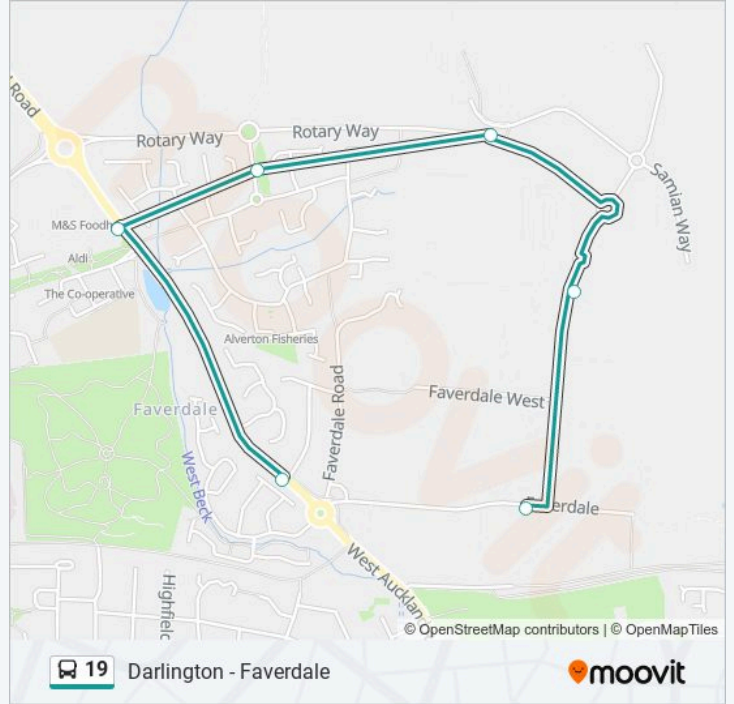

19 bus Info

Direction: Faverdale

Stops: 21

Trip Duration: 21 min

Line Summary:

Argos, Faverdale

Aldi Distribution Centre, Faverdale

Arriva Depot, Faverdale

 19 Darlington - Faverdale

Direction: Faverdale

6 stops

[VIEW LINE SCHEDULE](#)

Westgate Crescent, Faverdale

John Fowler Way, West Park

High Grange

Argos, Faverdale

Aldi Distribution Centre, Faverdale

Arriva Depot, Faverdale

19 bus Time Schedule

Faverdale Route Timetable:

Sunday	Not Operational
Monday	08:13 - 18:38
Tuesday	08:13 - 18:38
Wednesday	08:13 - 18:38
Thursday	08:13 - 18:38
Friday	08:13 - 18:38
Saturday	17:58 - 18:28

19 bus Info

Direction: Faverdale

Stops: 6

Trip Duration: 6 min

Line Summary:

19 bus time schedules and route maps are available in an offline PDF at moovitapp.com. Use the Moovit App to see live bus times, train schedule or subway schedule, and step-by-step directions for all public transit in North East and Cumbria.