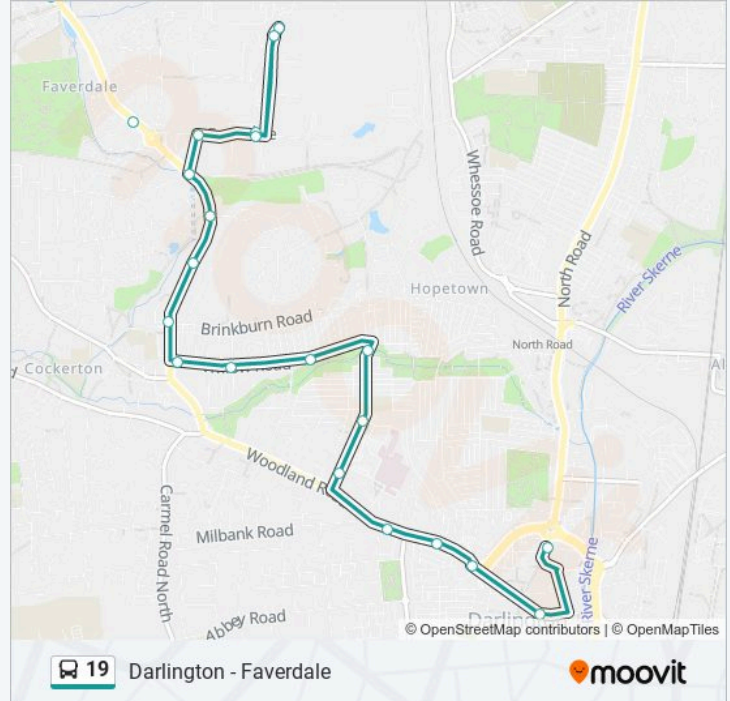

21 stops

[VIEW LINE SCHEDULE](#)

Northgate, Darlington

Tubwell Row, Darlington

Four Riggs, Darlington

Maude Street, Darlington

Holy Trinity Church, Darlington

Memorial Hospital, Pierremont

Beck House, Faverdale

Westgate Crescent, Faverdale

John Fowler Way, West Park

High Grange

19 bus Time Schedule

Faverdale Route Timetable:

Sunday	10:30 - 17:55
Monday	07:44 - 18:24
Tuesday	07:44 - 18:24
Wednesday	07:44 - 18:24
Thursday	07:44 - 18:24
Friday	07:44 - 18:24
Saturday	07:44 - 18:14

19 bus Info

Direction: Faverdale

Stops: 21

Trip Duration: 21 min

Line Summary:

Argos, Faverdale

Aldi Distribution Centre, Faverdale

Arriva Depot, Faverdale

 19 Darlington - Faverdale

Direction: Faverdale

6 stops

[VIEW LINE SCHEDULE](#)

Westgate Crescent, Faverdale

John Fowler Way, West Park

High Grange

Argos, Faverdale