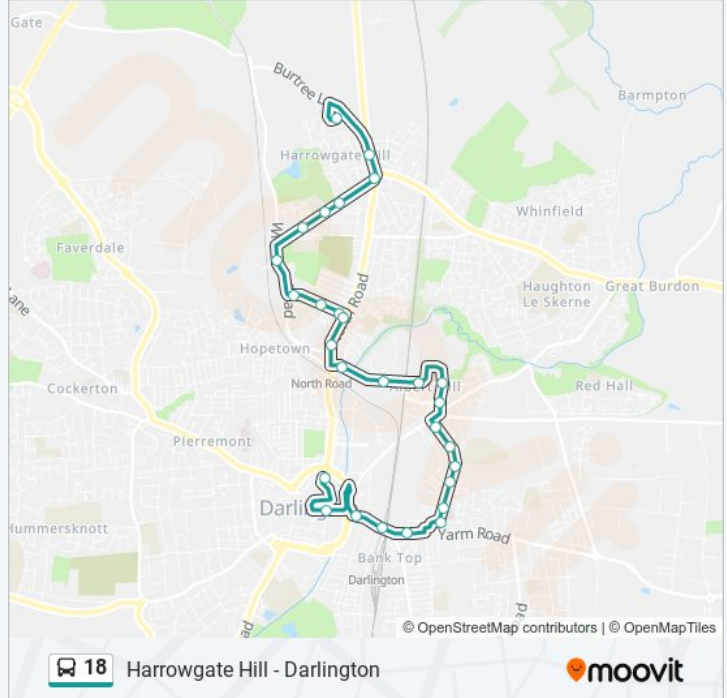

**Direction: Harrowgate Farm**

28 stops

[VIEW LINE SCHEDULE](#)

Northgate, Darlington  
 Tubwell Row, Darlington  
 Hippodrome, Darlington  
 Darlington Rail Station Main Entrance, Darlington  
 Central Park, Eastbourne  
 Roberts Walk, Hundens Lane  
 Larkspur Drive, Hundens Lane  
 Bourne Avenue, Hundens Lane  
 Hundens Park, Hundens Lane  
 Byron Road, Hundens Lane  
 Haughton Road, Hundens Lane  
 St James' Church, Albert Hill  
 St William's Rc Church, Albert Hill  
 Albert Hill Wmc, Albert Hill  
 Cleveland Trading Estate, Albert Hill  
 North Road, North Road (Darlington)  
 Morrisons, North Road (Darlington)  
 Westmoreland Street, North Road (Darlington)

**Stops:** 28

**Trip Duration:** 27 min

**Line Summary:**

North Road, North Road (Darlington)  
 Derby Street, North Road (Darlington)  
 Hilton House, Rise Carr  
 Elmtree Street, Rise Carr  
 Ridgeway, Harrowgate Hill  
 Longfield Academy, Harrowgate Hill  
 Vaughan Street, Harrowgate Hill  
 Terminus, Harrowgate Hill  
 Ashleigh House, Harrowgate Hill  
 Hayle Court, Harrowgate Farm

**Direction: Harrowgate Hill**

30 stops

[VIEW LINE SCHEDULE](#)

Northgate, Darlington  
 Tubwell Row, Darlington  
 Hippodrome, Darlington  
 Darlington Rail Station Main Entrance, Darlington  
 Central Park, Eastbourne  
 Roberts Walk, Hundens Lane  
 Larkspur Drive, Hundens Lane  
 Bourne Avenue, Hundens Lane  
 Hundens Park, Hundens Lane  
 Byron Road, Hundens Lane  
 Haughton Road, Hundens Lane  
 St James' Church, Albert Hill  
 St William's Rc Church, Albert Hill  
 Albert Hill Wmc, Albert Hill  
 Cleveland Trading Estate, Albert Hill  
 North Road, North Road (Darlington)  
 Morrisons, North Road (Darlington)  
 Westmoreland Street, North Road (Darlington)

**18 bus Info**

**Direction:** Harrowgate Hill

**Stops:** 30

**Trip Duration:** 31 min

**Line Summary:**

North Road, North Road (Darlington)

Derby Street, North Road (Darlington)

Hilton House, Rise Carr