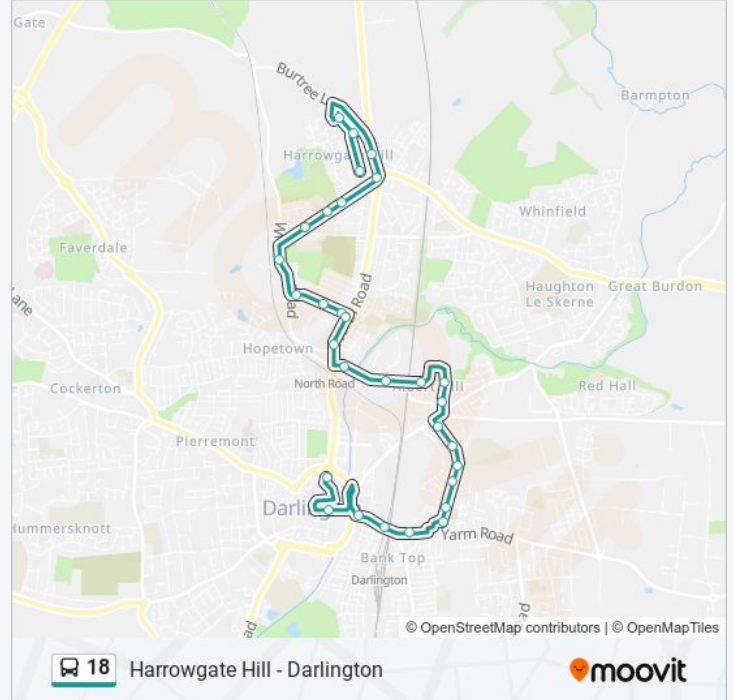

North Road, North Road (Darlington)

Derby Street, North Road (Darlington)

Hilton House, Rise Carr

Elmtree Street, Rise Carr

Ridgeway, Harrowgate Hill

Longfield Academy, Harrowgate Hill

Vaughan Street, Harrowgate Hill

Terminus, Harrowgate Hill

Ashleigh House, Harrowgate Hill

Hayle Court, Harrowgate Farm

Alwyn Road, Harrowgate Hill

Melrose Avenue, Harrowgate Hill

18 bus time schedules and route maps are available in an offline PDF at moovitapp.com. Use the [Moovit App](#) to see live bus times, train schedule or subway schedule, and step-by-step directions for all public transit in North East and Cumbria.

[About Moovit](#) • [MaaS Solutions](#) • [Supported Countries](#) • [Mooviter Community](#)

© 2024 Moovit - All Rights Reserved

Check Live Arrival Times