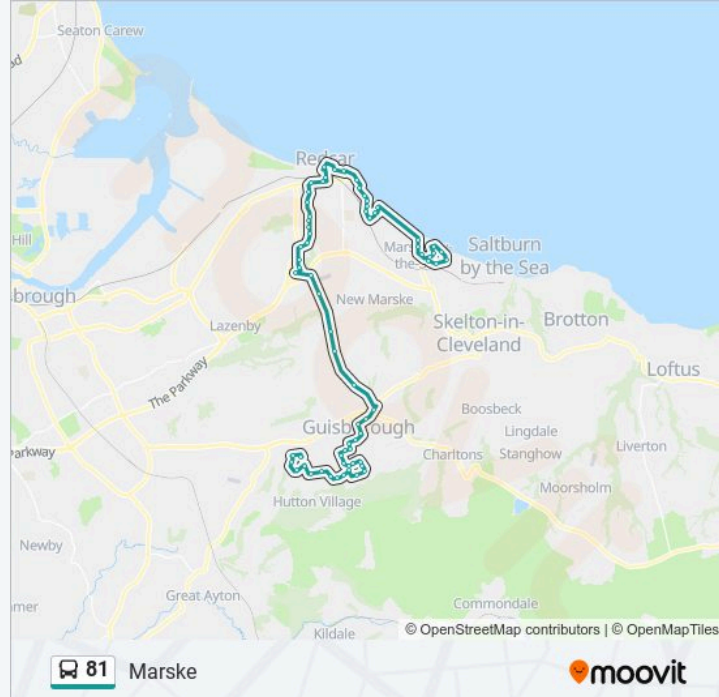

Direction: Marske

Stops: 67

Trip Duration: 64 min

Line Summary:

Heythrop Drive, Guisborough

Pytchley Road, Guisborough

Craven Vale, Guisborough

Greenways, Guisborough

Showground, Kirkleatham Village

Yew Tree Avenue, Redcar

Broxa Close, Redcar

Tenby Road, Redcar

Rushpool Close, Redcar

Mablethorpe Close, Redcar

St Hilda's Church, Redcar

Newcomen Methodist Church - Mersey Road, Redcar

Thames Road, Redcar

Redcar & Cleveland College, Redcar

Sandringham Road, Redcar

Redcar Central Rail Station, Redcar

Town Clock, Redcar

Moore Street, Redcar

Claxton Hotel, Redcar

Zetland Park, Redcar

Zetland Road, Marske

Mount Pleasant Avenue, Marske

Direction: Redcar

47 stops

[VIEW LINE SCHEDULE](#)

The Voyager, Guisborough

Falcon Way, Guisborough

Deepdale, Guisborough