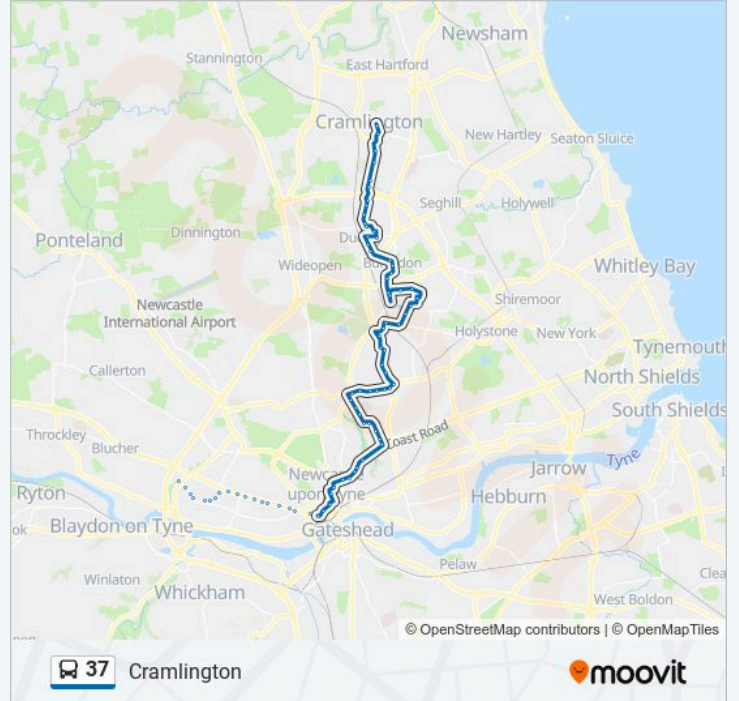

John Dobson Street, Newcastle upon Tyne

Northumbria University, Newcastle upon Tyne

Sandyford Road-Army Reserve Centre, Newcastle upon Tyne

Sandyford, Jesmond Vale

Sandyford Road-Cemetery, Jesmond Vale

Sandyford Road-Nazareth Mews, Jesmond Vale

Cradlewell, Jesmond

Coast Road Corner House, Heaton

Newton Road-Holystone Crescent, High Heaton

Newton Road-Post Office, High Heaton

Newton Road-Denewell Avenue, High Heaton

Freeman Road-Hambledon Gardens, High Heaton

Freeman Hospital, High Heaton

Freeman Road-Castle Farm Road, South Gosforth

Freeman Road-Lilburn Gardens, South Gosforth

South Gosforth Roundabout, South Gosforth

Benton Park Road-Wiseton Court, South Gosforth

Hmrc Benton Park View, High Heaton

Benton Park Road-Hobart Gardens, Longbenton

Benton Park Road-Trentham Avenue, Longbenton

Benton Park Road-Balliol Gardens, Four Lane Ends

Four Lane Ends Interchange, Four Lane Ends

Benton Lane-Hollington Avenue, Longbenton

Benton Lane-Myreside Place, Longbenton

Quorum Park, Benton

Quorum Park Entrance, Benton

Benton Lane-Findus, West Moor

Benton Lane-Westmoor Drive, West Moor

Great Lime Road - Armstrong Drive, West Moor

Great Lime Road-Blucher Road, West Moor

Southgate-Norgas House, Killingworth