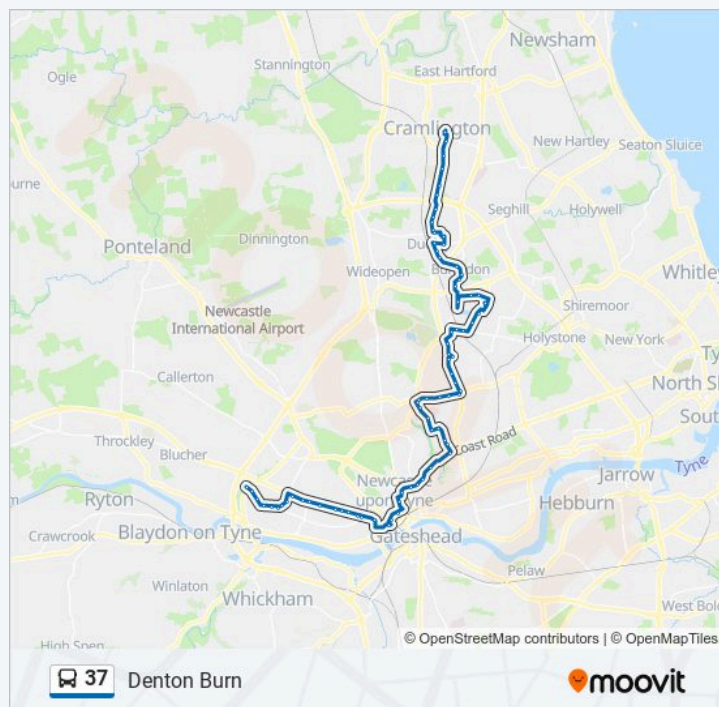

Quorum Park, Benton

Quorum Park Benton Lane, Benton

Benton Lane-Glenfield Road, Longbenton

Thursday	05:01 - 20:45
Friday	05:01 - 20:45
Saturday	06:33 - 20:45

### 37 bus Info

**Direction:** Denton Burn

**Stops:** 77

**Trip Duration:** 78 min

**Line Summary:**

Benton Lane-Rushall Place, Longbenton

Four Lane Ends Interchange, Four Lane Ends

Benton Park Road-Benton Lodge Avenue, Four Lane Ends

### Direction: Heaton

50 stops

[VIEW LINE SCHEDULE](#)

Newlyn Drive Roundabout, Cramlington

Dudley Lane Shops, Cramlington

Whitelea, Cramlington

Stonelaw, Southfield

Glenluce Drive Roundabout, Southfield