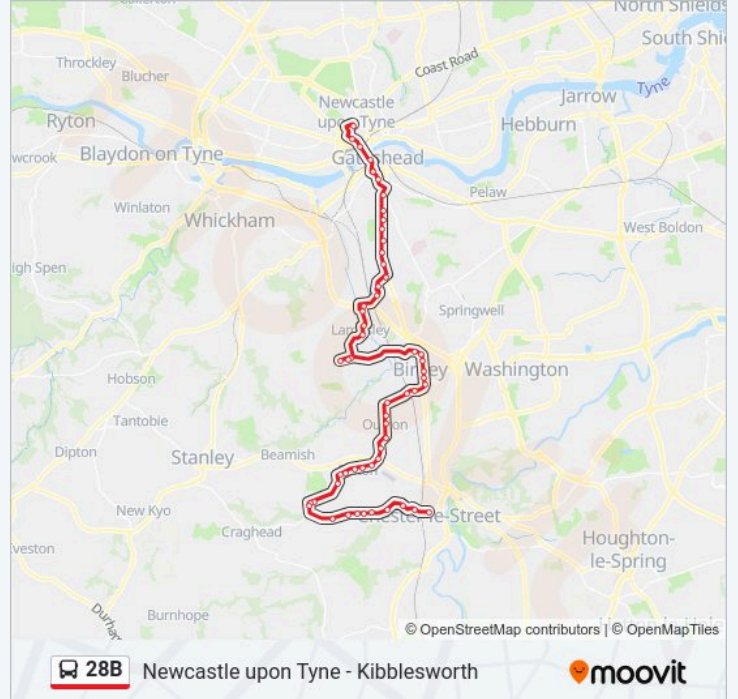

Spa Bridge, Chester-Le-Street

South Burns Stand L, Chester-Le-Street

Direction: Kibblesworth

22 stops

[VIEW LINE SCHEDULE](#)

- Eldon Square Bus Station, Newcastle upon Tyne
- Newcastle Newgate Street, Newcastle upon Tyne
- High Level Bridge North End, Newcastle upon Tyne
- Wellington Street, Gateshead
- Gateshead Interchange, Gateshead
- High West Street-Civic Centre, Gateshead
- Durham Road-Garage, Gateshead
- Durham Road-Northbourne Street, Shipcote
- Durham Road Saltwell Park, Saltwell
- Durham Road-Valley View, Low Fell
- Durham Road-Musgrave School, Low Fell
- Durham Road - Beaconsfield Road, Low Fell
- Durham Road-Engine Lane, Low Fell
- Chowdene Bank, Low Fell
- Chowdene Bank-The Lodges Road, Chowdene
- Chowdene Bank-Salcombe Gardens, Chowdene
- Chowdene Bank - Sainsbury, Team Valley
- Lamesley Road-Willowbeds Farm, Lamesley
- Hags Lane, Lamesley
- Front Street, Lamesley
- Coronation Terrace, Kibblesworth
- The Crescent, Kibblesworth

Direction: Newcastle upon Tyne

56 stops

[VIEW LINE SCHEDULE](#)

28B bus Time Schedule

Kibblesworth Route Timetable:

Sunday	10:10 - 23:15
Monday	23:25
Tuesday	23:25
Wednesday	23:25
Thursday	23:25
Friday	23:25
Saturday	23:25

28B bus Info

Direction: Kibblesworth

Stops: 22

Trip Duration: 30 min

Line Summary:

28B bus Time Schedule

Newcastle upon Tyne Route Timetable:

Sunday	08:44 - 22:41
--------	---------------

Durham Road-Albert Drive, Low Fell

Durham Road - Elder Grove, Low Fell

Durham Road-Musgrave School, Low Fell

Durham Road-Valley View, Low Fell

Durham Road Saltwell Park, Saltwell

Durham Road-Dryden Road, Shipcote