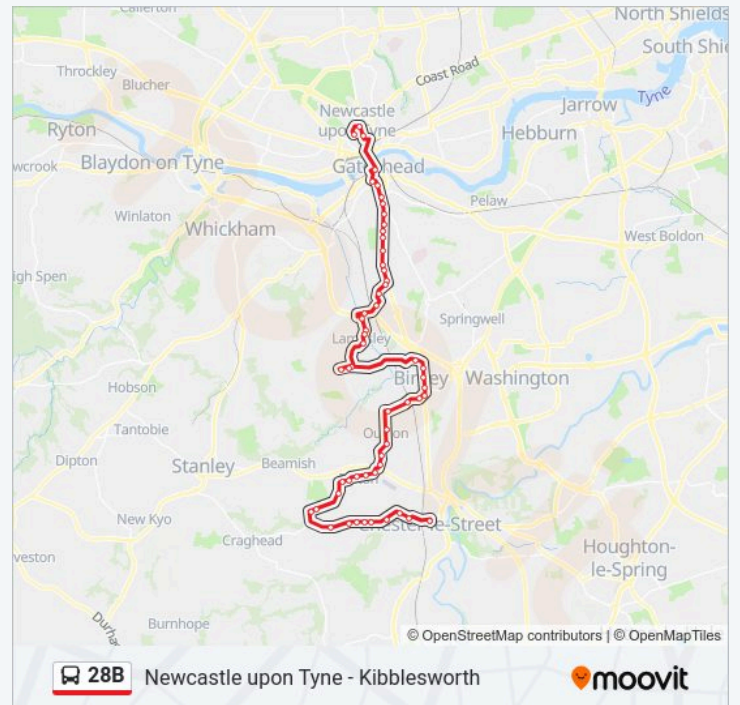

28B bus Info

Direction: Chester-Le-Street

Stops: 55

Trip Duration: 54 min

Line Summary:

The Crescent, Kibblesworth

Front Street, Kibblesworth

The Hollys, Birtley

Station Lane-George Street, Birtley

Durham Road - Station Road, Birtley

Durham Road-Fire Station, Birtley

Durham Road-Ridgeway, Birtley

Durham Road-Windsor Road, Birtley

The Hollys, Birtley

Coronation Terrace, Kibblesworth

28B bus Info

Direction: Newcastle upon Tyne

Stops: 56

Trip Duration: 32 min

Line Summary:

Front Street, Lamesley

Haggs Lane, Lamesley

Lamesley Road-Lamesley Hall, Lamesley

Durham Road-Albert Drive, Low Fell

Durham Road - Elder Grove, Low Fell

Durham Road-Musgrave School, Low Fell

Durham Road-Valley View, Low Fell

Durham Road Saltwell Park, Saltwell

Durham Road-Dryden Road, Shipcote