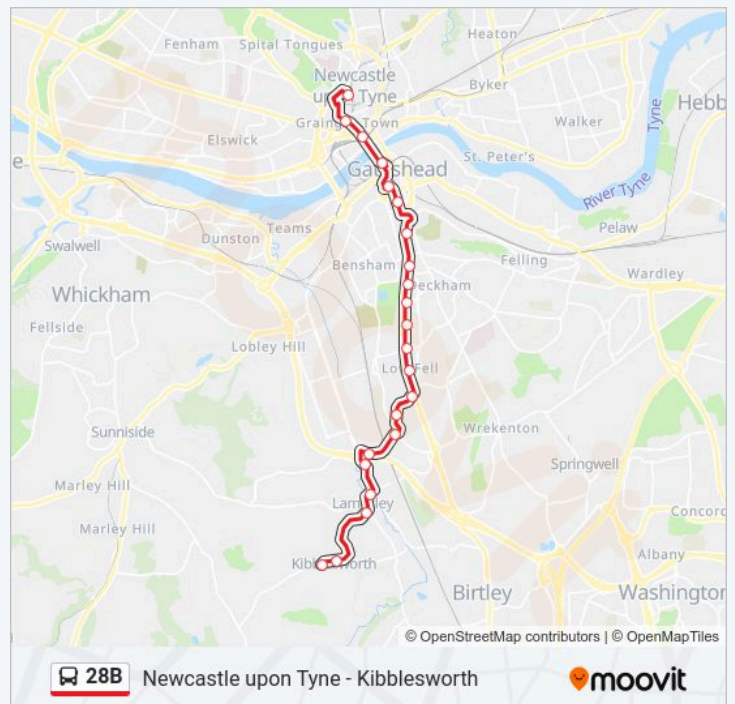

28B bus Info

Direction: Chester-Le-Street

Stops: 55

Trip Duration: 54 min

Line Summary:

The Crescent, Kibblesworth

Front Street, Kibblesworth

The Hollys, Birtley

Spa Bridge, Chester-Le-Street

South Burns Stand L, Chester-Le-Street

Direction: Kibblesworth

22 stops

[VIEW LINE SCHEDULE](#)

- Eldon Square Bus Station, Newcastle upon Tyne
- Newcastle Newgate Street, Newcastle upon Tyne
- High Level Bridge North End, Newcastle upon Tyne
- Wellington Street, Gateshead
- Gateshead Interchange, Gateshead
- High West Street-Civic Centre, Gateshead
- Durham Road-Garage, Gateshead
- Durham Road-Northbourne Street, Shipcote
- Durham Road Saltwell Park, Saltwell
- Durham Road-Valley View, Low Fell
- Durham Road-Musgrave School, Low Fell
- Durham Road - Beaconsfield Road, Low Fell
- Durham Road-Engine Lane, Low Fell
- Chowdene Bank, Low Fell
- Chowdene Bank-The Lodges Road, Chowdene
- Chowdene Bank-Salcombe Gardens, Chowdene
- Chowdene Bank - Sainsbury, Team Valley
- Lamesley Road-Willowbeds Farm, Lamesley
- Hags Lane, Lamesley
- Front Street, Lamesley
- Coronation Terrace, Kibblesworth
- The Crescent, Kibblesworth

Direction: Newcastle upon Tyne

56 stops

[VIEW LINE SCHEDULE](#)

28B bus Time Schedule

Kibblesworth Route Timetable:

Sunday	10:10 - 23:15
Monday	23:25
Tuesday	23:25
Wednesday	23:25
Thursday	23:25
Friday	23:25
Saturday	23:25

28B bus Info

Direction: Kibblesworth

Stops: 22

Trip Duration: 30 min

Line Summary:

28B bus Time Schedule

Newcastle upon Tyne Route Timetable:

Sunday	08:44 - 22:41
--------	---------------