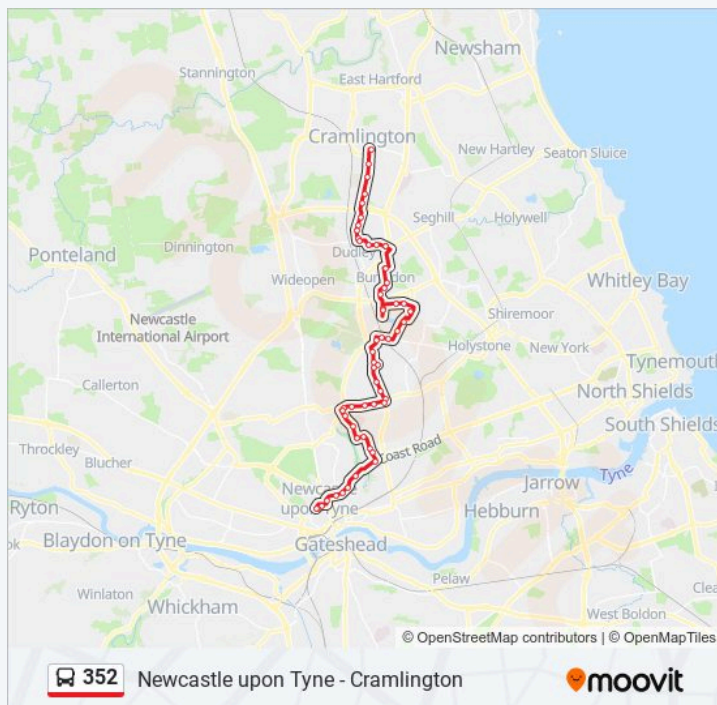

Fern Drive-Annitsford Drive, Dudley

Fern Drive-Library, Dudley

Fern Drive-Number 92, Dudley

Fern Drive - Market Street, Dudley

Dudley Lane-Meadowbank, Dudley

Dudley Lane-Grieves Row, Dudley

Dudley Lane-Northern Terrace, Dudley

Burradon Road, Annitsford

Burradon Road, Burradon

Burradon Road-Kirkwood, Burradon

Burradon Road - Camperdown Hotel, Burradon

Camperdown, Burradon

Station Road-Angus Close, Killingworth

West Bailey - Angus Close, Killingworth

Sunday	Not Operational
Monday	06:21 - 18:40
Tuesday	06:21 - 18:40
Wednesday	06:21 - 18:40
Thursday	06:21 - 18:40
Friday	06:21 - 18:40
Saturday	07:30 - 17:34

**352 bus Info**

**Direction:** Newcastle upon Tyne

**Stops:** 55

**Trip Duration:** 53 min

**Line Summary:**

Great Lime Road-Sheldon Court, West Moor

Great Lime Road - Georgian Court, West Moor

Benton Lane-Great Lime Road, West Moor

Benton Lane-Findus, West Moor