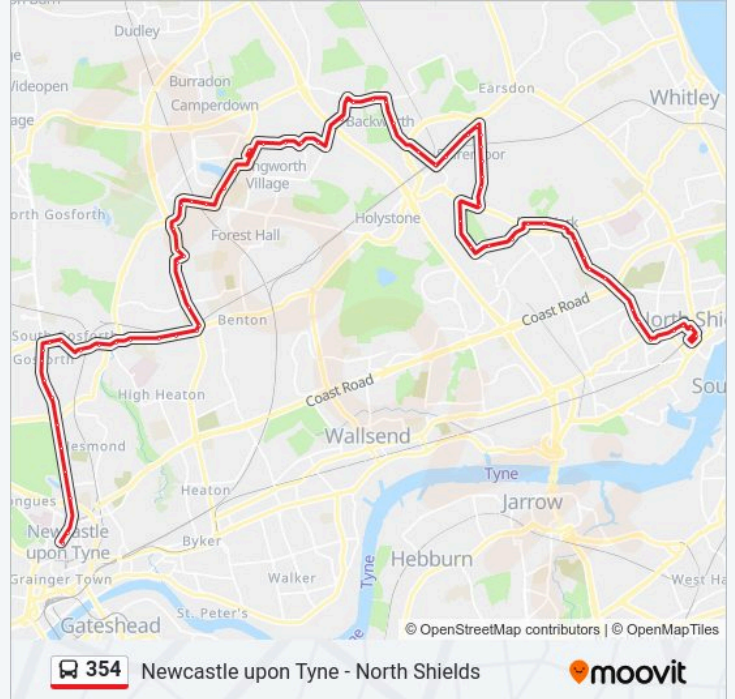

Park Lane-Park Grove, Shiremoor

Park Lane - Shiremoor Metro, Shiremoor

Park Lane-Upper Crone Street, Shiremoor

Earsdon Road-Park Lane, Shiremoor

Earsdon Road-Middle School, Shiremoor

Earsdon Road-Emerson Place, Shiremoor

Station Road-Whitley Road, Backworth

Station Road-Havelock Road, Backworth

Station Road-Business Park, Backworth

Station Road-Nursery, Holywell

Backworth, Holywell

Backworth Lane, Holywell

Killingworth Lane, Holywell

Simonside Way-Garleigh Close, Killingworth

Simonside Way-Cragside Gardens, Killingworth

East Bailey - Garth 24, Killingworth

East Bailey-Garth 20, Killingworth

Killingworth Bus Station, Killingworth

Southgate-School, Killingworth

Southgate-Norgas House, Killingworth

Great Lime Road-Sheldon Court, West Moor

Great Lime Road - Georgian Court, West Moor

Benton Lane-Great Lime Road, West Moor

Benton Lane-Findus, West Moor

Quorum Park Entrance, Benton

Quorum Park, Benton

Quorum Park Benton Lane, Benton

Benton Lane-Glenfield Road, Longbenton

Benton Lane-Rushall Place, Longbenton

Four Lane Ends Interchange, Four Lane Ends

Benton Park Road-Benton Lodge Avenue, Four Lane Ends

Benton Park Road-Trentham Avenue, Longbenton