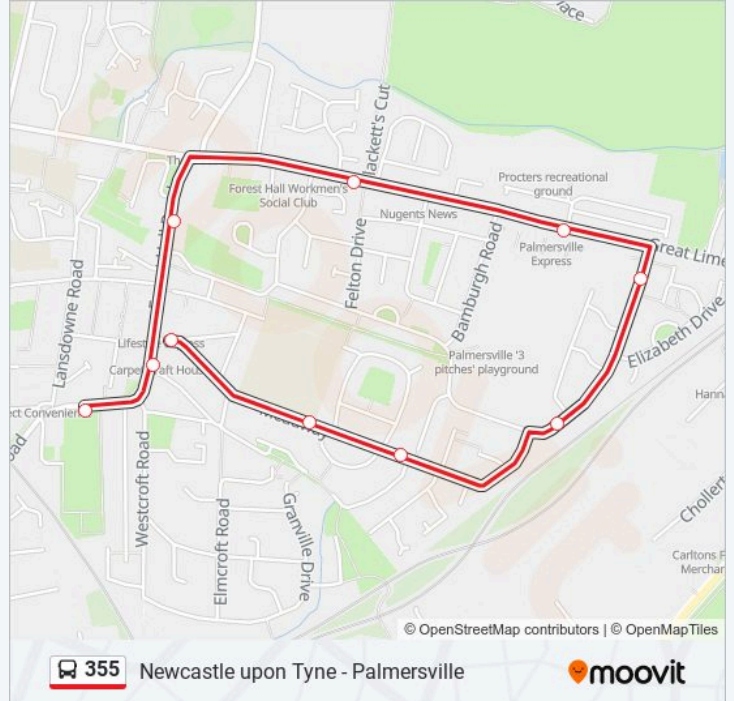

Direction: Forest Hall

10 stops

[VIEW LINE SCHEDULE](#)

- Crescent Way, Forest Hall
- Meadway-Mead Crescent, Forest Hall
- Meadway-Otterburn Close, Forest Hall
- Meadway Estate, Forest Hall
- Feetham Avenue, Palmersville
- Great Lime Road-Laurel Avenue, Palmersville
- Clousden Hill, Palmersville
- Forest Hall Road-Clousden Drive, Forest Hall
- Forest Hall Road-Crescent Road North, Forest Hall
- Station Road North, Forest Hall

Direction: Forest Hall

Stops: 10

Trip Duration: 9 min

Line Summary:

Direction: Newcastle upon Tyne

33 stops

[VIEW LINE SCHEDULE](#)

- Crescent Way, Forest Hall
- Meadway-Mead Crescent, Forest Hall
- Meadway-Otterburn Close, Forest Hall
- Meadway Estate, Forest Hall
- Feetham Avenue, Palmersville
- Great Lime Road-Laurel Avenue, Palmersville
- Clousden Hill, Palmersville
- Forest Hall Road-Clousden Drive, Forest Hall
- Forest Hall Road-Crescent Road North, Forest Hall
- Station Road North, Forest Hall
- Station Road-Clifton Terrace, Benton
- Station Road-Glebe Avenue, Benton
- Ashleigh Grove-Linden Road, Benton
- Ashleigh Grove-Cemetery, Benton
- Goathland Avenue-Lambourn Avenue, Benton
- Goathland Avenue-Skelder Avenue, Benton
- West Farm Avenue-Chesters Avenue, Longbenton
- West Farm Avenue - Blackfriars Way, Longbenton

355 bus Info

Direction: Newcastle upon Tyne

Stops: 33

Trip Duration: 29 min

Line Summary:

West Farm Avenue-Monks Park Way, Longbenton

West Farm Avenue-Salters Lane, Longbenton

Salters Lane-Salters Bridge, Longbenton

South Gosforth Roundabout, South Gosforth

South Gosforth Roundabout, South Gosforth

Hadricks Mill Road-Dene Crescent, South Gosforth

Matthew Bank-Beattie Avenue, South Gosforth

Jesmond Dene Road-Sturdee Gardens, West Jesmond