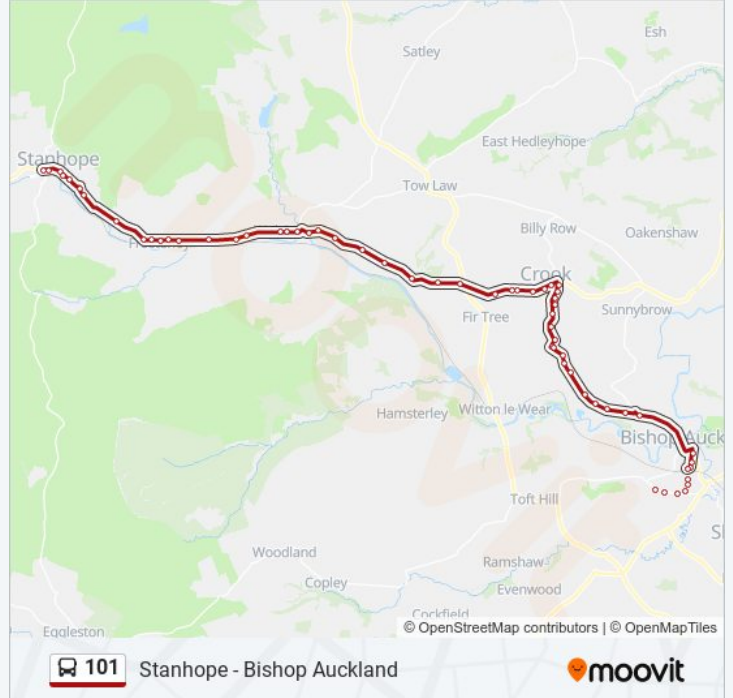

Direction: Bishop Auckland

59 stops

[VIEW LINE SCHEDULE](#)

- Weardale Community Hospital, Stanhope
- Newtown House, Stanhope
- Town Hall, Stanhope
- Market Place, Stanhope
- Front Street-Former Queens Head, Stanhope
- Weardale Bus Depot, Stanhope
- Bridge, Stanhope
- Lodge, Frosterley
- Telephone Exchange, Frosterley
- Co-Op Store, Frosterley
- Frosterley Inn, Frosterley
- East End, Frosterley
- Bridge, Frosterley
- Bank Top, Frosterley
- Bridge End, Wolsingham
- Hare Law, Wolsingham
- School, Wolsingham
- Hamsterley Road End, Wolsingham
- Market Place, Wolsingham
- Durham Road, Wolsingham
- East End, Wolsingham
- Scotch Isle, Wolsingham

101 bus Info

Direction: Bishop Auckland

Stops: 59

Trip Duration: 59 min

Line Summary:

Lane End, Wolsingham
New Bridge, Wolsingham
Bank Bottom, Harperley
Harperley Camp, Harperley
Harperley Roundabout, Harperley
High Woodfield Farm, Crook
High West Road, Crook
Woodfield Hill - West House, Crook
West Road Rectory, Crook
Lax Terrace, Crook
Football Ground, Crook
Market Place, Crook
New Road, Crook
South End Villas, Crook
Firtree Garage, Crook
New Road Factories, Crook
High Beechburn Lane End, Howden Le Wear
Cemetery, Howden Le Wear
High Street, Howden Le Wear
Bridge Street, Howden Le Wear
Valley Tce-North Bitchburn Bank, Howden Le Wear
Valley Terrace, Howden Le Wear
Old Colliery, Howden Le Wear
Institute, High Grange
Low Side Farm, High Grange
Wadsworth Farm, High Grange
Nos 35-38 Addison Rd, Toronto
Toronto Lodge Hotel, Toronto Lodge
Newgate Street Stand D, Bishop Auckland
Newgate St Methodist Ch, Bishop Auckland
Newgate Street - Medical Centre, Bishop Auckland
General Hospital, Bishop Auckland

Cockton Hill Club, Bishop Auckland

Cabin Gate, Bishop Auckland

St Marys Rc Church, Bishop Auckland

Woodhouse Lane Schools, Bishop Auckland

College, Bishop Auckland

Direction: Crook

34 stops

[VIEW LINE SCHEDULE](#)