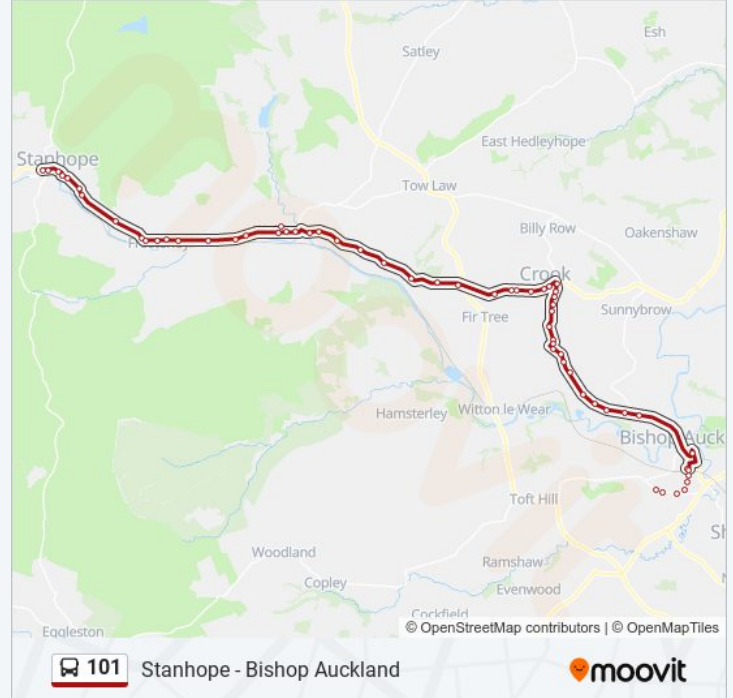

Direction: Bishop Auckland

59 stops

[VIEW LINE SCHEDULE](#)

- Weardale Community Hospital, Stanhope
- Newtown House, Stanhope
- Town Hall, Stanhope
- Market Place, Stanhope
- Front Street-Former Queens Head, Stanhope
- Weardale Bus Depot, Stanhope
- Bridge, Stanhope
- Lodge, Frosterley
- Telephone Exchange, Frosterley
- Co-Op Store, Frosterley
- Frosterley Inn, Frosterley
- East End, Frosterley
- Bridge, Frosterley
- Bank Top, Frosterley
- Bridge End, Wolsingham
- Hare Law, Wolsingham
- School, Wolsingham
- Hamsterley Road End, Wolsingham
- Market Place, Wolsingham
- Durham Road, Wolsingham
- East End, Wolsingham
- Scotch Isle, Wolsingham

101 bus Info

Direction: Stanhope

Stops: 59

Trip Duration: 68 min

Line Summary:

Cemetery, Howden Le Wear

High Beechburn Lane End, Howden Le Wear

New Road Factories, Crook

Bridge, Frosterley

East End, Frosterley

Frosterley Inn, Frosterley

Co-Op Store, Frosterley

Telephone Exchange, Frosterley

Lodge, Frosterley

Bridge, Stanhope

Weardale Bus Depot, Stanhope

Front Street-Former Queens Head, Stanhope

Market Place, Stanhope

Town Hall, Stanhope

Newtown House, Stanhope

Weardale Community Hospital, Stanhope

101 bus time schedules and route maps are available in an offline PDF at moovitapp.com. Use the Moovit App to see live bus times, train schedule or subway schedule, and step-by-step directions for all public transit in North East and Cumbria.