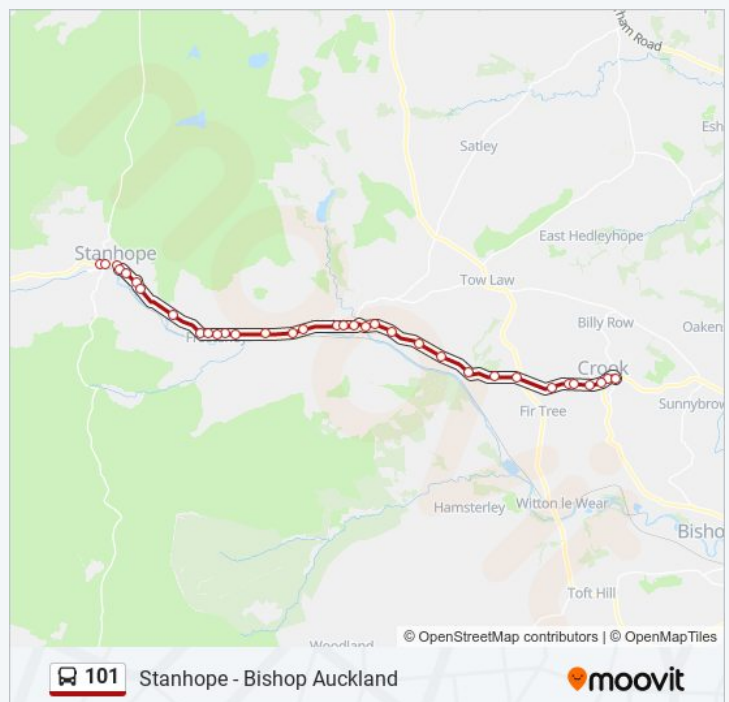

Direction: Bishop Auckland

59 stops

[VIEW LINE SCHEDULE](#)

- Weardale Community Hospital, Stanhope
- Newtown House, Stanhope
- Town Hall, Stanhope
- Market Place, Stanhope
- Front Street-Former Queens Head, Stanhope
- Weardale Bus Depot, Stanhope
- Bridge, Stanhope
- Lodge, Frosterley
- Telephone Exchange, Frosterley
- Co-Op Store, Frosterley
- Frosterley Inn, Frosterley
- East End, Frosterley
- Bridge, Frosterley
- Bank Top, Frosterley
- Bridge End, Wolsingham
- Hare Law, Wolsingham
- School, Wolsingham
- Hamsterley Road End, Wolsingham
- Market Place, Wolsingham
- Durham Road, Wolsingham
- East End, Wolsingham
- Scotch Isle, Wolsingham

School, Wolsingham

Hamsterley Road End, Wolsingham

Market Place, Wolsingham

Durham Road, Wolsingham

East End, Wolsingham

Scotch Isle, Wolsingham

Lane End, Wolsingham

New Bridge, Wolsingham

101 bus Time Schedule

Crook Route Timetable:

Sunday	Not Operational
Monday	Not Operational
Tuesday	17:53 - 19:40
Wednesday	17:53 - 19:40
Thursday	17:53 - 19:40
Friday	17:53 - 19:40
Saturday	17:53 - 19:40

101 bus Info

Direction: Crook

Stops: 34

Trip Duration: 26 min

Line Summary:

Bank Bottom, Harperley

Harperley Camp, Harperley

Harperley Roundabout, Harperley