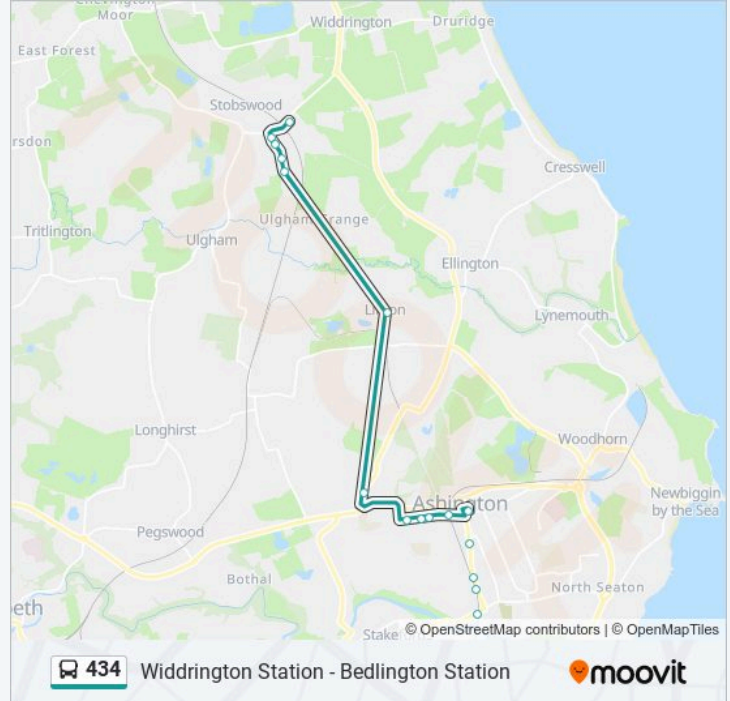

### 434 Info

**Direction:** Widdrington Station

**Stops:** 39

**Trip Duration:** 51 min

**Line Summary:**

Dereham Terrace, Stakeford

Half Moon, Stakeford

North Seaton Crossing, Elephant

The Portland, Ashington

Portland Terrace, High Market

Orchard View, Linton

Turning Circle, Widdrington Station

Grange Court, Widdrington Station

Community Centre, Widdrington Station

Wooderfield, Widdrington Station

Level Crossing, Widdrington Station

434 time schedules and route maps are available in an offline PDF at [moovitapp.com](https://moovitapp.com). Use the Moovit App to see live bus times, train schedule or subway schedule, and step-by-step directions for all public transit in North East and Cumbria.