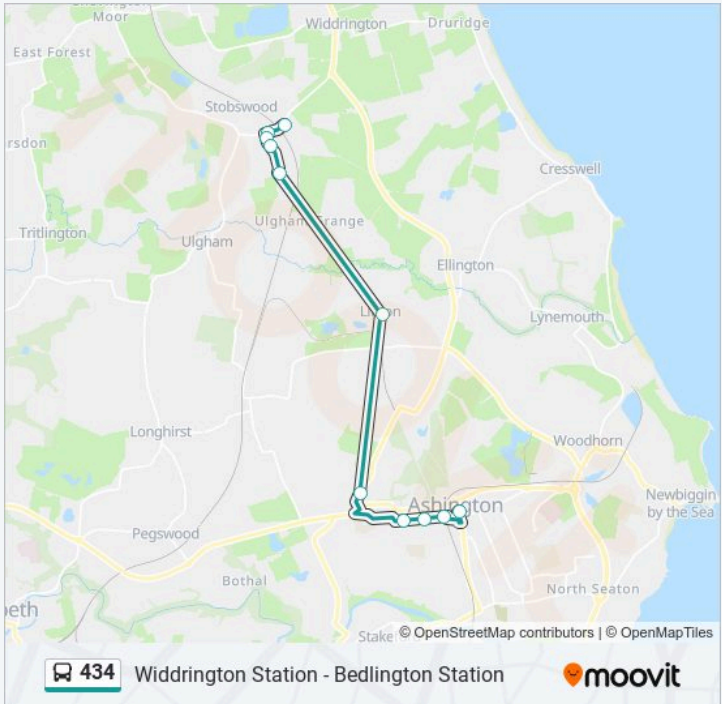

Widdrington Station - Bedlington Station

Get The App

The 434 line (Widdrington Station - Bedlington Station) has 4 routes. For regular weekdays, their operation hours are: (1) Ashington: 19:11(2) Ashington: 19:15(3) Bedlington Station: 07:06 - 18:11(4) Widdrington Station: 06:58 - 18:15 Use the Moovit App to find the closest 434 station near you and find out when is the next 434 arriving.

Direction: Ashington
11 stops
[VIEW LINE SCHEDULE](#)

- Level Crossing, Widdrington Station
- Station Mews, Widdrington Station
- Wooderfield, Widdrington Station
- Community Centre, Widdrington Station
- Turning Circle, Widdrington Station
- Orchard View, Linton
- Portland Terrace, High Market
- The Portland, Ashington
- Station Road St Aidan'S, Ashington
- Station Road-Town Hall, Ashington
- Bus Station, Ashington

434 Time Schedule
Ashington Route Timetable:

Sunday	Not Operational
Monday	19:11
Tuesday	19:11
Wednesday	19:11
Thursday	19:11
Friday	19:11
Saturday	18:56

434 Info
Direction: Ashington
Stops: 11
Trip Duration: 24 min
Line Summary: