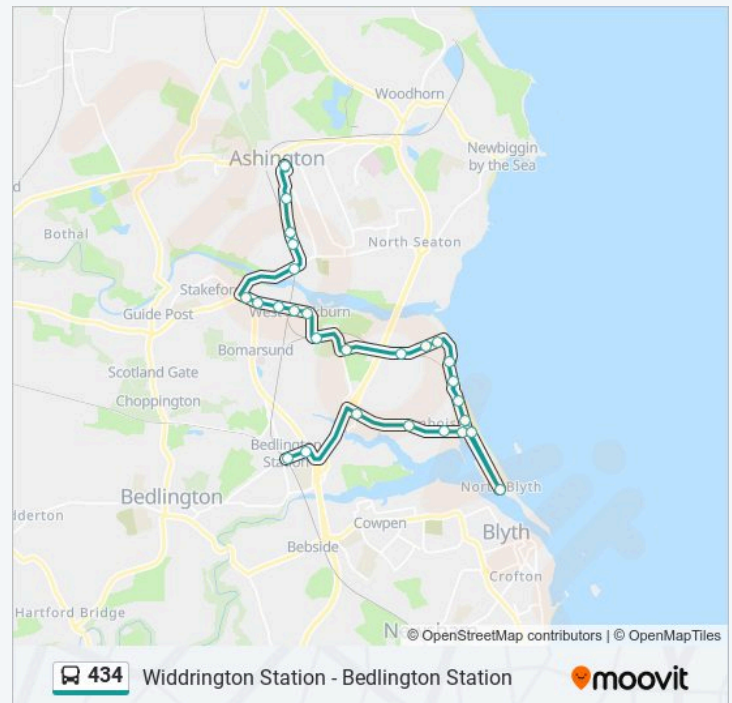

## Direction: Ashington

28 stops

[VIEW LINE SCHEDULE](#)

Clayton Arms, Bedlington Station  
St John's Road, Bedlington Station  
Bypass, East Sleekburn  
Sandfield Road, Cambois  
Former Power Station, Cambois  
Dock, Cambois  
Roundabout, Cambois  
Club, North Blyth  
Roundabout, Cambois  
Social Club, Cambois  
First School, Cambois  
Debdon House, Cambois  
Vald Birn, Cambois  
Browns Farm, Cambois  
Wembley Terrace, Cambois  
Business Centre, Cambois  
Former School, West Sleekburn  
Industrial Estate, West Sleekburn  
The Foresters, West Sleekburn  
Marchey's House Crossing, West Sleekburn  
River Bank East, West Sleekburn  
Dereham Terrace, Stakeford  
Half Moon, Stakeford  
North Seaton Crossing, Elephant  
Haydon Road, Elephant  
S E N E T Enterprise Centre, Ashington  
North Seaton Rd North End, Ashington  
Bus Station, Ashington

## 434 Info

**Direction:** Ashington

**Stops:** 28

**Trip Duration:** 26 min

**Line Summary:**

## Direction: Bedlington Station

37 stops

[VIEW LINE SCHEDULE](#)

Level Crossing, Widdrington Station  
Station Mews, Widdrington Station  
Wooderfield, Widdrington Station  
Community Centre, Widdrington Station  
Turning Circle, Widdrington Station  
Orchard View, Linton  
Portland Terrace, High Market  
The Portland, Ashington  
Station Road St Aidan'S, Ashington  
Station Road-Town Hall, Ashington  
Bus Station, Ashington  
Laburnum Terrace, Ashington  
North Seaton Road North End, Ashington  
Haydon Road, Elephant  
North Seaton Crossing, Elephant  
Half Moon, Stakeford  
Dereham Terrace, Stakeford  
River Bank East, West Sleekburn  
Marchey's House Crossing, West Sleekburn  
Industrial Estate, West Sleekburn  
Former School, West Sleekburn  
Business Centre, Cambois  
Wembley Terrace, Cambois  
Browns Farm, Cambois  
Vald Birn, Cambois  
Debdon House, Cambois  
First School, Cambois  
Social Club, Cambois  
Roundabout, Cambois