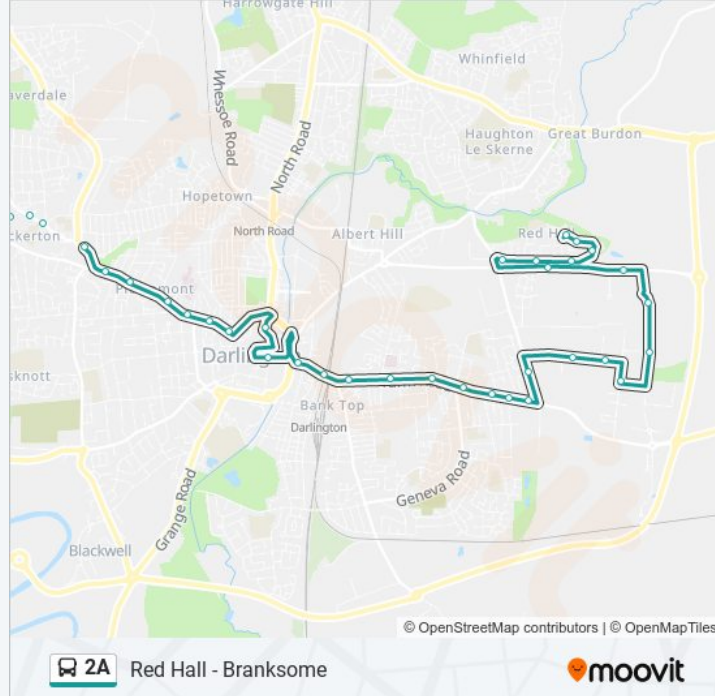

### Direction: Red Hall

48 stops

[VIEW LINE SCHEDULE](#)

The Deacon 2, Cockerton

Branksome Lodge, Cockerton

Berwick Road, Cockerton

Windsor Court, Cockerton

Browdie Road, West Park

### 2A bus Info

**Direction:** Red Hall

**Stops:** 48

**Trip Duration:** 44 min

**Line Summary:**

Newton Court, Cockerton

Cockerton Library, Cockerton

Dene Grove, Pierremont

Mcmullen Road Roundabout, Eastbourne

Lingfield Green, Lingfield

Kellaw Road, Lingfield

Henson Road, Lingfield

Morton Road, Lingfield

Amazon, Lingfield

Symmetry Park, Lingfield

B6279 Symmetry Park, Darlington

Westpoint Road, Lingfield

Red Hall Drive, Red Hall

Headingley Crescent, Red Hall

Bramall Lane, Red Hall

Aviemore Court, Red Hall

Twickenham Rise, Red Hall

Badminton Close, Red Hall

2A bus time schedules and route maps are available in an offline PDF at [moovitapp.com](https://moovitapp.com). Use the Moovit App to see live bus times, train schedule or subway schedule, and step-by-step directions for all public transit in North East and Cumbria.