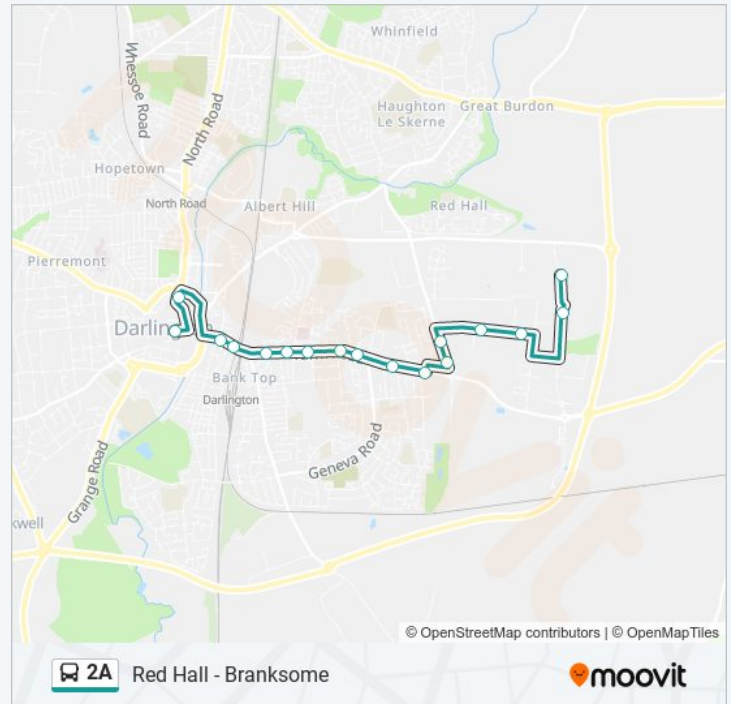

Jedburgh Drive, Branksome

Woburn Avenue, Branksome

Shops, Branksome

Branksome Hall Drive, Branksome

Wyvern Academy, Branksome

Rosedale Crescent, Branksome

Fountains View, Branksome

**Direction: Darlington**

Eastbourne Methodist Church, Eastbourne

Central Park, Eastbourne

Darlington Rail Station Main Entrance, Darlington

Hippodrome, Darlington

Northgate, Darlington

Tubwell Row, Darlington

Thursday	Not Operational
Friday	Not Operational
Saturday	05:03

### 2A bus Info

**Direction:** Darlington

**Stops:** 17

**Trip Duration:** 13 min

**Line Summary:**

### Direction: Lingfield

24 stops

[VIEW LINE SCHEDULE](#)

Cockerton Library, Cockerton

Dene Grove, Pierremont

Pierremont Crescent, Pierremont

Hawkesbury Mews, Pierremont

Holy Trinity Church, Darlington