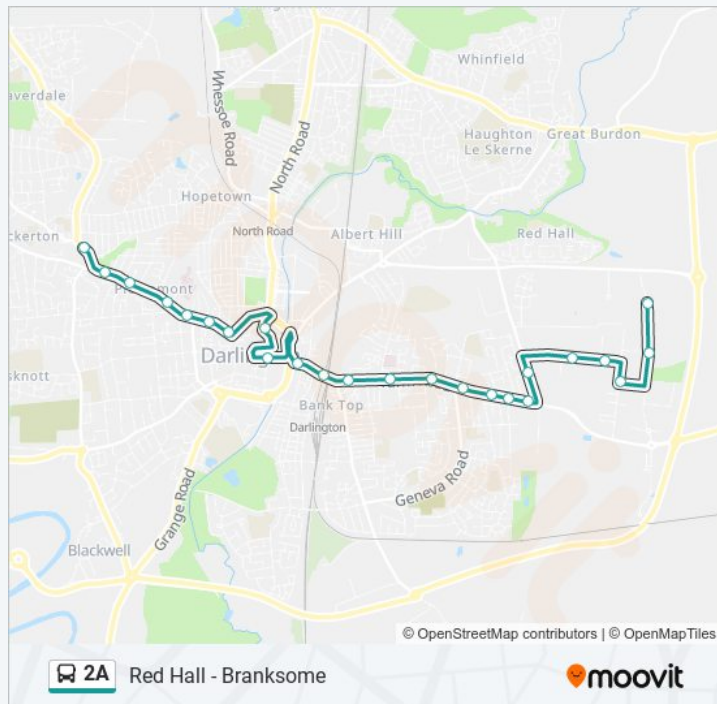

### 2A bus Info

**Direction:** Lingfield

**Stops:** 24

**Trip Duration:** 23 min

## Line Summary:

Darlington Rail Station Main Entrance, Darlington

Central Park, Eastbourne

Bright Street, Eastbourne

Cobden Street, Eastbourne

Yarm Road Post Office, Eastbourne

The Wheatsheaf, Eastbourne

St Herbert's Church, Eastbourne

Mcmullen Road Roundabout, Eastbourne

Lingfield Green, Lingfield

Kellaw Road, Lingfield

Henson Road, Lingfield

Morton Road, Lingfield

Amazon, Lingfield

Symmetry Park, Lingfield

### Direction: Red Hall

48 stops

[VIEW LINE SCHEDULE](#)

The Deacon 2, Cockerton

Branksome Lodge, Cockerton

Berwick Road, Cockerton

Windsor Court, Cockerton

Browdie Road, West Park