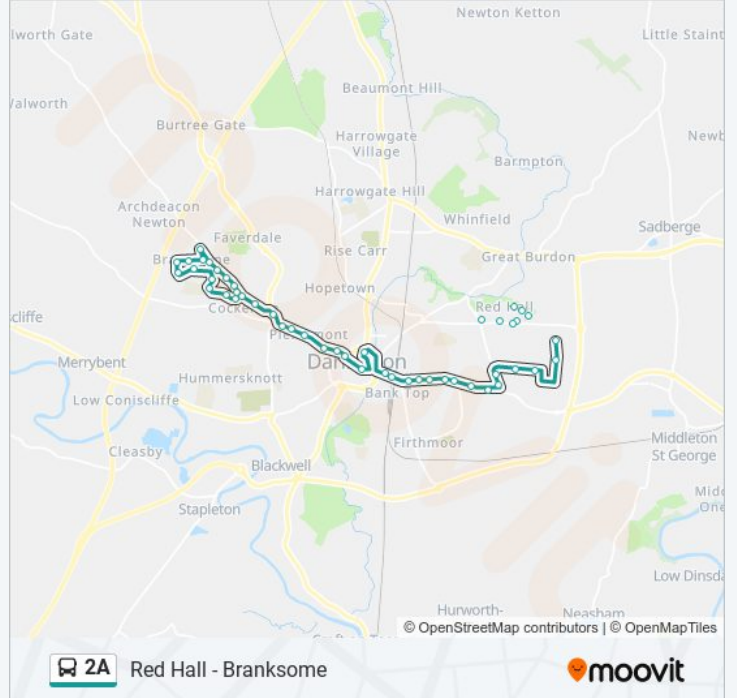

The Deacon, Cockerton

The Deacon 2, Cockerton

Branksome Lodge, Cockerton

Berwick Road, Cockerton

Windsor Court, Cockerton

Browdie Road, West Park

Wimborne Close, Branksome

Ellerton Close, Branksome

Jedburgh Drive, Branksome

Woburn Avenue, Branksome

Shops, Branksome

Branksome Hall Drive, Branksome

Wyvern Academy, Branksome

Rosedale Crescent, Branksome

Fountains View, Branksome

**Direction: Darlington**

17 stops

[VIEW LINE SCHEDULE](#)

Symmetry Park, Lingfield

Amazon, Lingfield

Henson Road, Lingfield

**2A bus Time Schedule**

Darlington Route Timetable:

Sunday	05:03
Monday	05:03
Tuesday	Not Operational
Wednesday	Not Operational

Westpoint Road, Lingfield

Red Hall Drive, Red Hall

Headingley Crescent, Red Hall

Bramall Lane, Red Hall

Aviemore Court, Red Hall

Twickenham Rise, Red Hall

Badminton Close, Red Hall

2A bus time schedules and route maps are available in an offline PDF at [moovitapp.com](https://moovitapp.com). Use the Moovit App to see live bus times, train schedule or subway schedule, and step-by-step directions for all public transit in North East and Cumbria.