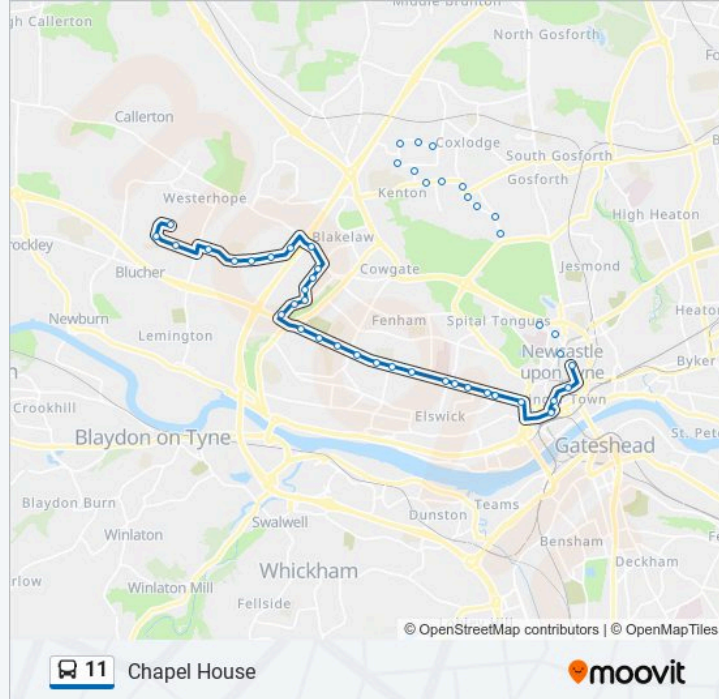

11 bus Info

Direction: Chapel House

Stops: 47

Trip Duration: 57 min

Line Summary:

Westgate Road-Tindal Street, Elswick

Westgate Road-Elswick Street, Arthurs Hill

Westgate Road-Gloucester Road, Arthurs Hill

Newcastle Crematorium, Denton Burn

West Road-Brignall Gardens, Denton Burn

Slatyford Lane, Denton Burn

Slatyford Lane-Haydon Place, Slatyford

Slatyford Lane-Pooley Road, Slatyford

Pooley Road-Wasdale Road, Slatyford

Pooley Road-Thirlmere Way, Slatyford

Pooley Road, Slatyford

Stamfordham Road-Western by Pass, Slatyford

West Denton Way-Fenton Walk, West Denton

West Denton Way-Northumbria Walk, West Denton

West Denton Way-Social Club, West Denton

West Denton Way - Shops, West Denton

West Denton Way-Fire Station, West Denton

Hillhead Parkway-Ainsdale Gardens, Chapel House

Hillhead Parkway, Chapel House

Hillhead Parkway-Terminus, Chapel House

Direction: Newcastle upon Tyne