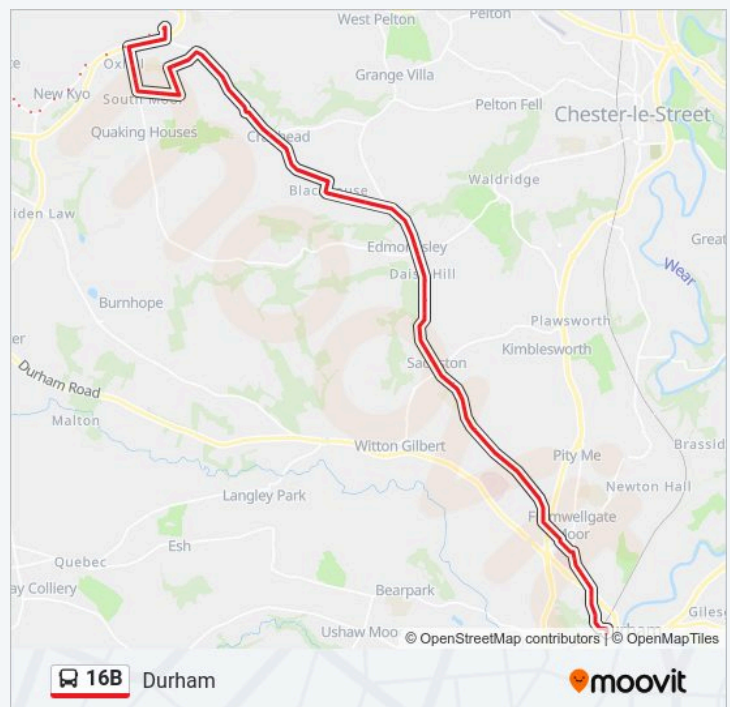

16B bus Info

Direction: Durham

Stops: 86

Trip Duration: 61 min

Line Summary:

Annfield Terr - Caloways, Catchgate

Crown And Thistle, Catchgate

Library, Catchgate