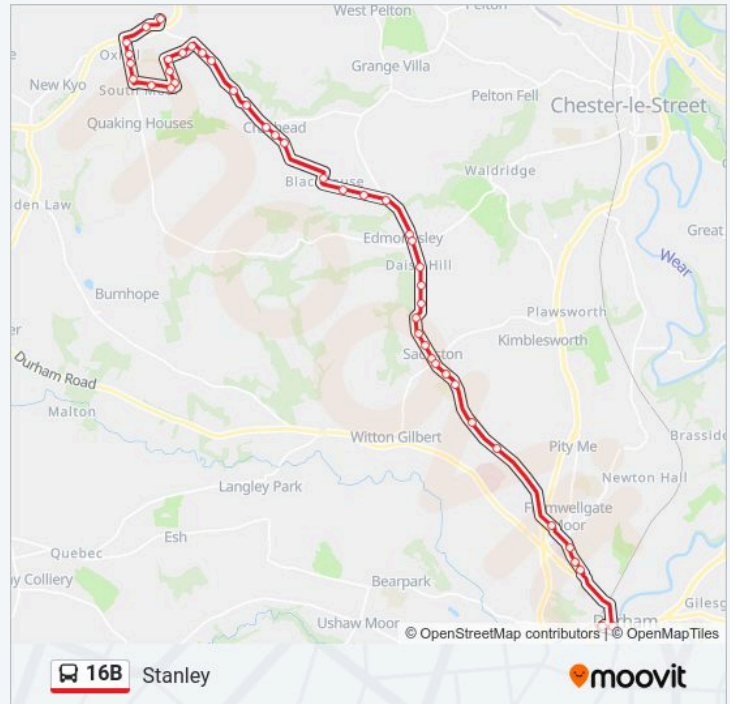

Tyne Rd East - Hollyhill Gdns West, South Stanley

Friday	Not Operational
Saturday	Not Operational
Sunday	20:25-21:30

16B bus Info

Direction: Stanley

Stops: 44

Trip Duration: 30 min

Line Summary:

South Moor Rc School, South Stanley