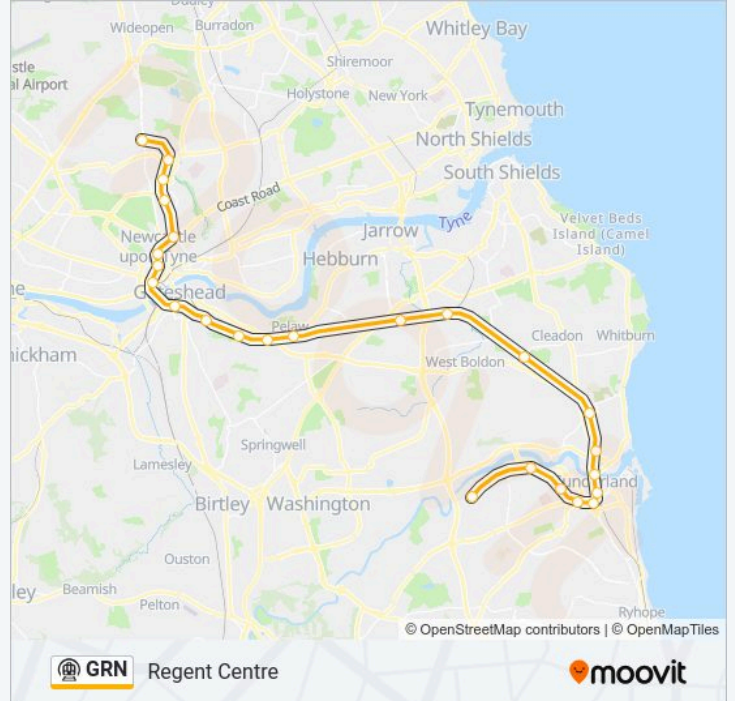

Use the Moovit App to find the closest GRN subway station near you and find out when is the next GRN subway arriving.

Direction: Regent Centre

25 stops

[VIEW LINE SCHEDULE](#)

South Hylton
Pallion
Millfield
University (Tyne And Wear Metro Station),
University Of Sunderland
Park Lane
Sunderland
St Peter's
Stadium Of Light
Seaburn
East Boldon (Tyne And Wear Metro Station), East
Boldon
Brockley Whins
Fellgate
Pelaw
Heworth
Felling
Gateshead Stadium
Gateshead
Central Station
Monument
Haymarket (Tyne And Wear Metro Station),
Newcastle upon Tyne

Stops: 25

Trip Duration: 52 min

Line Summary:

Jesmond

West Jesmond

Ilford Road

South Gosforth

Regent Centre

Direction: South Gosforth

24 stops

[VIEW LINE SCHEDULE](#)

South Hylton

Pallion

Millfield

University (Tyne And Wear Metro Station),
University Of Sunderland

Park Lane

GRN subway Info

Direction: South Gosforth

Stops: 24

Trip Duration: 50 min

Line Summary:

Central Station

Monument

Haymarket (Tyne And Wear Metro Station),
Newcastle upon Tyne