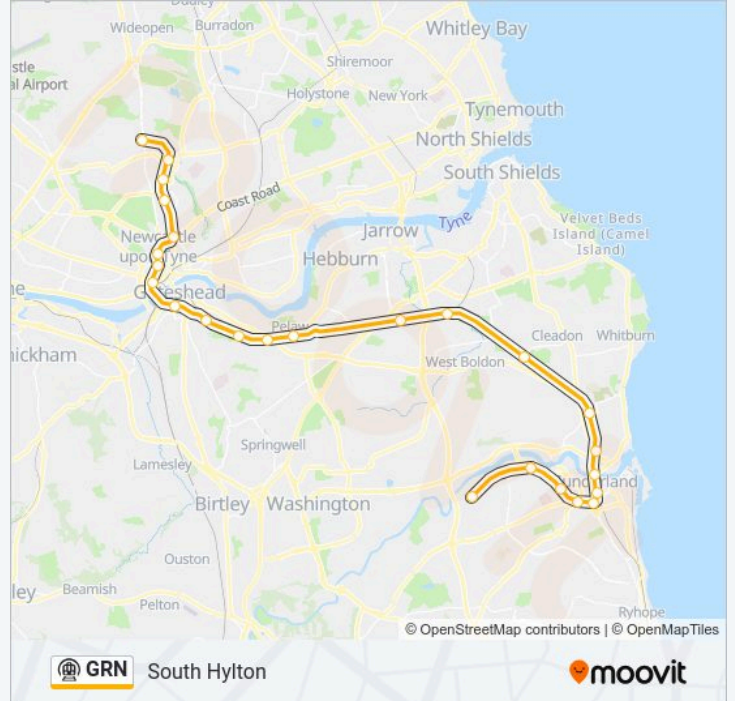

Use the Moovit App to find the closest GRN subway station near you and find out when is the next GRN subway arriving.

Direction: Regent Centre

25 stops

[VIEW LINE SCHEDULE](#)

South Hylton
Pallion
Millfield
University (Tyne And Wear Metro Station),
University Of Sunderland
Park Lane
Sunderland
St Peter's
Stadium Of Light
Seaburn
East Boldon (Tyne And Wear Metro Station), East
Boldon
Brockley Whins
Fellgate
Pelaw
Heworth
Felling
Gateshead Stadium
Gateshead
Central Station
Monument
Haymarket (Tyne And Wear Metro Station),
Newcastle upon Tyne

South Gosforth

Ilford Road

West Jesmond

Jesmond

Haymarket (Tyne And Wear Metro Station),
Newcastle upon Tyne

Monument

Central Station

Gateshead

Direction: South Hylton

Stops: 25

Trip Duration: 52 min

Line Summary:

Stadium Of Light

St Peter's

Sunderland

Park Lane

University (Tyne And Wear Metro Station),
University Of Sunderland

Millfield

Pallion

South Hylton

GRN subway time schedules and route maps are available in an offline PDF at moovitapp.com. Use the Moovit App to see live bus times, train schedule or subway schedule, and step-by-step directions for all public transit in North East and Cumbria.