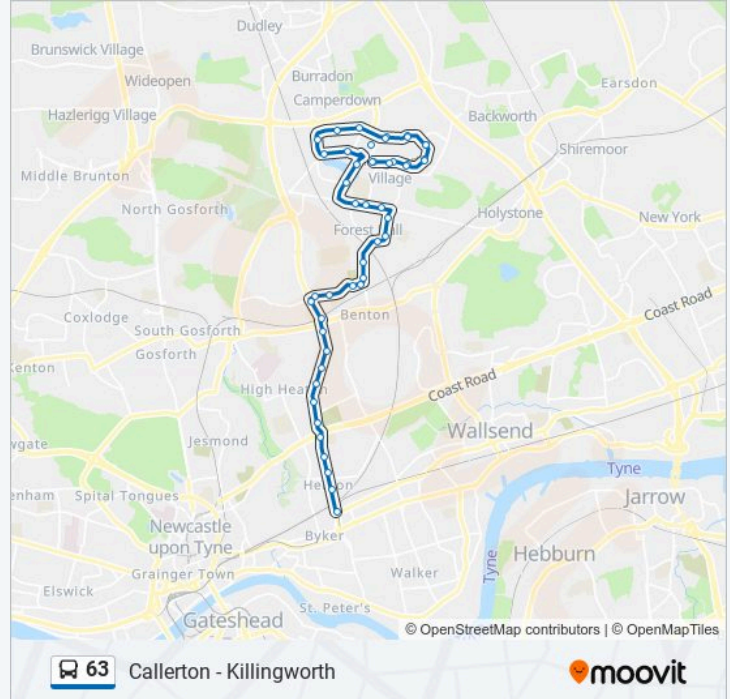

Direction: Byker

Stops: 39

Trip Duration: 21 min

Line Summary:

Station Road-Glebe Avenue, Benton

Ashleigh Grove-Linden Road, Benton

Ashleigh Grove-Cemetery, Benton

Goathland Avenue-Lambourn Avenue, Benton

Benton Road-Manor Park, High Heaton

Benton Road-Buckthorn Grove, High Heaton

High Heaton

Benton Road-Cemetery, High Heaton

Chillingham Road-Norwood Avenue, Heaton

Chillingham Road-Cartington Terrace, Heaton

Chillingham Road Shops, Heaton

Chillingham Road-Ninth Avenue, Heaton

Chillingham Road Ends, Byker

Direction: Callerton

71 stops

[VIEW LINE SCHEDULE](#)

Killingworth Bus Station, Killingworth

East Bailey-Garth 20, Killingworth