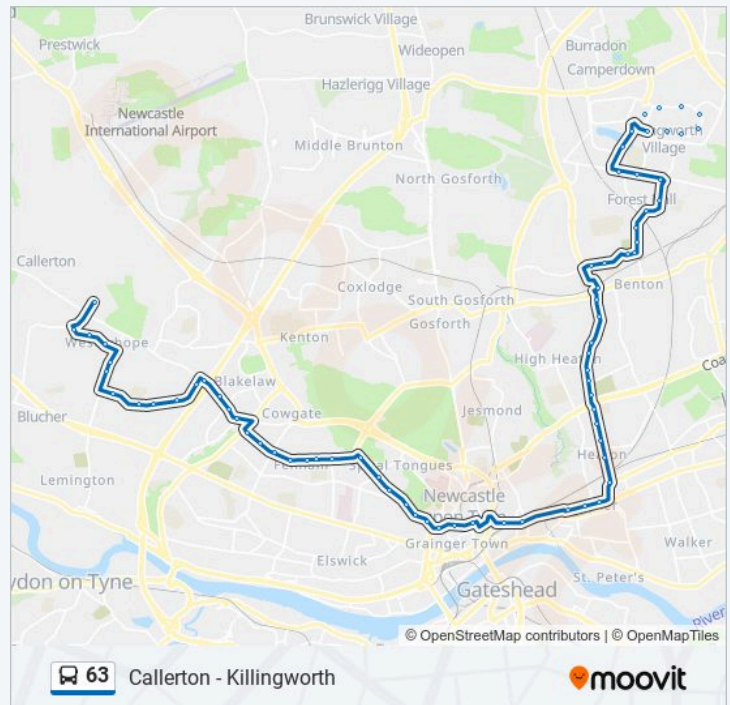

Direction: Byker

Stops: 39

Trip Duration: 21 min

Line Summary:

Station Road-Glebe Avenue, Benton

Ashleigh Grove-Linden Road, Benton

Ashleigh Grove-Cemetery, Benton

Goathland Avenue-Lambourn Avenue, Benton

63 bus Time Schedule

Killingworth Route Timetable:

Sunday

07:04 - 22:34

Thistle Way, Callerton

Greenway-Jonquil Close, Chapel Park

Greenway, Chapel Park

Greenway-Glenhurst Drive, Chapel Park

Barrack Road-St James Park, Newcastle upon Tyne

Newcastle St James, Newcastle upon Tyne

Newcastle Monument, Newcastle upon Tyne

Monument New Bridge Street, Newcastle upon Tyne

Monday	05:56 - 22:34
Tuesday	05:56 - 22:34
Wednesday	05:56 - 22:34
Thursday	05:56 - 22:34
Friday	05:56 - 22:34
Saturday	06:56 - 22:34

63 bus Info

Direction: Killingworth

Stops: 70

Trip Duration: 76 min

Line Summary:

Newcastle Manors, Shieldfield

New Bridge Street-St Dominics, Shieldfield

Shields Road - Morrisons, Byker