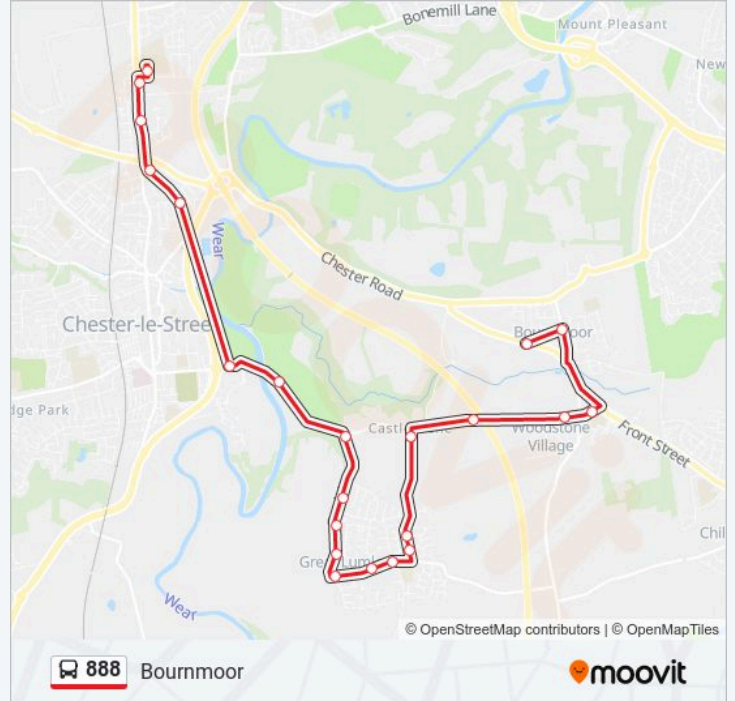

Direction: Bournmoor

22 stops

[VIEW LINE SCHEDULE](#)

- Park View School - North Lodge, Chester-Le-Street
- North Lodge Estate, Chester-Le-Street
- Lambton Worm Ph, Chester-Le-Street
- Park Road - Newcastle Road, Chester-Le-Street
- Park Road North - Broadway, Chester-Le-Street
- Riverside Cricket Ground, Chester-Le-Street
- Golf Club - Bridge, Chester-Le-Street
- Back Lane End - New Rd End, Great Lumley
- Coverley, Great Lumley
- Sandbach, Great Lumley
- Riding Hill, Great Lumley
- Post Office, Great Lumley
- Community Centre, Great Lumley
- Church, Great Lumley
- Windsor Terrace, Great Lumley
- Sevenacres, Great Lumley
- Scorers Lane End, Great Lumley
- Road End, Lumley Thicks
- Community Centre, Woodstone Village
- Woodlea Court, Woodstone Village
- Rose Crescent, Bournmoor

888 bus Time Schedule

Bournmoor Route Timetable:

Sunday	Not Operational
Monday	15:15
Tuesday	15:15
Wednesday	15:15
Thursday	15:15
Friday	15:15
Saturday	Not Operational

888 bus Info

Direction: Bournmoor

Stops: 22

Trip Duration: 25 min

Line Summary:

Road End - the Meadows, Bournmoor

Direction: Chester-Le-Street

25 stops

[VIEW LINE SCHEDULE](#)

Rose Crescent, Bournmoor

Primrose Hill, Bournmoor

888 bus Info

Direction: Chester-Le-Street

Stops: 25

Trip Duration: 28 min

Line Summary:

Lambton Arms Ph, Chester-Le-Street

Front Street, Chester-Le-Street

Police Station, Chester-Le-Street