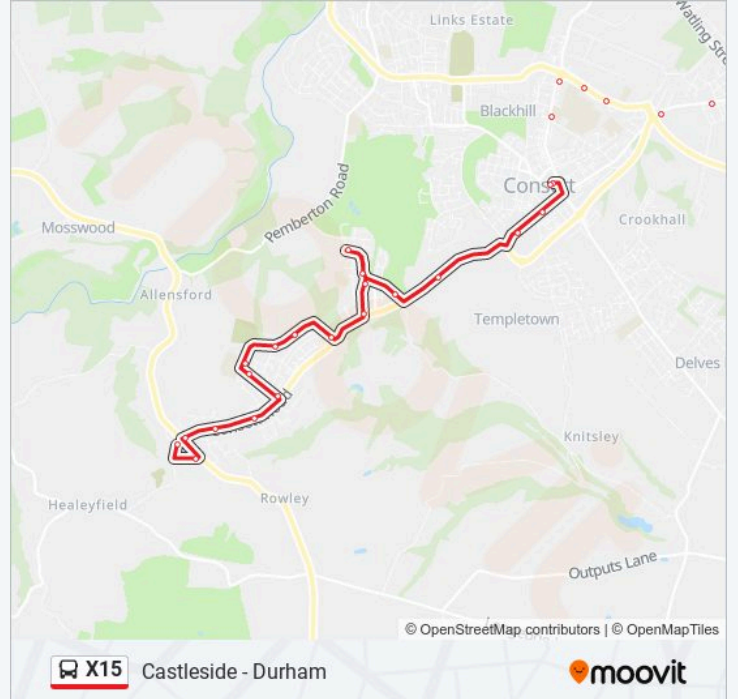

X15 bus Info

Direction: Castleside

Stops: 60

Trip Duration: 50 min

Line Summary:

Stella House, Lanchester
Green, Lanchester
Blue Bell Court, Lanchester
Front St Infants School, Lanchester
Fenhall, Lanchester
St Bede's School, Lanchester
Durham Road, Lanchester
Farm, Lanchester
The Pavillion, Iveston
Industrial Estate, Leadgate
Durham Road, Leadgate
Leadgate House, Leadgate
Opposite Co-Op, Leadgate
Front Street, Leadgate
Leadgate Rd Service Station, Consett
Adult Training Centre, Consett
Grove Cottage, Consett
Number One Roundabout, Consett
Leisure Centre-Academy, Consett
Consett Bus Station Stand G, Consett
Front Street, Consett
Derwentside College, Consett
Fell Coke Works, Consett
Deneburn Grove, the Grove
Selby Gardens, the Grove
Schools, the Grove
Schools, the Grove
Co-Op Store, the Grove
Dunelm Road, Moorside
Dunelm Road Middle, Moorside
Rutland Road, Moorside
Chester Road, Moorside

41 stops

[VIEW LINE SCHEDULE](#)

Bus Station Stand F, Durham

Millburngate Stand B, Durham

County Hall, Durham

Dryburn Hospital - Old Entrance, Durham

Aykley Heads - For University Hospital, Durham

Dryburn Park, Framwellgate Moor

Direction: Durham

57 stops

[VIEW LINE SCHEDULE](#)

Church, Castleside

Horse And Groom Ph, Castleside

Mace Shop, Castleside

Norfolk Road, Moorside

Derby Drive - Top, Moorside