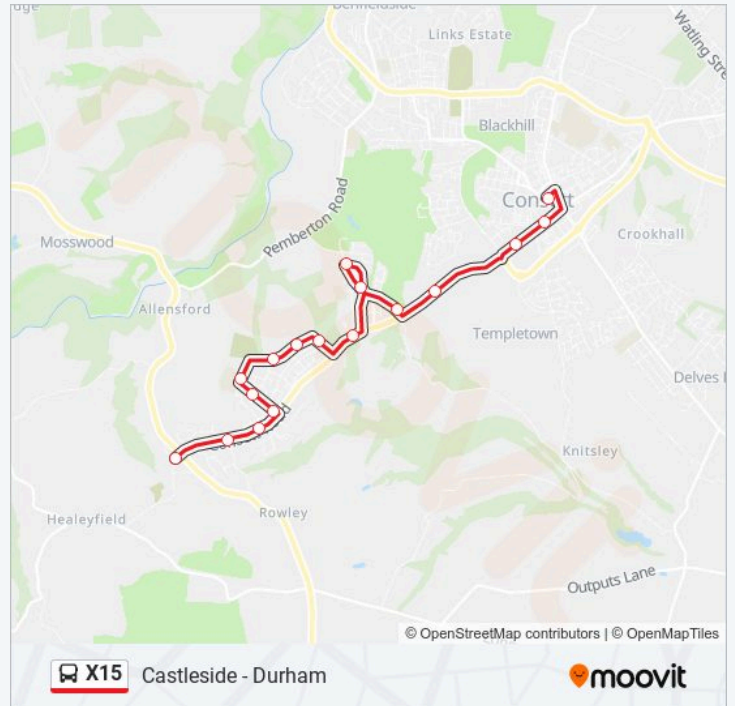

Line Summary:

Selby Gardens, the Grove

Schools, the Grove

Deneburn Grove, the Grove

Fell Coke Works, Consett

Derwentside College, Consett

Front Street, Consett

Consett Bus Station Stand B, Consett

Direction: Durham

57 stops

[VIEW LINE SCHEDULE](#)

Church, Castleside

Horse And Groom Ph, Castleside

Mace Shop, Castleside

Norfolk Road, Moorside

Derby Drive - Top, Moorside