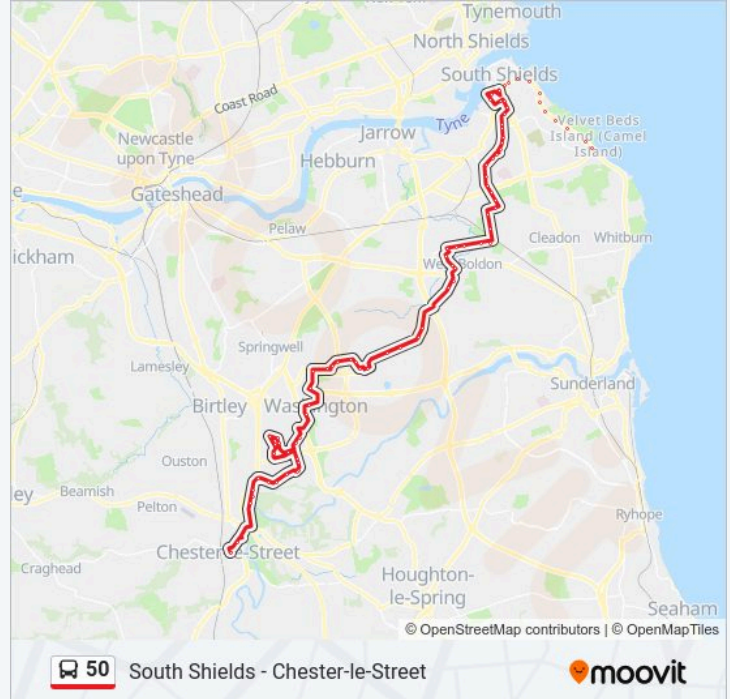

Washington Road-Museum, Nissan

Washington Road - Nissan Factory, Nissan

Washington Road-West Moor Farm, Nissan

Washington Road-Cherry Blossom Way, Nissan

Washington Road-Severn Houses, Sulgrave

Usworth Station Road, Sulgrave

Marlborough Road, Sulgrave

Marlborough Road, Sulgrave

Manor Road-Roseberry Court, Concord

Manor Road-Wood Terrace, Concord
Concord Bus Station, Concord
Albany Way - Borrowdale, Albany
Albany Way - Windlass Lane, Albany
Washington Retail Park, Washington
Washington Galleries Bus Station, Washington
Malvern Road, Lambton
Hambleton Road, Lambton
Ayton Road - Monkside Close, Ayton
Ayton Road, Ayton
Ayton Road, Ayton
Fulmar Drive - Turnstone Drive, Ayton
Dunlin Drive, Ayton
Dunnock Drive-Chevies, Ayton
Sedling Road, Wear Industrial Estate
Sedling Road, Wear Industrial Estate
Sycamore Avenue, Harraton
Vigo Lane-Sycamore Avenue, Harraton
Vigo Lane-Harwood Close, Rickleton
Vigo Lane, Rickleton
Vigo Lane-Cricket Ground, Rickleton
Washington Hospital, Rickleton
Picktree Lane-Bonemill Lane, Rickleton
Field House, Picktree
Village, Picktree
Picktree Lane Bus Depot, Chester-Le-Street
Front Street, Chester-Le-Street