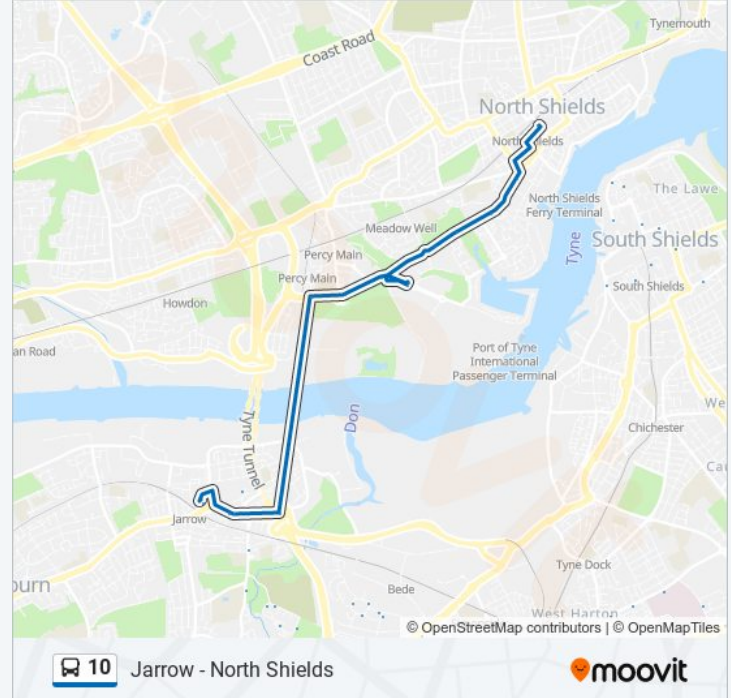

Prince Edward Road-Centenary Avenue, Harton
Nook

Harton Nook

Prince Edward Road-King George Road, Harton
Nook

Temple Park Road-Meldon Avenue, Harton Moor

Mcanany Avenue-Grindleford Court, Harton Moor

Mcanany Avenue, Harton Moor

Prince Edward Road-Forber Avenue, Marsden

Prince Edward Road-Carden Avenue, Cleadon
Park

Prince Edward Road-Larch Avenue, Cleadon Park

Prince Edward Road-Centenary Avenue, Harton
Nook

Harton Nook

Prince Edward Road-King George Road, Harton
Nook

Temple Park Road-Meldon Avenue, Harton Moor

Mcanany Avenue-Grindleford Court, Harton Moor

Mcanany Avenue, Harton Moor

South Tyneside Hospital, Harton Moor

South Tyneside Hospital, Harton Moor

Harton Lane-Blyth Court, West Harton

Harton Lane - Loudon Street, West Harton

Boldon Lane, West Harton

Whiteleas Way-John Reid Road, Whiteleas

Whiteleas

Nevinson Avenue-Gainsborough Avenue,
Whiteleas

Gainsborough Avenue-Church, Whiteleas

Gainsborough Avenue-Turner Avenue, Whiteleas