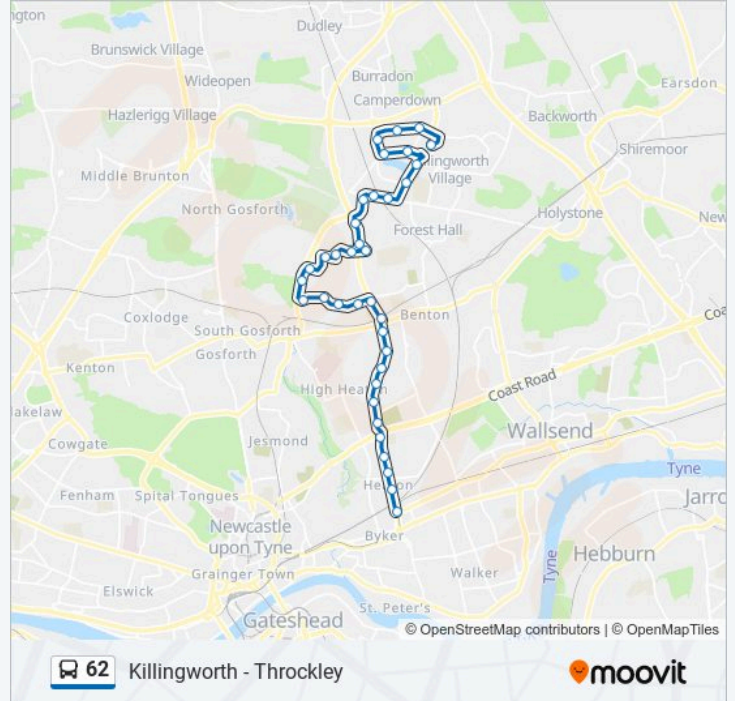

Four Lane Ends Interchange, Four Lane Ends

Benton Road-Manor Place, Four Lane Ends

Benton Road-Fairville Crescent, High Heaton

Benton Road-Manor Park, High Heaton

Benton Road-Buckthorn Grove, High Heaton

High Heaton

Benton Road-Cemetary, High Heaton

Chillingham Road-Norwood Avenue, Heaton

Chillingham Road-Cartington Terrace, Heaton

Chillingham Road Shops, Heaton

Chillingham Road-Ninth Avenue, Heaton

Chillingham Road Ends, Byker

**Direction: Killingworth**

95 stops

[VIEW LINE SCHEDULE](#)

Newburn Road-Broomy Hill Road, Throckley

Throckley Roundabout, Throckley

Throckley Roundabout, Throckley

Hexham Road-Middle School, Throckley

Coach Road-Woodlands, Throckley