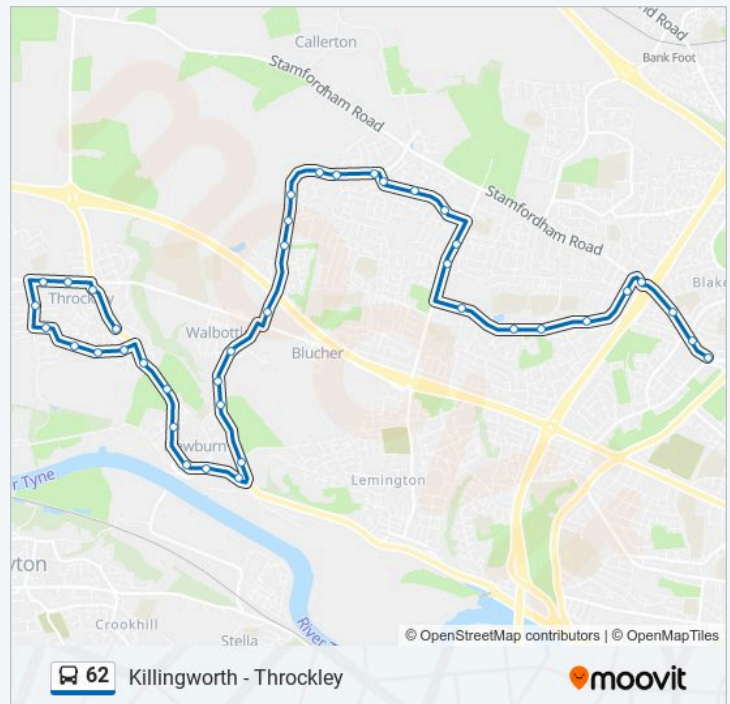

**62 bus Info**

**Direction:** Slatyford

**Stops:** 40

**Trip Duration:** 27 min

**Line Summary:**

North Walbottle Road-Marquis Avenue, Chapel Park

Greenway-Jonquil Close, Chapel Park

Greenway, Chapel Park