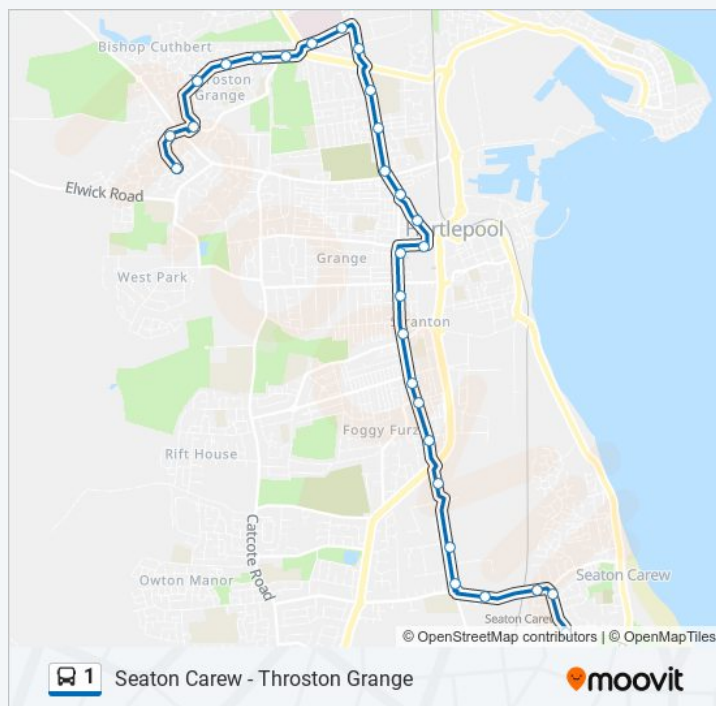

1 bus Info

Direction: Seaton Carew

Stops: 29

Trip Duration: 32 min

Line Summary:

Sports & Technology College, Dyke House

Wharton Terrace, Dyke House

Grainger Street, Dyke House

Sydenham Road, Foggy Furze

Windermere Road, Foggy Furze

Stagecoach Depot, Foggy Furze

Park View Industrial Estate, Foggy Furze

Golden Flatts Roundabout, Golden Flatts

Ripon Close, Golden Flatts

Rail Station, Seaton Carew

Kildale Grove, Seaton Carew

Elizabeth Way Shops, Seaton Carew

Direction: Seaton Carew

7 stops

[VIEW LINE SCHEDULE](#)

Elizabeth Way Shops, Seaton Carew

Meadowfield Court, Seaton Carew

Bus Station, Seaton Carew

1 bus Info

Direction: Seaton Carew

Stops: 7

Trip Duration: 4 min

Line Summary:

Direction: Throston Grange

70 stops

[VIEW LINE SCHEDULE](#)