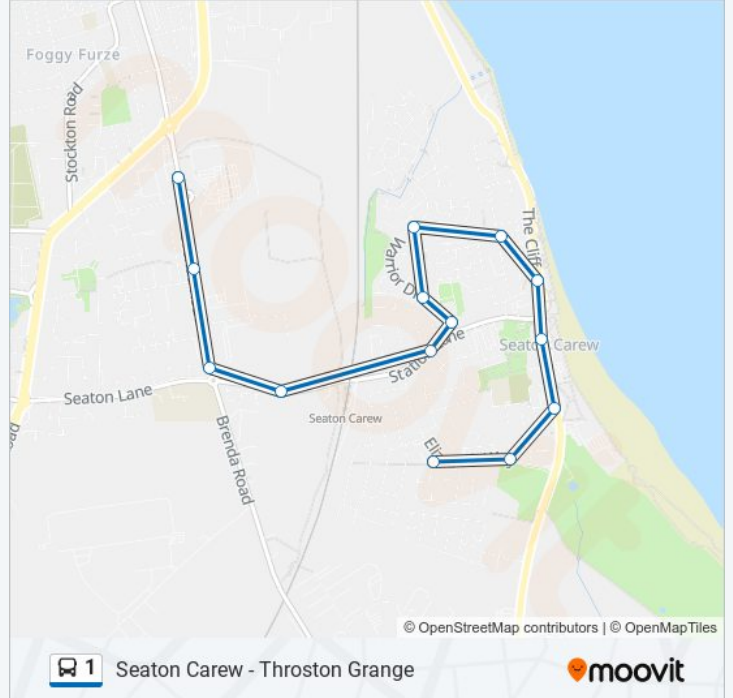

Use the Moovit App to find the closest 1 bus station near you and find out when is the next 1 bus arriving.

Direction: Foggy Furze

14 stops

[VIEW LINE SCHEDULE](#)

- Elizabeth Way Shops, Seaton Carew
- Meadowfield Court, Seaton Carew
- Bus Station, Seaton Carew
- Marine Hotel, Seaton Carew
- Green, Seaton Carew
- The Vesper House, Seaton Carew
- The Schooner, Seaton Carew
- Ark Royal Close, Seaton Carew
- Warrior Drive South End, Seaton Carew
- Glaisdale Grove, Seaton Carew
- Ripon Close, Golden Flatts
- Golden Flatts Roundabout, Golden Flatts
- Park View Industrial Estate, Foggy Furze
- Stagecoach Depot, Foggy Furze

Line Summary:

Direction: Middlesbrough

69 stops

[VIEW LINE SCHEDULE](#)

- Hayston Road, Throston Grange
- Nookston Close, Throston Grange
- Throston Medical Centre, Throston Grange
- Falcon Road, Throston Grange
- Anglesey Grove, Throston Grange
- Cardigan Grove, Throston Grange
- Throston Close, Throston Grange
- University Hospital, Dyke House
- Holdforth Road East End, West View
- Richardsons & Westgarth Social Club, West View
- Sports & Technology College, Dyke House
- Wharton Terrace, Dyke House
- Grainger Street, Dyke House
- Mill House Leisure Centre, Hartlepool
- Rium Terrace, Hartlepool
- Victoria Road - Grand Hotel, Hartlepool
- York Road - Central Library, Hartlepool
- Gill Street, Hartlepool

1 bus Info

Direction: Middlesbrough

Stops: 69

Trip Duration: 63 min

Line Summary:

Burn Valley Roundabout, Foggy Furze

St Aidan's Church, Foggy Furze

Sydenham Road, Foggy Furze

Kildale Grove, Seaton Carew

Elizabeth Way Shops, Seaton Carew

Direction: Seaton Carew

7 stops

[VIEW LINE SCHEDULE](#)

Elizabeth Way Shops, Seaton Carew

Meadowfield Court, Seaton Carew

Bus Station, Seaton Carew