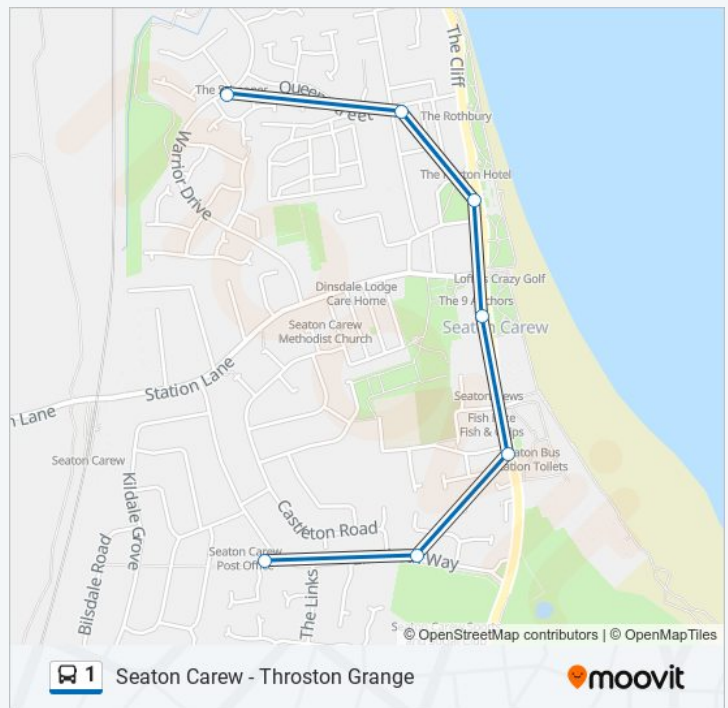

Kildale Grove, Seaton Carew

Elizabeth Way Shops, Seaton Carew

Direction: Seaton Carew

7 stops

[VIEW LINE SCHEDULE](#)

Elizabeth Way Shops, Seaton Carew

Meadowfield Court, Seaton Carew

Bus Station, Seaton Carew

Marine Hotel, Seaton Carew

Green, Seaton Carew

The Vesper House, Seaton Carew

The Schooner, Seaton Carew

1 bus Time Schedule

Seaton Carew Route Timetable:

Day	Operational
Sunday	Not Operational
Monday	18:11 - 19:20
Tuesday	18:11 - 19:20
Wednesday	18:11 - 19:20
Thursday	18:11 - 19:20
Friday	18:11 - 19:20
Saturday	18:11 - 19:20

1 bus Info

Direction: Seaton Carew

Stops: 7

Trip Duration: 4 min

Line Summary:

Direction: Throston Grange

70 stops

[VIEW LINE SCHEDULE](#)