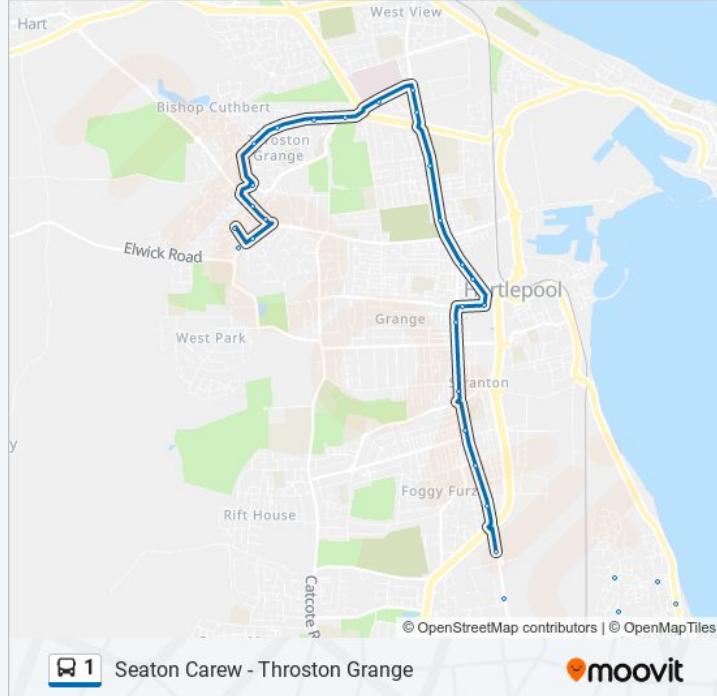

Power Station - Tees Road, Hartlepool Power Station

Zinc Works Road, Hartlepool Power Station

The Sports Domes, Seaton Carew

De Havilland Way, Seaton Carew

Meadowfield Court, Seaton Carew

Elizabeth Way Shops, Seaton Carew

Meadowfield Court, Seaton Carew

Bus Station, Seaton Carew

Marine Hotel, Seaton Carew

Green, Seaton Carew

The Vesper House, Seaton Carew

The Schooner, Seaton Carew

Ark Royal Close, Seaton Carew

Warrior Drive South End, Seaton Carew

Glaisdale Grove, Seaton Carew

Ripon Close, Golden Flatts

Golden Flatts Roundabout, Golden Flatts

Park View Industrial Estate, Foggy Furze

Stagecoach Depot, Foggy Furze

Windermere Road, Foggy Furze

Sydenham Road, Foggy Furze

St Aidan's Church, Foggy Furze

Burn Valley Roundabout, Foggy Furze

York Road - Central Library, Hartlepool

Victoria Road - Avenue Road, Hartlepool

Victoria Road - Grand Hotel, Hartlepool

Rium Terrace, Hartlepool