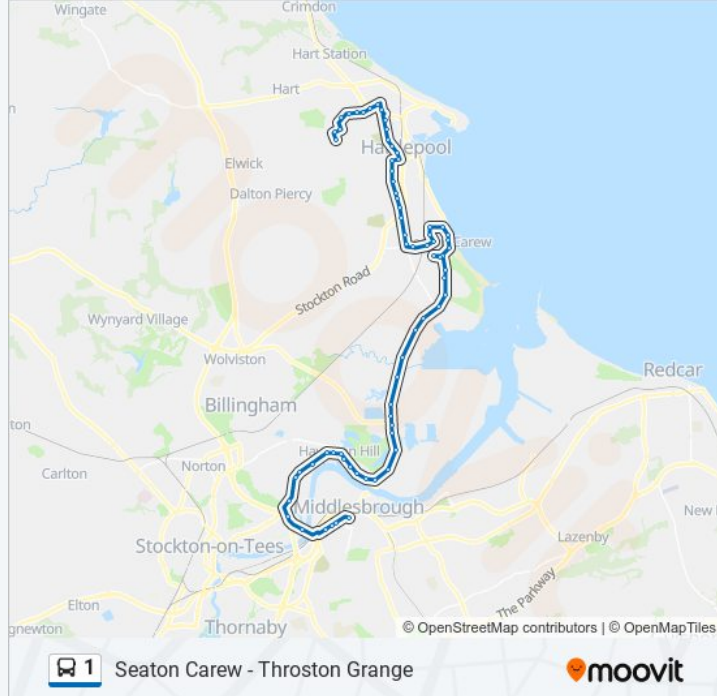

Huntsman Greatham, Graythorp

Greatham Creek Bridge, Graythorp

Teesmouth National Nature Reserve, Saltholme

Pipe Tunnel, Saltholme

Seal Sands Roundabout, Saltholme

Community Fire Station, Saltholme

Rspb Saltholme, Saltholme

Huntsman Drive, Saltholme

Holme Fleet, Saltholme

Saltview Terrace, Port Clarence

The Clarences Kickwall, Port Clarence

War Memorial, High Clarence

Palm Terrace, High Clarence

Saltholme Close, High Clarence

Clarence Street, Haverton Hill

1 bus Info

Direction: Seaton Carew

Stops: 29

Trip Duration: 32 min

Line Summary:

Sports & Technology College, Dyke House

Wharton Terrace, Dyke House

Grainger Street, Dyke House