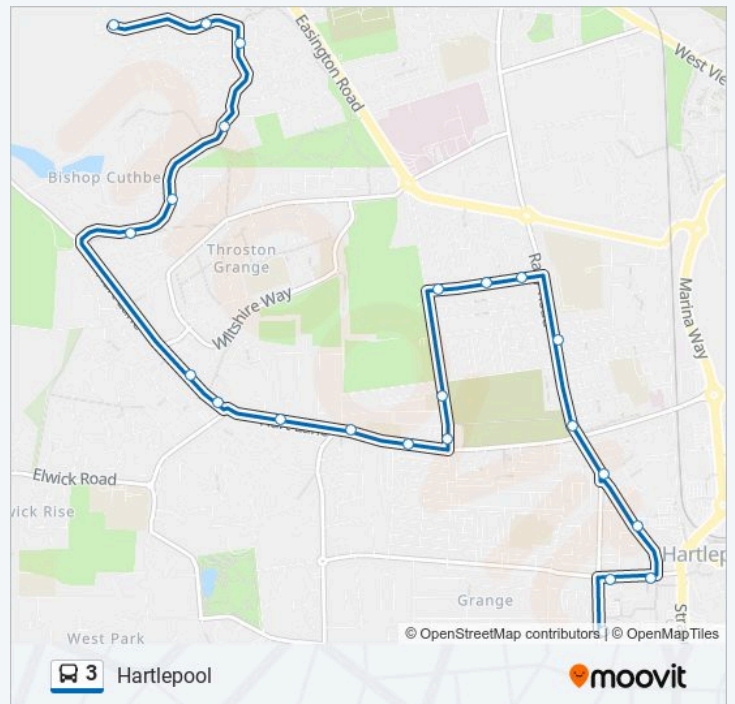

[VIEW LINE SCHEDULE](#)

Strawberry Apartments, Throston Grange
Primrose Road, Throston Grange
Orchid Road, Throston Grange
Bluebell Way, Throston Grange
Goldfinch Road, Throston Grange
Lapwing Road, Throston Grange
Tesco Express, Throston Grange
Aldi, Throston Grange
Hart Avenue, Throston Grange
St Luke's Church, Throston Grange
Sacred Heart Rc Primary School, Throston Grange
Park Square, Dyke House
Everett Street, Dyke House
Pine Grove, Dyke House
Birch Walk, Dyke House
Sports & Technology College, Dyke House
Wharton Terrace, Dyke House
Grainger Street, Dyke House
Mill House Leisure Centre, Hartlepool
Rium Terrace, Hartlepool
Victoria Road - Grand Hotel, Hartlepool
Victoria Road - Avenue Road, Hartlepool
York Road - Central Library, Hartlepool

Direction: Hartlepool

24 stops

[VIEW LINE SCHEDULE](#)

Barford Close, the Fens
Spilsby Close, the Fens
Fens Primary School - Catcote Road, the Fens
The Fens

Sunday	Not Operational
Monday	Not Operational
Tuesday	Not Operational
Wednesday	Not Operational
Thursday	Not Operational
Friday	Not Operational
Saturday	17:03

3 bus Info

Direction: Hartlepool

Stops: 23

Trip Duration: 23 min

Line Summary:

3 bus Time Schedule

Hartlepool Route Timetable:

Sunday	Not Operational
Monday	17:07
Tuesday	17:07
Wednesday	17:07
Thursday	17:07
Friday	17:07