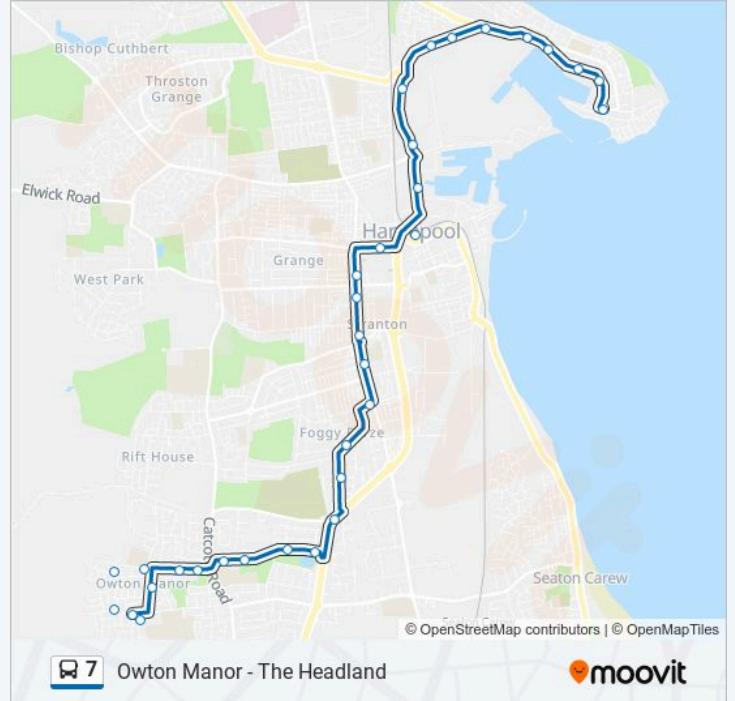

7 bus Info

Direction: Owton Manor

Stops: 31

Trip Duration: 31 min

Line Summary:

St Francis Gate, Foggy Furze

Tanfield Road, Foggy Furze

Travellers Rest, Foggy Furze

Argyll Road, Owton Manor

Ardrossan Road, Owton Manor

Dumfries Road, Owton Manor

Rossmere Centre, Owton Manor

Social Club, Owton Manor

Wynyard Mews, Owton Manor

Lovat Grove, Owton Manor

Lindsay Road, Owton Manor

Macrae Road, Owton Manor

St Patrick's Rc Church, Owton Manor

Direction: The Fens

35 stops

[VIEW LINE SCHEDULE](#)

Town Square, the Headland

Darlington Street, the Headland

Amateur Boxing Club, the Headland

Stops: 35

Trip Duration: 29 min

Line Summary:

Ashgrove Avenue, Foggy Furze

St Francis Gate, Foggy Furze

Tanfield Road, Foggy Furze

Travellers Rest, Foggy Furze

Argyll Road, Owton Manor