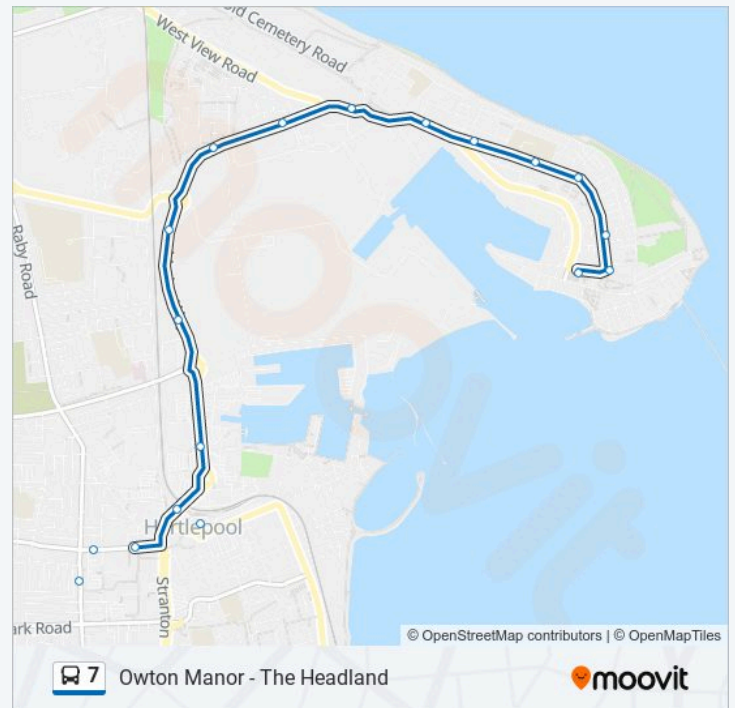

Owton Manor - The Headland

Get The App

The 7 bus line (Owton Manor - The Headland) has 4 routes. For regular weekdays, their operation hours are:
 (1) Hartlepool: 18:56 - 21:56(2) Owton Manor: 05:26 - 22:00(3) The Fens: 16:53 - 17:23(4) The Headland: 04:54 - 22:20
 Use the Moovit App to find the closest 7 bus station near you and find out when is the next 7 bus arriving.

7 bus Info

Direction: The Headland

Stops: 38

Trip Duration: 31 min

Line Summary:

Social Club, Owton Manor

Manor Park, Owton Manor

Rossmere Centre, Owton Manor

Mountbatten Close, West View

Hartlepool Dock Main Offices, West View

Throston Engine House, West View

Victoria Arms, the Headland

Vane Street, the Headland

St Helen's Primary School, the Headland

Cleveland Street, the Headland

Friar Terrace, the Headland

Anchor Court, the Headland

Town Square, the Headland

7 bus time schedules and route maps are available in an offline PDF at moovitapp.com. Use the Moovit App to see live bus times, train schedule or subway schedule, and step-by-step directions for all public transit in North East and Cumbria.