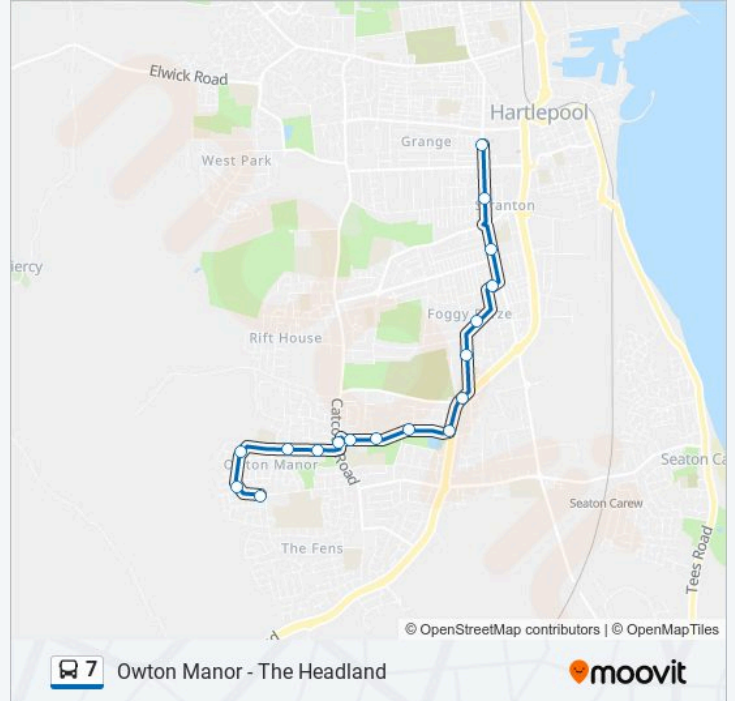

Owton Manor - The Headland

Get The App

The 7 bus line (Owton Manor - The Headland) has 4 routes. For regular weekdays, their operation hours are:
 (1) Hartlepool: 18:56 - 21:56(2) Owton Manor: 05:26 - 22:00(3) The Fens: 16:53 - 17:23(4) The Headland: 04:54 - 22:20
 Use the Moovit App to find the closest 7 bus station near you and find out when is the next 7 bus arriving.

Direction: Hartlepool

17 stops

[VIEW LINE SCHEDULE](#)

- St Patrick's Rc Church, Owton Manor
- Macrae Road, Owton Manor
- Lindsay Road, Owton Manor
- Wynyard Mews, Owton Manor
- Social Club, Owton Manor
- Manor Park, Owton Manor
- Rossmere Centre, Owton Manor
- Dumfries Road, Owton Manor
- Ardrossan Road, Owton Manor
- Argyll Road, Owton Manor
- Travellers Rest, Foggy Furze
- Tanfield Road, Foggy Furze
- St Francis Gate, Foggy Furze
- Ashgrove Avenue, Foggy Furze
- St Aidan's Church, Foggy Furze
- Burn Valley Roundabout, Foggy Furze
- York Road - Central Library, Hartlepool

7 bus Info

Direction: Hartlepool

Stops: 17

Trip Duration: 15 min

Line Summary:

Direction: Owton Manor

31 stops

[VIEW LINE SCHEDULE](#)

Stops: 35

Trip Duration: 29 min

Line Summary:

Ashgrove Avenue, Foggy Furze

St Francis Gate, Foggy Furze

Tanfield Road, Foggy Furze

Travellers Rest, Foggy Furze

Argyll Road, Owton Manor