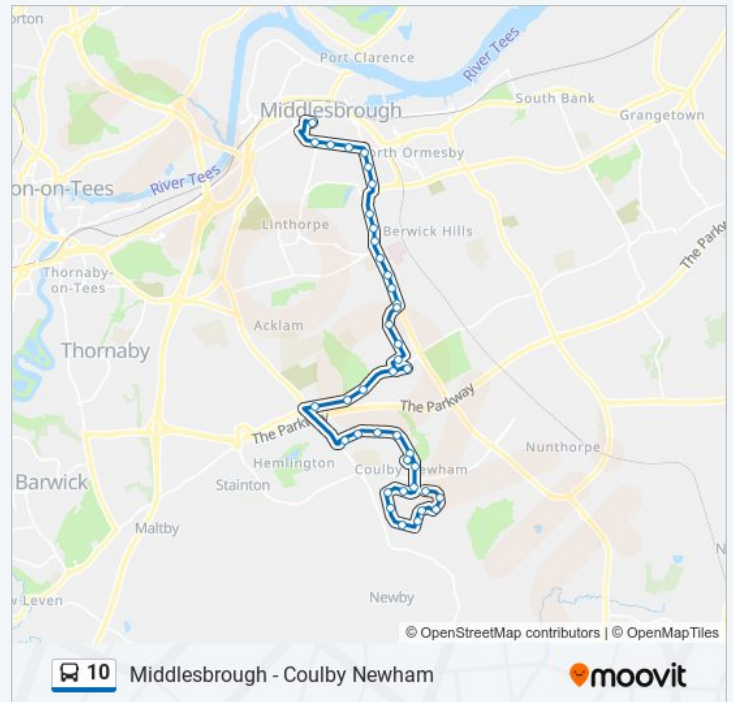

10 bus Info

Direction: Coulby Newham

Stops: 44

Trip Duration: 31 min

Line Summary:

Weymouth Avenue, Marton Manor

Wayfaring Road, Marton Manor

Copper Beech Lane, Marton Manor

The Derby North End, Marton Manor

Pensby Avenue, Easterside

St Agnes' Church, Easterside

Chippenham Road, Easterside

Social Club, Easterside

Broadwell Road North End, Easterside

James Cook Hospital South, James Cook Hospital

Newlands Medical Centre, Middlesbrough

Myrtle Street, Middlesbrough

Teesside University

10 bus Info

Direction: Middlesbrough

Stops: 40

Trip Duration: 38 min

Line Summary:

Amber Street, Middlesbrough

Bus Station Stand 11, Middlesbrough

10 bus time schedules and route maps are available in an offline PDF at moovitapp.com. Use the [Moovit App](#) to see live bus times, train schedule or subway schedule, and step-by-step directions for all public transit in North East and Cumbria.