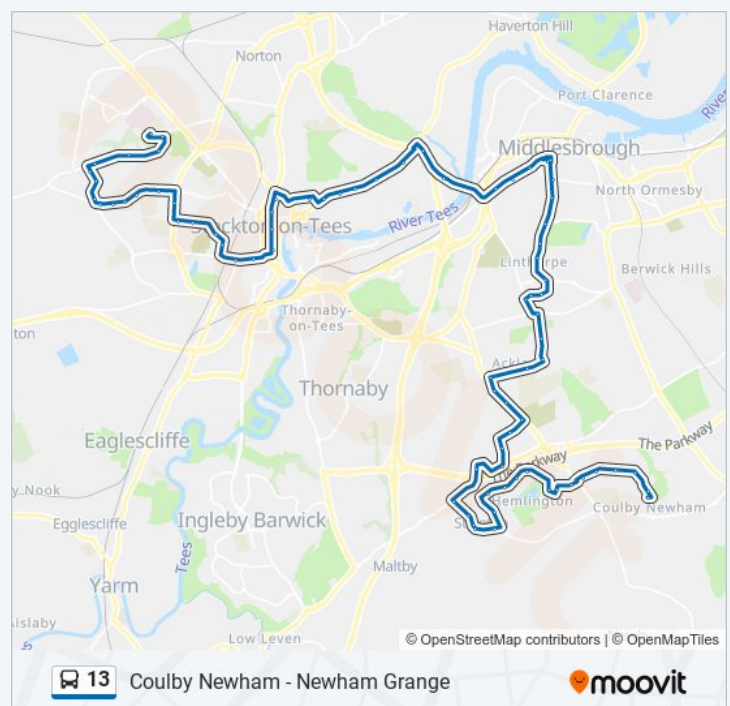

Lincombe Drive, Brookfield

St Margaret's Church, Brookfield

Shoreswood Walk, Brookfield

Teesside Crematorium, Brookfield

Staindrop Drive South, Acklam

Staindrop Drive North, Acklam

Hall Drive West End, Acklam

Outwood Academy, Acklam

Swainby Close, Acklam

## 13 bus Info

**Direction:** Newham Grange

**Stops:** 77

**Trip Duration:** 83 min

**Line Summary:**

Glaisdale Avenue, Acklam

Hawnby Road, Linthorpe

Masonic Hall, Linthorpe