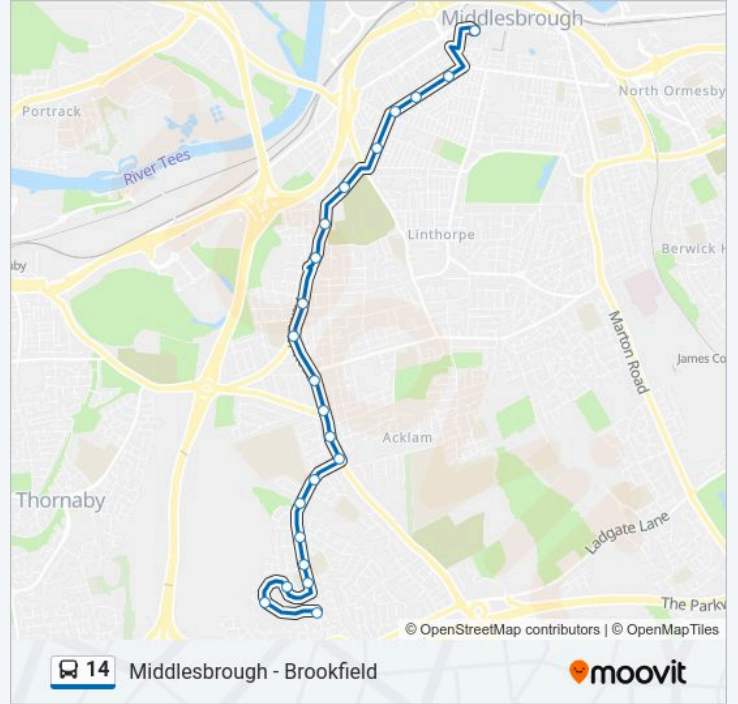

Parliament Road, Newport

Glebe Road, Newport

Parkville Care Centre, Newport

Bus Station Stand 11, Middlesbrough

14 bus time schedules and route maps are available in an offline PDF at moovitapp.com. Use the Moovit App to see live bus times, train schedule or subway schedule, and step-by-step directions for all public transit in North East and Cumbria.

© 2024 Moovit - All Rights Reserved