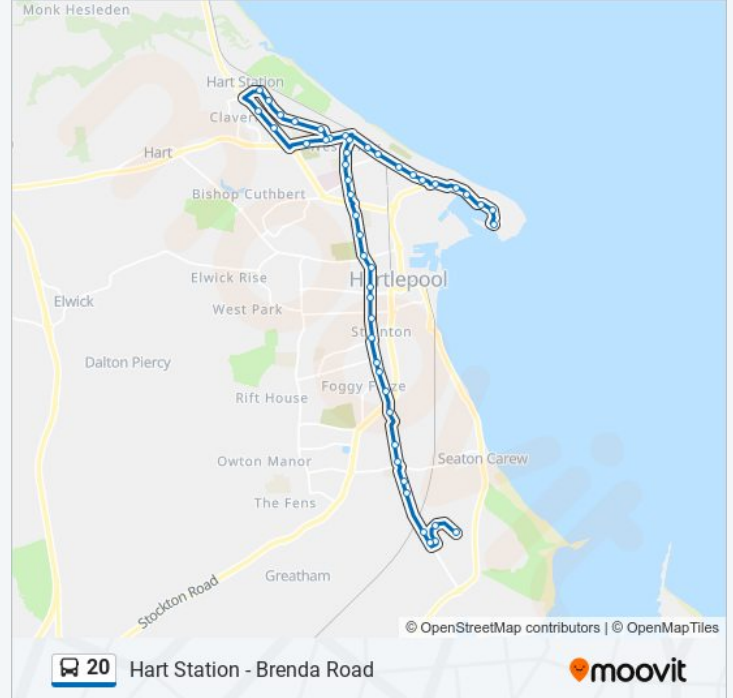

Direction: Brenda Road

48 stops

[VIEW LINE SCHEDULE](#)

- Town Square, the Headland
- Darlington Street, the Headland
- Amateur Boxing Club, the Headland
- Vane Street, the Headland
- Victoria Arms, the Headland
- Throston Engine House, West View
- Brunel Close, West View
- Shields Terrace, West View
- Central Estate Methodist Church, West View
- The Wok Inn, West View
- Arkley Crescent, West View
- Brus Corner, West View
- Davison Drive North End, West View
- Cemetery, West View
- Miller Crescent, Hart Station
- Parkstone Grove, Hart Station
- Bournemouth Drive, Hart Station
- Weymouth Drive, Hart Station
- Ridlington Way, Hart Station
- Goldsmith Avenue, Hart Station
- St John Vianney Catholic Church, West View
- Davison Drive North End, West View

20 bus Info

Direction: Brenda Road

Stops: 48

Trip Duration: 25 min

Line Summary:

Brus Corner, West View

Miers Avenue, West View

The General Medical Centre, West View

Stagecoach Depot, Foggy Furze

Park View Industrial Estate, Foggy Furze

Golden Flatts Roundabout, Golden Flatts

Kinnersley'S, Golden Flatts

Tata Steel, Golden Flatts

Caparo, Brenda Road

Tofts Road Roundabout, Brenda Road

Pd Logistics Huntsman Tioxide, Brenda Road

Stadium, Brenda Road

Hunter House Industrial Estate, Brenda Road

20 bus time schedules and route maps are available in an offline PDF at moovitapp.com. Use the [Moovit App](#) to see live bus times, train schedule or subway schedule, and step-by-step directions for all public transit in North East and Cumbria.