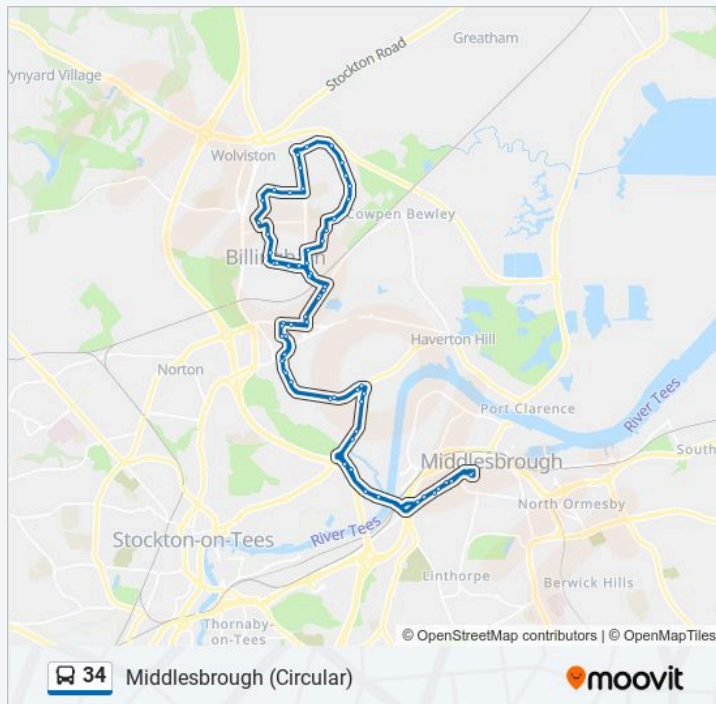

The Merlin, Low Grange

Wallington Way, Low Grange

Herrington Road, Low Grange

Speeton Close, Low Grange

Sledmere Close, Low Grange

Hurworth Road, Low Grange

Social Club, Low Grange

Naseby Court, Low Grange

Low Grange Avenue Stores, Low Grange

Hollinside Road, Low Grange

### 34 bus Info

**Direction:** Middlesbrough

**Stops:** 66

**Trip Duration:** 63 min

**Line Summary:**

Horden Road, Low Grange

Coxhoe Road, Low Grange

Hatfield Road, Billingham