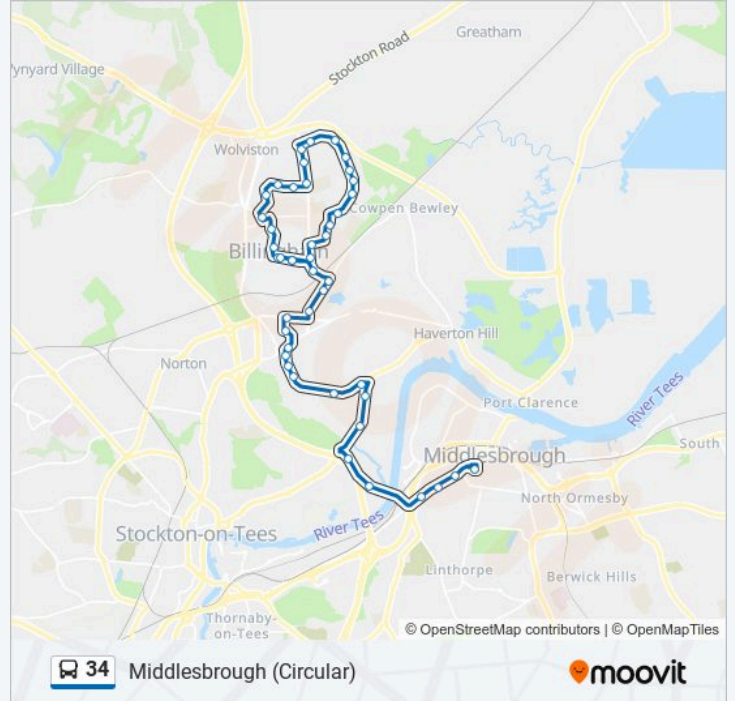

Braemar Road, Billingham

High Grange House, High Grange

The Billingham Grange, High Grange

Sinderby Close, High Grange

The Merlin, Low Grange

Wallington Way, Low Grange

Herrington Road, Low Grange

Speeton Close, Low Grange

Sledmere Close, Low Grange

Hurworth Road, Low Grange

Social Club, Low Grange

Naseby Court, Low Grange

Low Grange Avenue Stores, Low Grange

Hollinside Road, Low Grange

Horden Road, Low Grange

Coxhoe Road, Low Grange

Hatfield Road, Billingham

The Linkway, Billingham

Forum, Billingham

Town Centre - Asda, Billingham

34 Middlesbrough (Circular)

moovit

### Direction: Middlesbrough

66 stops

[VIEW LINE SCHEDULE](#)

Bus Station Stand 21, Middlesbrough

Cannon Park Way, Newport

Marsh Street, Newport

Lamport Street, Newport

Newport Bridge, Portrack