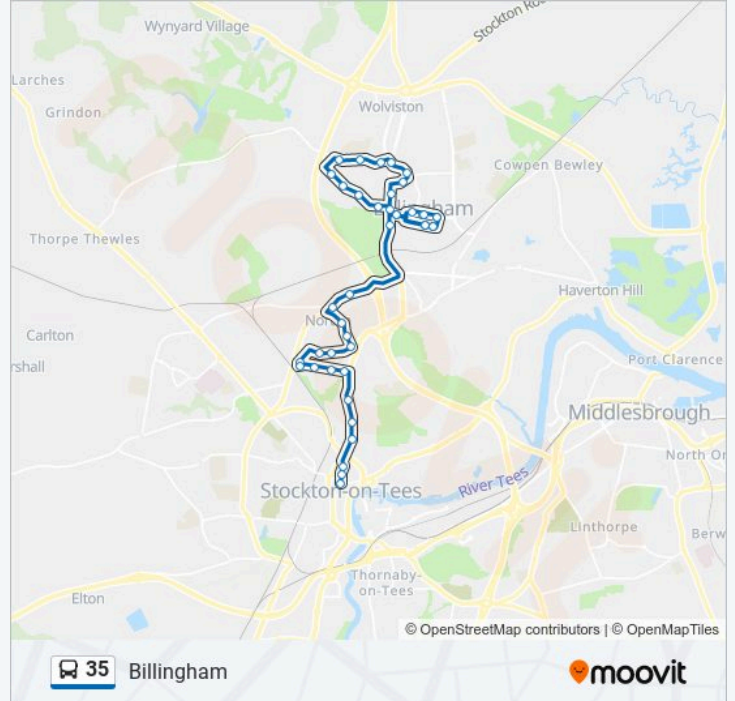

## 35 bus Info

**Direction:** Billingham

**Stops:** 42

**Trip Duration:** 36 min

**Line Summary:**

Kingsway Medical Centre, Billingham

Forum, Billingham

Town Centre - Asda, Billingham

Community Centre, Billingham

Roseberry Road Roundabout, Billingham

Wilmire Road, Wolviston Court

The White House, Wolviston Court

Rudston Avenue, Wolviston Court

Severn Grove, Wolviston Court

St Paul's Rc Primary School, Wolviston Court

Northfield School & Sports College, Wolviston Court

Kings Arms - Thames Road, Wolviston Court

Wolviston Road Flyover, Wolviston Court

Braemar Road, Billingham

Scotney Road, Billingham

The Swan, Billingham

Cambrian Road, Billingham

Town Centre - Library, Billingham

Kingsway Medical Centre, Billingham

Forum, Billingham

Town Centre - Asda, Billingham

**Direction: Stockton**

61 stops

[VIEW LINE SCHEDULE](#)

High Street Stand X, Stockton