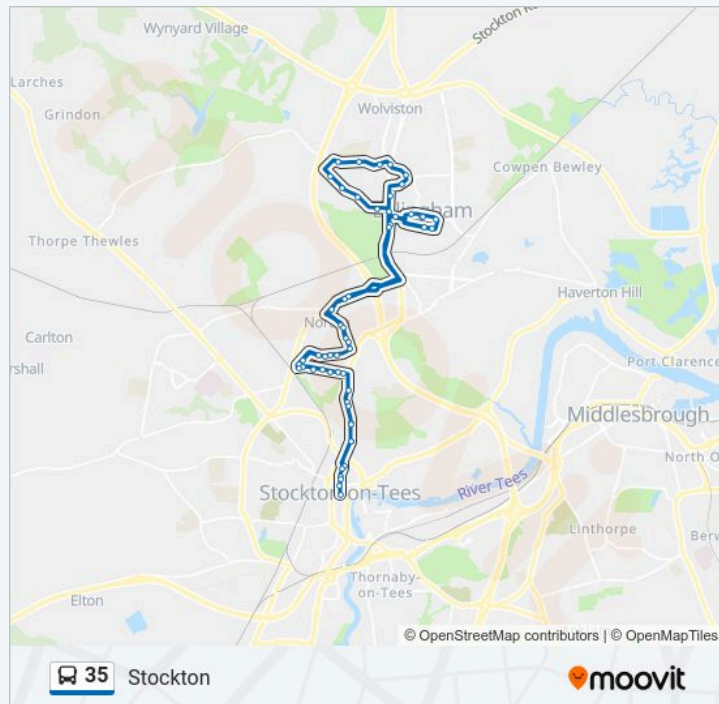

Wilmire Road, Wolviston Court

The White House, Wolviston Court

Rudston Avenue, Wolviston Court

Severn Grove, Wolviston Court

St Paul's Rc Primary School, Wolviston Court

Northfield School & Sports College, Wolviston Court

Kings Arms - Thames Road, Wolviston Court

Wolviston Road Flyover, Wolviston Court

Braemar Road, Billingham

Scotney Road, Billingham

The Swan, Billingham

Cambrian Road, Billingham

Town Centre - Library, Billingham

### 35 bus Info

**Direction:** Stockton

**Stops:** 61

**Trip Duration:** 57 min

**Line Summary:**

Kingsway Medical Centre, Billingham

Forum, Billingham

Town Centre - Asda, Billingham