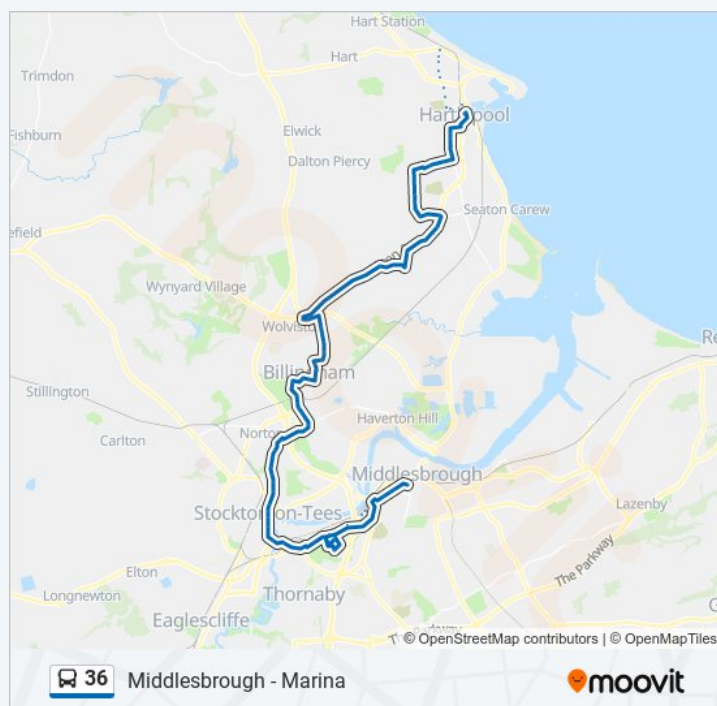

Herrington Road, Low Grange

Wallington Way, Low Grange

The Merlin, Low Grange

**Direction:** Middlesbrough

**Stops:** 76

**Trip Duration:** 87 min

**Line Summary:**

Bede Sixth Form, Low Grange