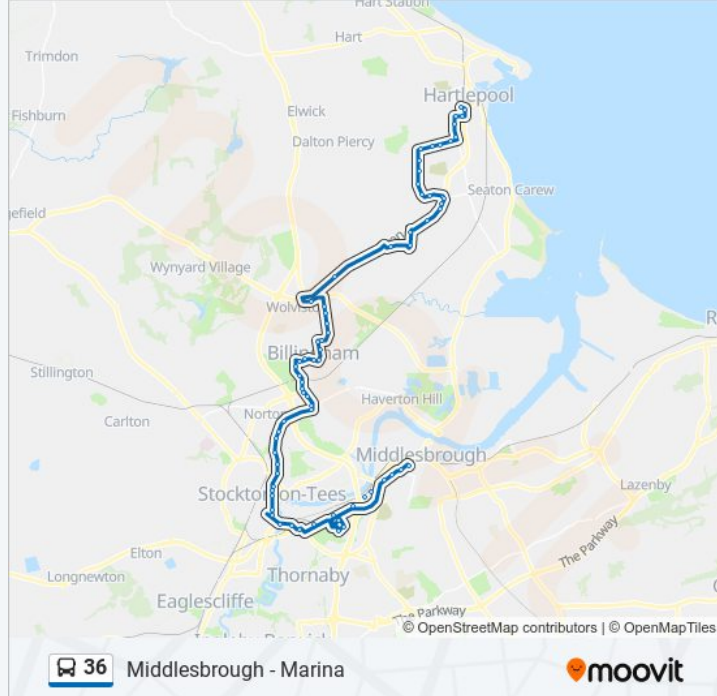

### 36 bus Info

**Direction:** Hartlepool

**Stops:** 67

**Trip Duration:** 58 min

**Line Summary:**

Army Reserve Centre, Norton

Colchester Road, Norton

West Avenue, Billingham

Wallington Way, Low Grange

Herrington Road, Low Grange

Wolviston Rbt - Seal Sands Link Road, High Grange

Newton Bewley

Dalton Back Lane, Claxton

Bull And Dog, Greatham

Sappers Corner Garage, Greatham

Queens Meadow, the Fens

Milestone Nurseries, Owton Manor

Dawlish Drive, Owton Manor

Torquay Avenue, Owton Manor

Braemar Road, Owton Manor

The Rossmere, Owton Manor

Baptist Church, Owton Manor

Manor Park, Owton Manor

Farmfoods, Owton Manor

### Direction: Marina

68 stops

[VIEW LINE SCHEDULE](#)

Bus Station Stand 16, Middlesbrough

Cannon Park Way, Newport

Marsh Street, Newport

Lamport Street, Newport

Teesside & District Society For the Blind, Newport