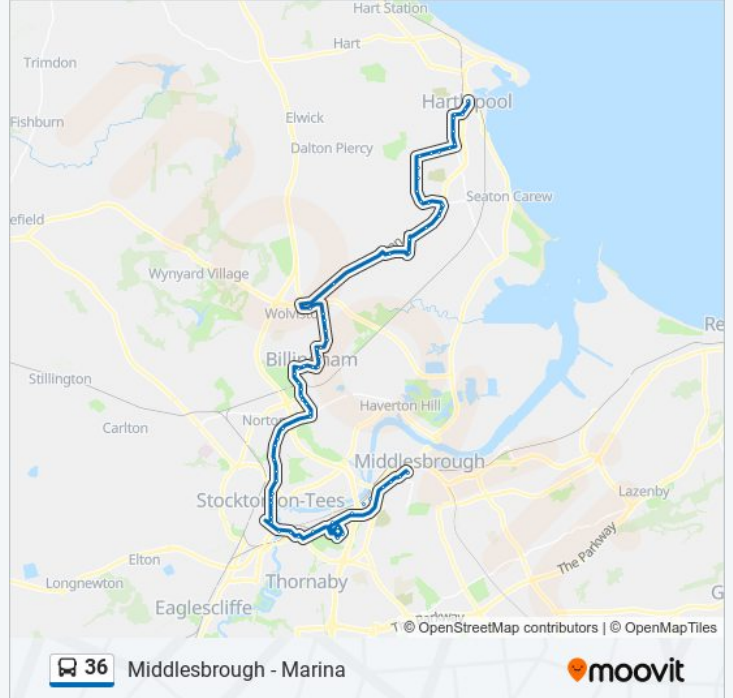

### 36 bus Info

**Direction:** Marina

**Stops:** 68

**Trip Duration:** 80 min

**Line Summary:**

Laing Street, Stockton  
The Buffs Social Club, Stockton  
Tilery Road, Mount Pleasant  
North Shore Academy, Mount Pleasant  
Derwent Street, Mount Pleasant  
The Grange, Norton  
Army Reserve Centre, Norton  
Colchester Road, Norton  
West Avenue, Billingham  
Billingham Green, Billingham  
Station Road Post Office, Billingham  
War Memorial, Billingham  
Tesco Express, Billingham  
Teesdale Avenue, Billingham  
St David's Close, Billingham  
Catholic Club, Billingham  
Cambrian Road, Billingham  
Community Centre, Billingham  
Town Centre - Asda, Billingham  
Barnard Road, Billingham  
Parkside, Billingham  
Corfe Crescent, Billingham  
Dunster Road, Billingham  
Bede Sixth Form, Low Grange  
The Merlin, Low Grange  
Wallington Way, Low Grange  
Herrington Road, Low Grange  
Wolviston Rbt - Seal Sands Link Road, High Grange  
Newton Bewley  
Dalton Back Lane, Claxton  
Bull And Dog, Greatham  
Sappers Corner Garage, Greatham

### Direction: Middlesbrough

76 stops

[VIEW LINE SCHEDULE](#)

Brus Corner, West View

Miers Avenue, West View

The General Medical Centre, West View

Holdforth Road East End, West View

Richardsons & Westgarth Social Club, West View