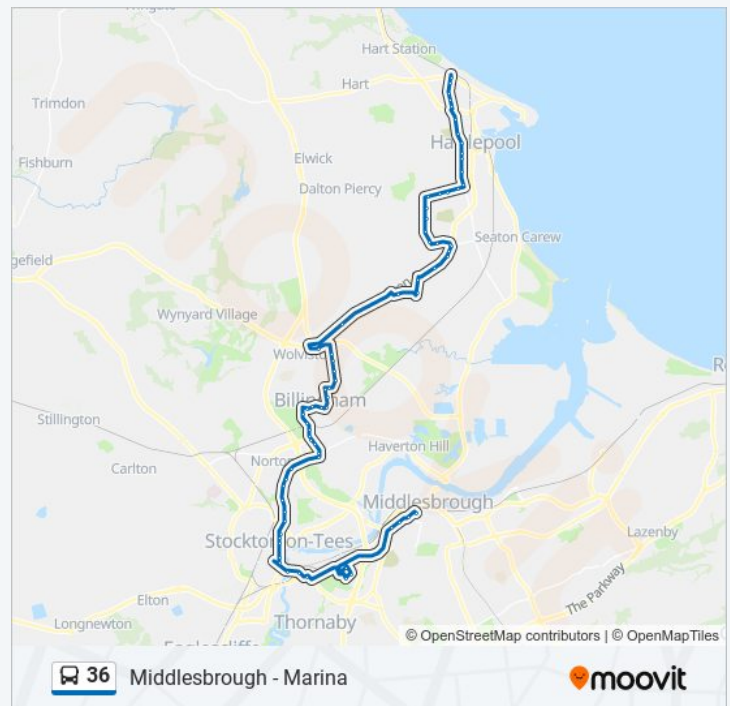

### 36 bus Info

**Direction:** West View

**Stops:** 71

**Trip Duration:** 75 min

**Line Summary:**

Barnard Road, Billingham

Parkside, Billingham

Corfe Crescent, Billingham