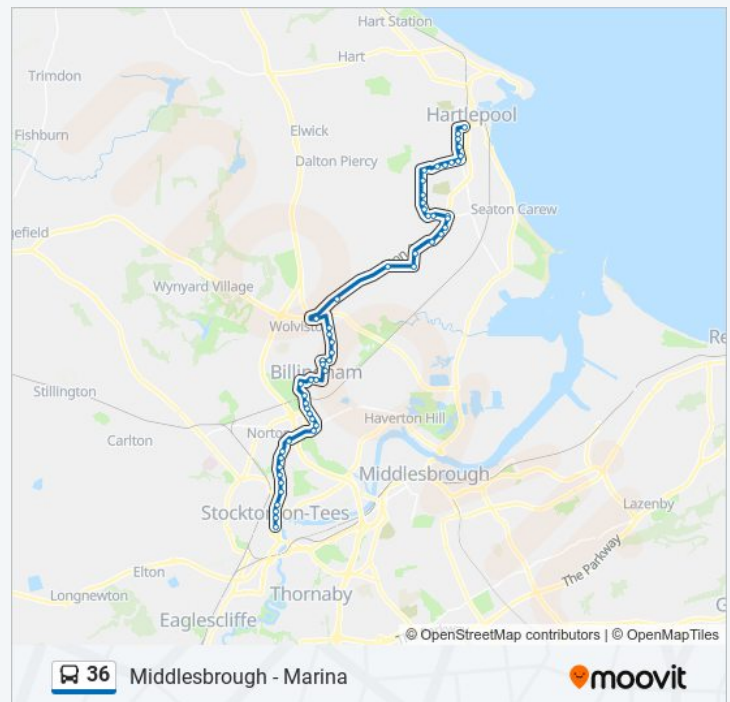

Marsh Street, Newport

Cannon Park Way, Newport

Bus Station Stand 11, Middlesbrough

Direction: Stockton

55 stops

[VIEW LINE SCHEDULE](#)

Victoria Road - Grand Hotel, Hartlepool

York Road - Central Library, Hartlepool

Gill Street, Hartlepool

Burn Valley Roundabout, Foggy Furze

St Aidan's Church, Foggy Furze

Devon Street, Foggy Furze

Wolviston Road, Foggy Furze

Shakespeare Avenue, Foggy Furze

Tristram Avenue, Rifthouse

Chaucer Avenue, Rifthouse

Macaulay Road, Rifthouse

Farmfoods, Owton Manor

Manor Park, Owton Manor

Rossmere Primary School, Owton Manor

Baptist Church, Owton Manor

The Rossmere, Owton Manor

Braemar Road, Owton Manor

Torquay Avenue, Owton Manor

Dawlish Drive, Owton Manor

Milestone Nurseries, Owton Manor

Queens Meadow, the Fens

Sappers Corner Garage, Greatham

Bull And Dog, Greatham

Dalton Back Lane, Claxton

Newton Bewley

Wolviston Rbt - Seal Sands Link Road, High

36 bus Time Schedule

Stockton Route Timetable:

Sunday	23:21
Monday	23:21
Tuesday	23:21
Wednesday	23:21
Thursday	23:21
Friday	23:21
Saturday	23:21

36 bus Info

Direction: Stockton

Stops: 55

Trip Duration: 43 min

Line Summary: