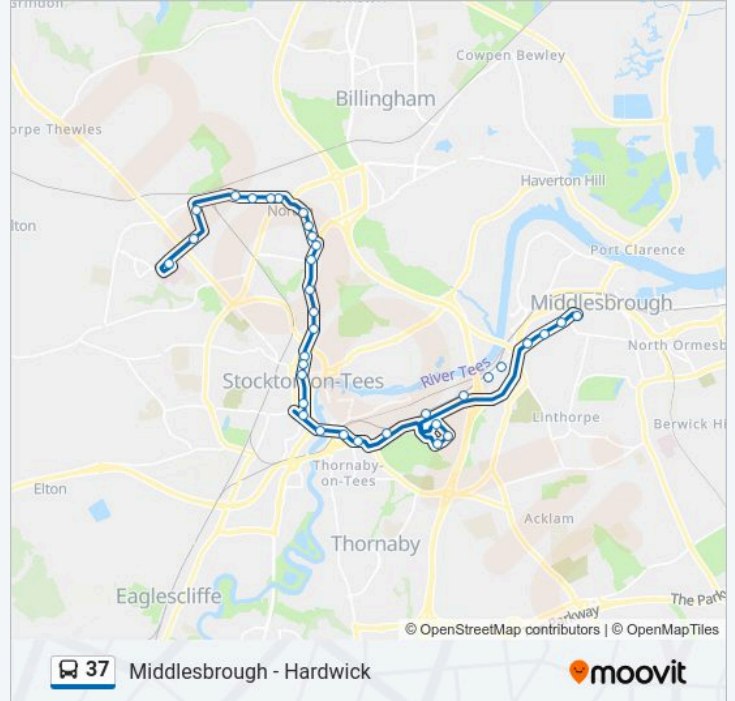

Direction: Hardwick

32 stops

[VIEW LINE SCHEDULE](#)

- Bus Station Stand 16, Middlesbrough
- Cannon Park Way, Newport
- Marsh Street, Newport
- Lamport Street, Newport
- Teesside & District Society For the Blind, Newport
- Macmillan Academy, Newport
- Army Reserve Centre, Newport
- The Viaduct, Teesdale
- Total Fitness, Teesdale
- Harewood Road, Thornaby
- Rail Station, Thornaby
- Chandlers Wharf Retail Park, Stockton
- High Street Stand O, Stockton
- High Street Stand S, Stockton
- High Street Stand W, Stockton
- Laing Street, Stockton
- The Buffs Social Club, Stockton
- Tilery Road, Mount Pleasant
- North Shore Academy, Mount Pleasant
- Derwent Street, Mount Pleasant
- The Grange, Norton

Direction: Hardwick

Stops: 32

Trip Duration: 37 min

Line Summary:

Army Reserve Centre, Norton
 The Highland Laddie, Norton
 Library, Norton
 Norton Green, Norton
 Jameson Road, Norton
 Whitfield Road, Norton
 Corby Lodge, Norton
 Countisbury Road, Norton
 Rostrevor Avenue, Roseworth
 Roseworth Shops, Roseworth
 University Hospital Of North Tees, Hardwick

Direction: Middlesbrough

33 stops

[VIEW LINE SCHEDULE](#)

University Hospital Of North Tees, Hardwick
 University Hospital Of North Tees, Hardwick
 Roseworth Shops, Roseworth
 Rostrevor Avenue, Roseworth
 Kew Gardens, Norton
 Corby Lodge, Norton
 Whitfield Road, Norton
 Jameson Road, Norton
 Norton Green, Norton
 Library, Norton
 Harland Place, Norton
 Army Reserve Centre, Norton
 The Grange, Norton
 Imperial Avenue, Mount Pleasant
 Derwent Street, Mount Pleasant
 North Shore Academy, Mount Pleasant
 Tilery Road, Mount Pleasant
 The Buffs Social Club, Stockton

37 bus Info

Direction: Middlesbrough

Stops: 33

Trip Duration: 38 min

Line Summary:

Laing Street, Stockton

High Street Stand C, Stockton

High Street Stand G, Stockton