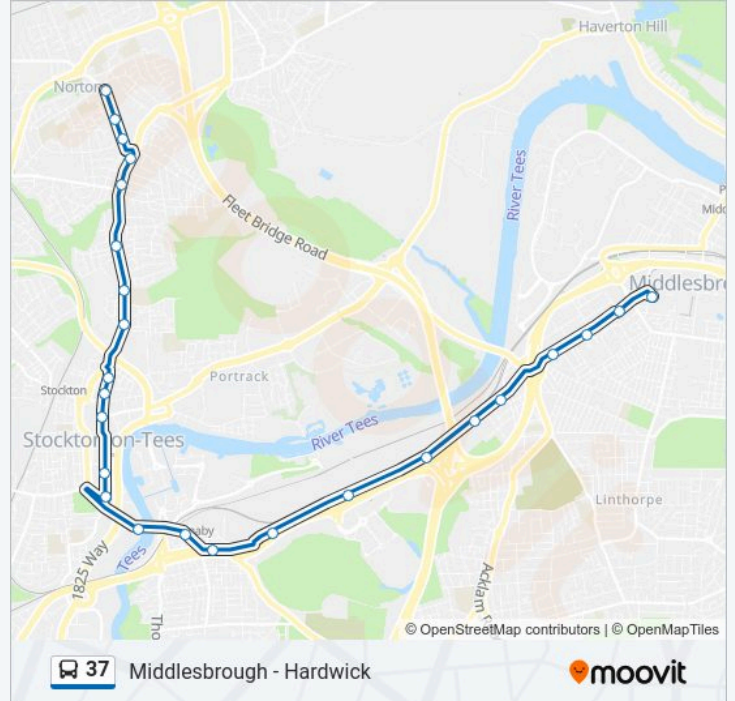

Lamport Street, Newport

Marsh Street, Newport

Cannon Park Way, Newport

Bus Station Stand 11, Middlesbrough

Direction: Norton

25 stops

[VIEW LINE SCHEDULE](#)

Bus Station Stand 16, Middlesbrough

37 bus Info

Direction: Norton

Stops: 25

Trip Duration: 21 min

Line Summary:

High Street Stand W, Stockton

Laing Street, Stockton

The Buffs Social Club, Stockton

Tilery Road, Mount Pleasant

North Shore Academy, Mount Pleasant

Derwent Street, Mount Pleasant

The Grange, Norton

Army Reserve Centre, Norton

The Highland Laddie, Norton

Library, Norton

Norton Green, Norton

Direction: Stockton

15 stops

[VIEW LINE SCHEDULE](#)

Bus Station Stand 16, Middlesbrough

Cannon Park Way, Newport

Marsh Street, Newport

Lamport Street, Newport

Teesside & District Society For the Blind, Newport