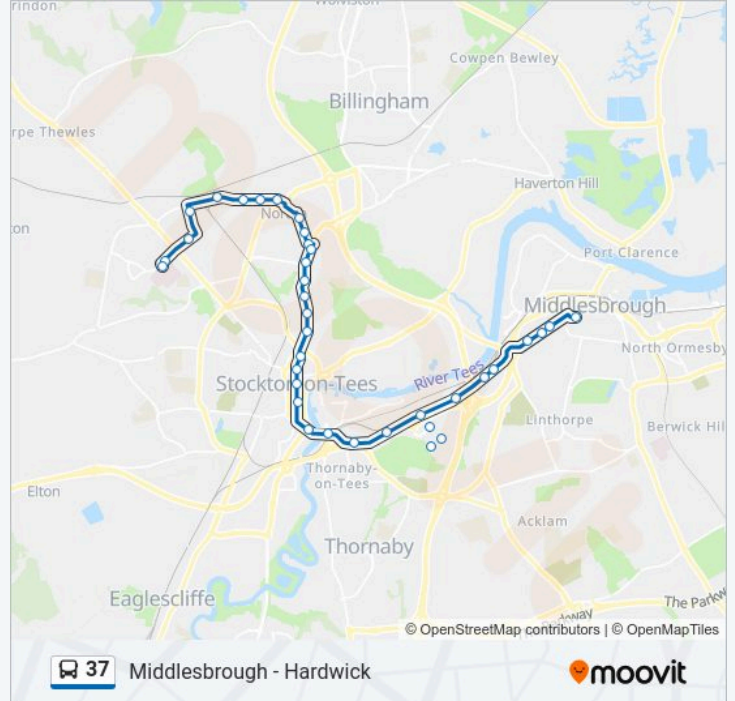

37 bus Info

Direction: Middlesbrough

Stops: 33

Trip Duration: 38 min

Line Summary:

Laing Street, Stockton

High Street Stand C, Stockton

High Street Stand G, Stockton

Chandlers Wharf Retail Park, Stockton

Rail Station, Thornaby

Harewood Road, Thornaby

Total Fitness, Teesdale

The Viaduct, Teesdale

Army Reserve Centre, Newport

Macmillan Academy, Newport

Teesside & District Society For the Blind, Newport

Lamport Street, Newport

Marsh Street, Newport

Cannon Park Way, Newport

Bus Station Stand 11, Middlesbrough

Direction: Norton

25 stops

[VIEW LINE SCHEDULE](#)

Bus Station Stand 16, Middlesbrough

Direction: Stockton

15 stops

[VIEW LINE SCHEDULE](#)

Bus Station Stand 16, Middlesbrough

Cannon Park Way, Newport

Marsh Street, Newport

Lamport Street, Newport

Teesside & District Society For the Blind, Newport