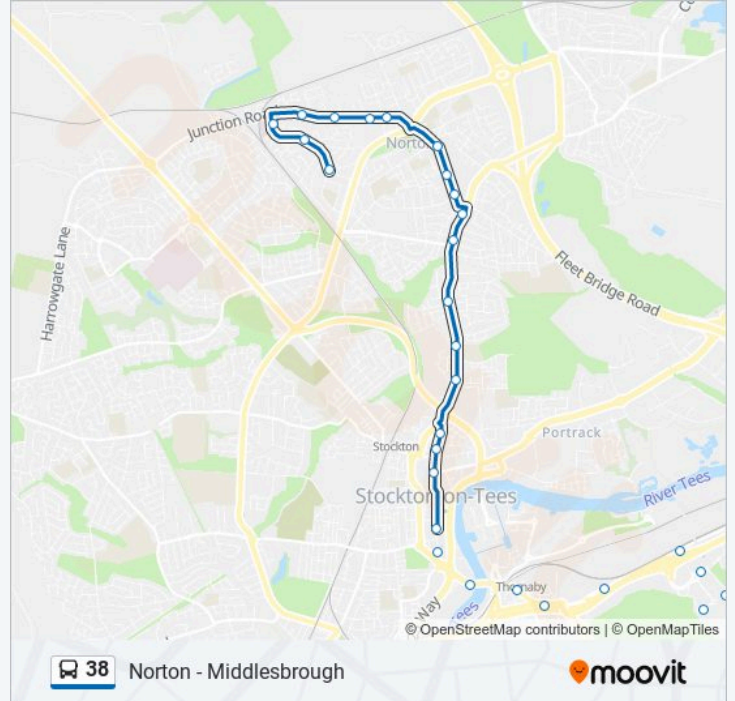

Line Summary:

High Street Stand O, Stockton

High Street Stand S, Stockton

High Street Stand W, Stockton

Laing Street, Stockton

The Buffs Social Club, Stockton

Tilery Road, Mount Pleasant

North Shore Academy, Mount Pleasant

Corby Lodge, Norton

Countisbury Road, Norton

Nuffield Health Tees Hospital, Norton

Seaham Close, Norton

Fulthorpe Road, Norton

Direction: Norton

14 stops

[VIEW LINE SCHEDULE](#)

Fulthorpe Road, Norton

Hanover Point, Norton

Saltney Road, Norton

Ashton Road South End, Norton

Kinderton Grove, Norton

Toddington Drive, Norton

Whinflower Drive, Norton

Seaham Close, Norton

Direction: Stockton

25 stops

[VIEW LINE SCHEDULE](#)

Fulthorpe Road, Norton

Hanover Point, Norton

Saltney Road, Norton

Ashton Road South End, Norton

Kinderton Grove, Norton