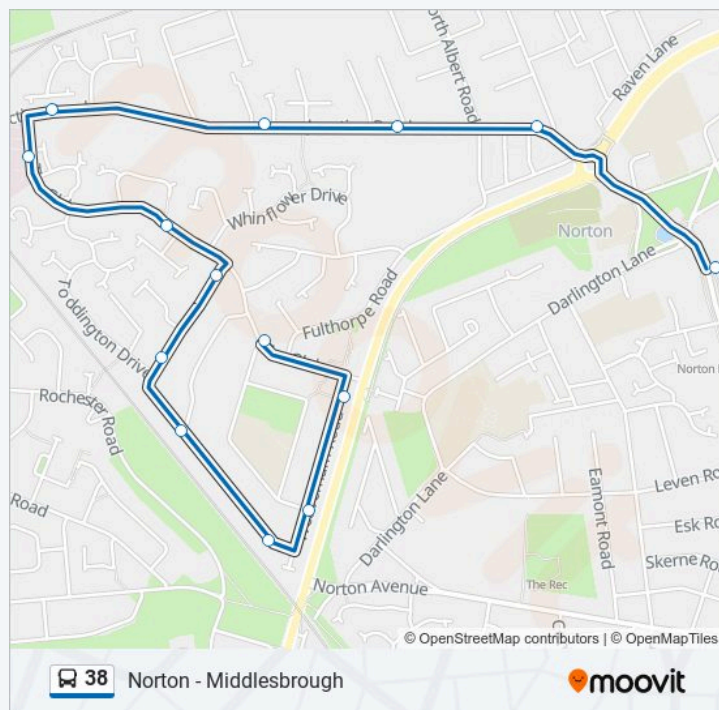

Fulthorpe Road, Norton

Hanover Point, Norton

Saltney Road, Norton

Ashton Road South End, Norton

Kinderton Grove, Norton

Toddington Drive, Norton

Whinflower Drive, Norton

Seaham Close, Norton

Stops: 14

Kew Gardens, Norton

Corby Lodge, Norton

Whitfield Road, Norton

Jameson Road, Norton

Norton Green, Norton

Trip Duration: 6 min

Line Summary:

Direction: Stockton

25 stops

[VIEW LINE SCHEDULE](#)

Fulthorpe Road, Norton

Hanover Point, Norton

Saltney Road, Norton

Ashton Road South End, Norton

Kinderton Grove, Norton

38 bus Info

Direction: Stockton

Stops: 25

Trip Duration: 15 min

Line Summary:

Army Reserve Centre, Norton

The Grange, Norton

Imperial Avenue, Mount Pleasant