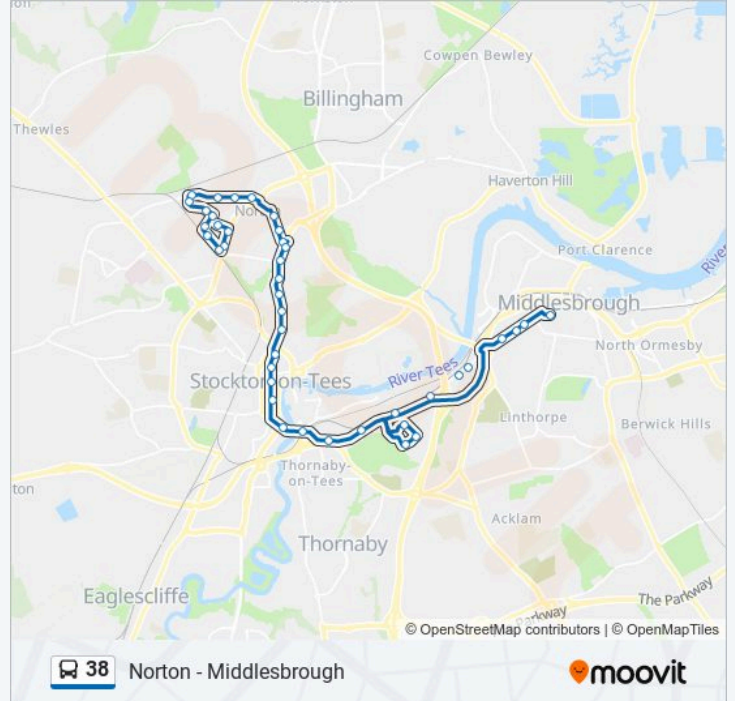

Macmillan Academy, Newport

Teesside & District Society For the Blind, Newport

Lamport Street, Newport

Marsh Street, Newport

Cannon Park Way, Newport

Bus Station Stand 11, Middlesbrough

Direction: Norton

32 stops

[VIEW LINE SCHEDULE](#)

Bus Station Stand 16, Middlesbrough

Cannon Park Way, Newport

Marsh Street, Newport

Lamport Street, Newport

Teesside & District Society For the Blind, Newport

Macmillan Academy, Newport

Army Reserve Centre, Newport

The Viaduct, Teesdale

Total Fitness, Teesdale

Harewood Road, Thornaby

Rail Station, Thornaby

Chandlers Wharf Retail Park, Stockton

38 bus Time Schedule

Norton Route Timetable:

Direction: Stockton

25 stops

[VIEW LINE SCHEDULE](#)

Fulthorpe Road, Norton

Hanover Point, Norton

Saltney Road, Norton

Ashton Road South End, Norton

Kinderton Grove, Norton