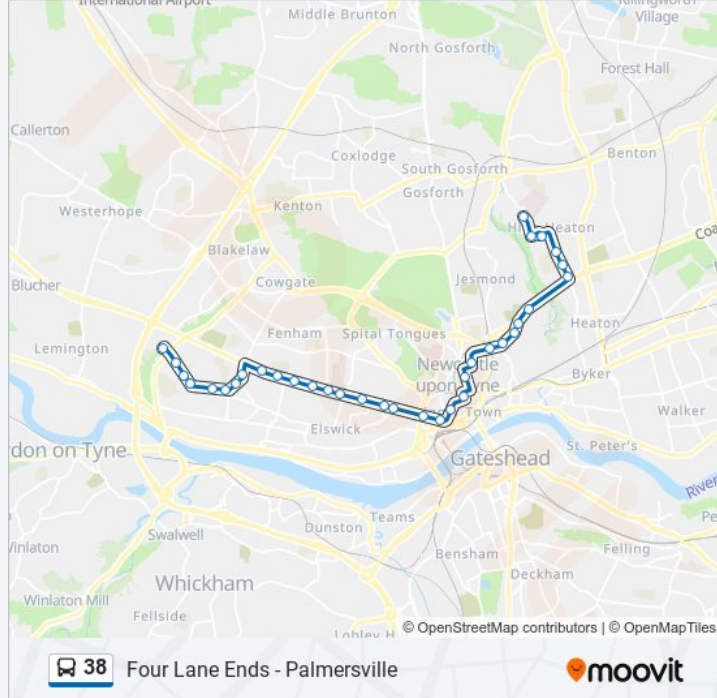

Sandyford, Jesmond Vale

Sandyford Road-Cemetery, Jesmond Vale

Sandyford Road-Nazareth Mews, Jesmond Vale

Cradlewell, Jesmond

Coast Road Corner House, Heaton

Newton Road-Holystone Crescent, High Heaton

Newton Road-Post Office, High Heaton

Newton Road-Denewell Avenue, High Heaton

Freeman Road-Hambledon Gardens, High Heaton

Freeman Hospital, High Heaton

Direction: Newcastle upon Tyne

19 stops

[VIEW LINE SCHEDULE](#)

Whickham View Terminus, Denton Burn