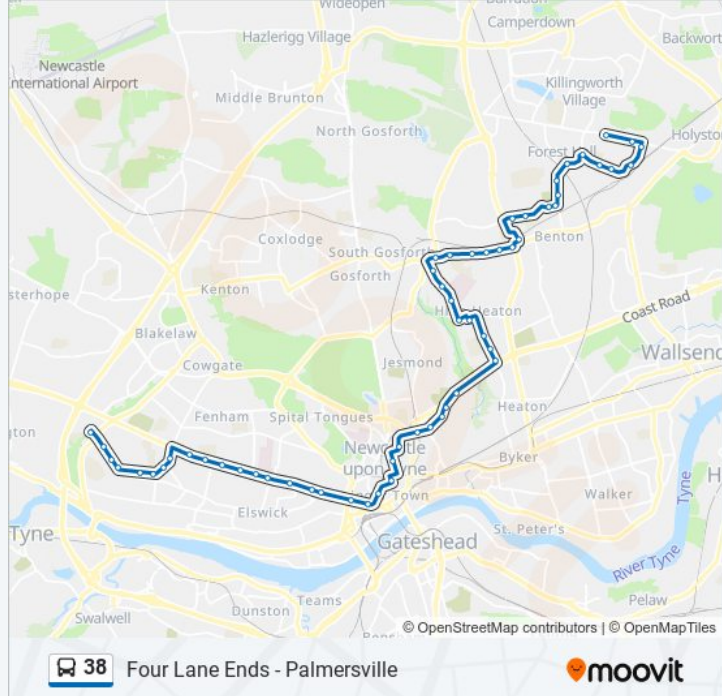

South Gosforth Roundabout, South Gosforth

Benton Park Road-Wiseton Court, South Gosforth

Hmrc Benton Park View, High Heaton

Benton Park Road-Hobart Gardens, Longbenton

Benton Park Road-Trentham Avenue, Longbenton

Ashleigh Grove-Linden Road, Benton

Station Road-Percy Hedley Centre, Benton

Station Road-Albany Avenue, Benton

Station Road North, Forest Hall

Crescent Way, Forest Hall

Meadway-Mead Crescent, Forest Hall

Meadway-Otterburn Close, Forest Hall