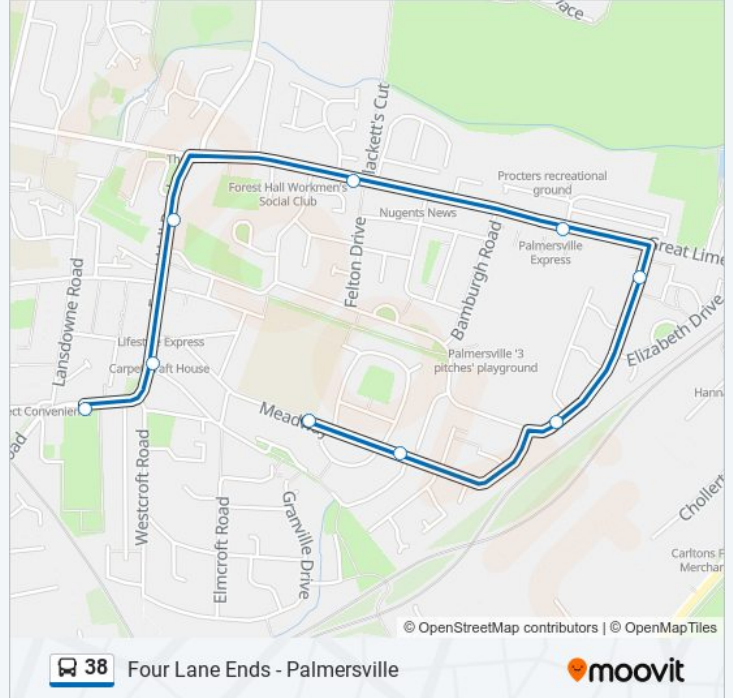

Stops: 9

Trip Duration: 5 min

Line Summary:

Direction: Four Lane Ends

43 stops

[VIEW LINE SCHEDULE](#)

- Whickham View Terminus, Denton Burn
- Whickham View-Thorntree Drive, Denton Burn
- Whickham View-Muscott Grove, Benwell
- Whickham View-Fergusons Lane, Benwell
- Ferguson's Lane-Brambles Dykes, Benwell
- Ferguson's Lane-Church, Benwell
- Benwell Village, Benwell
- Pease Avenue, Benwell
- West Road-Roman Fort, Fenham
- West Road-College, Fenham
- West Road-Shipleigh Avenue, Fenham
- West Road-The Plaza, Fenham
- Westgate Walk-In Centre, Fenham
- Newcastle Cav Campus, Fenham
- Westgate Road-Gloucester Road, Arthurs Hill
- Westgate Road-Elswick Street, Arthurs Hill
- Westgate Road-Tindal Street, Elswick
- Westgate Rd-Rutherford St, Newcastle upon Tyne