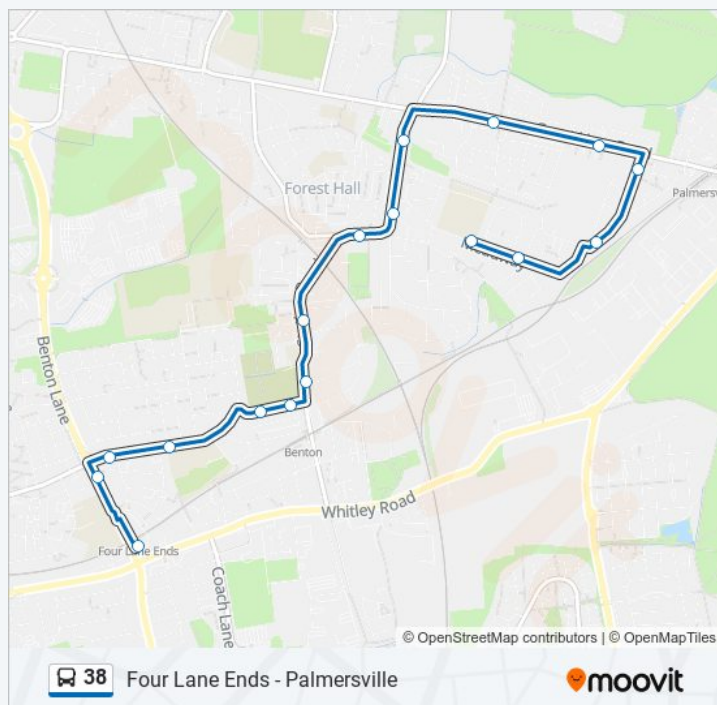

Friday 18:52 - 23:17

Saturday 18:52 - 23:17

38 bus Info

Direction: Four Lane Ends

Stops: 17

Trip Duration: 11 min

Line Summary:

Direction: Heaton

6 stops

[VIEW LINE SCHEDULE](#)

Freeman Hospital, High Heaton

Freeman Road-Hambledon Gardens, High Heaton

Newton Road-Football Ground, High Heaton

Newton Road-Newton Place, High Heaton

Newton Road-Weldon Crescent, High Heaton