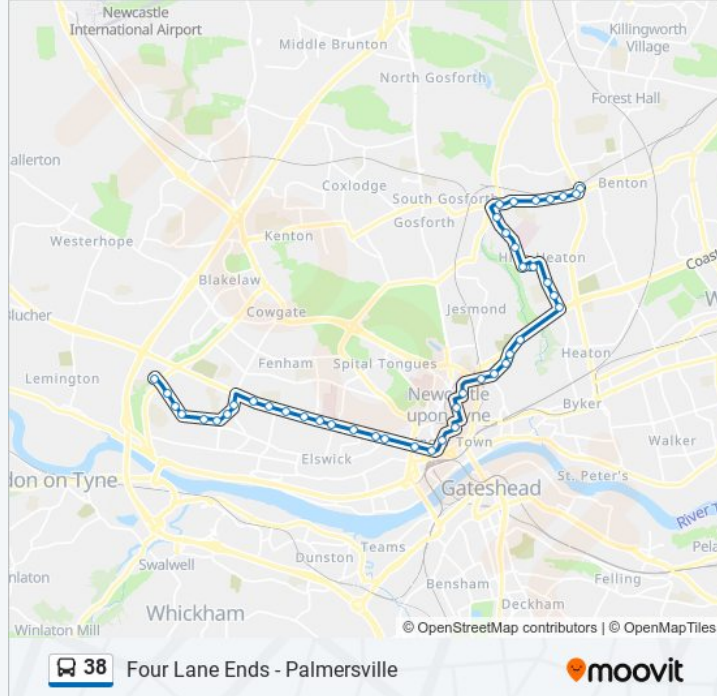

38 bus Info

Direction: Four Lane Ends

Stops: 43

Trip Duration: 39 min

Line Summary:

Central Station Westgate Road, Newcastle upon Tyne

Grainger Street-Tj Hughes, Newcastle upon Tyne

Monument Pilgrim Street, Newcastle upon Tyne

Freeman Hospital, High Heaton

Freeman Road-Castle Farm Road, South Gosforth

Freeman Road-Lilburn Gardens, South Gosforth

South Gosforth Roundabout, South Gosforth

Benton Park Road-Wiseton Court, South Gosforth

Hmrc Benton Park View, High Heaton

Benton Park Road-Hobart Gardens, Longbenton

Benton Park Road-Trentham Avenue, Longbenton

Benton Park Road-Balliol Gardens, Four Lane Ends

Four Lane Ends Interchange, Four Lane Ends