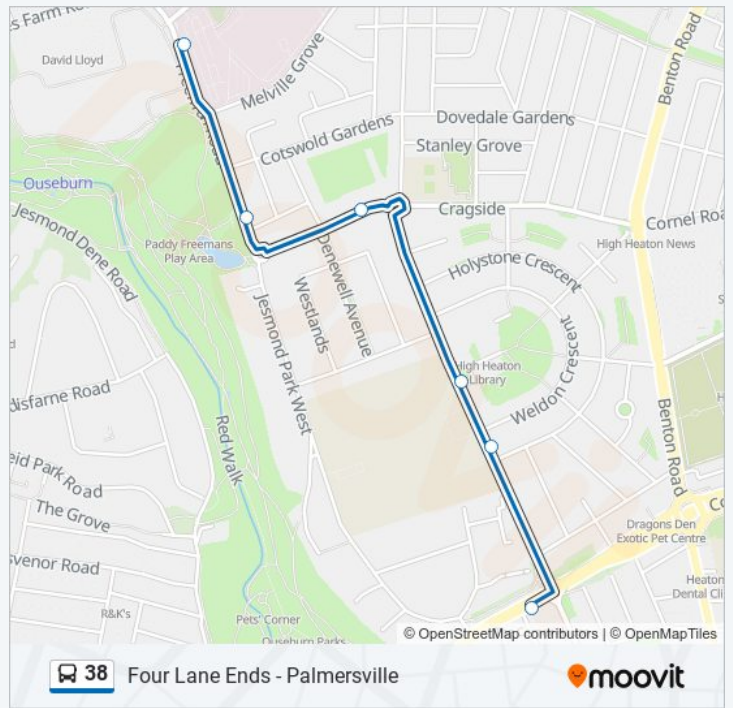

6 stops

[VIEW LINE SCHEDULE](#)

Freeman Hospital, High Heaton

Freeman Road-Hambledon Gardens, High Heaton

Newton Road-Football Ground, High Heaton

Newton Road-Newton Place, High Heaton

Newton Road-Weldon Crescent, High Heaton

Friday Not Operational

Saturday Not Operational

38 bus Info

Direction: Heaton

Stops: 6

Trip Duration: 5 min

Line Summary:

Direction: High Heaton

34 stops

[VIEW LINE SCHEDULE](#)

- Whickham View Terminus, Denton Burn
- Whickham View-Thorntree Drive, Denton Burn
- Whickham View-Muscott Grove, Benwell
- Whickham View-Fergusons Lane, Benwell
- Ferguson's Lane-Brambles Dykes, Benwell
- Ferguson's Lane-Church, Benwell
- Benwell Village, Benwell
- Pease Avenue, Benwell
- West Road-Roman Fort, Fenham
- West Road-College, Fenham
- West Road-Shipleigh Avenue, Fenham
- West Road-The Plaza, Fenham
- Westgate Walk-In Centre, Fenham
- Newcastle Cav Campus, Fenham
- Westgate Road-Gloucester Road, Arthurs Hill
- Westgate Road-Elswick Street, Arthurs Hill

38 bus Info

Direction: High Heaton

Stops: 34

Trip Duration: 44 min

Line Summary:

Westgate Road-Tindal Street, Elswick

Westgate Rd-Rutherford St, Newcastle upon Tyne

Central Station Westgate Road, Newcastle upon Tyne