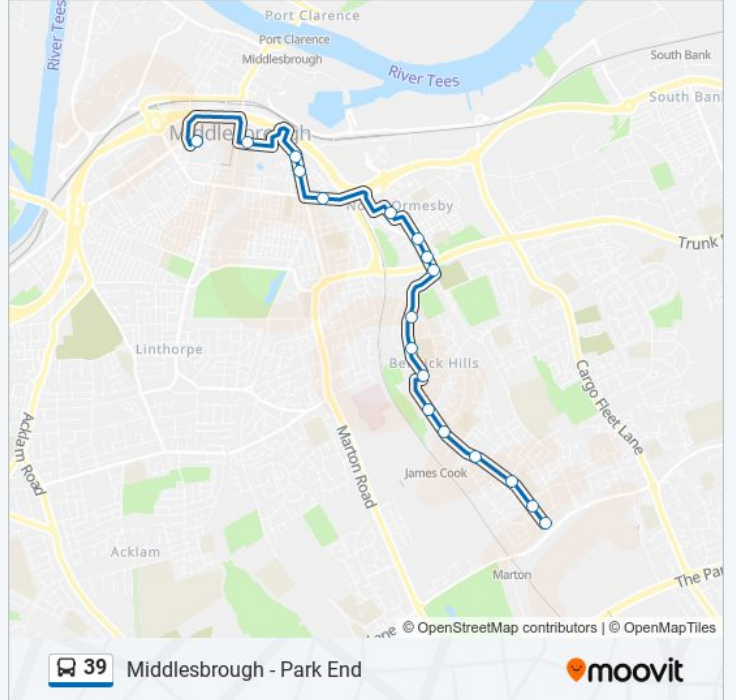

Use the Moovit App to find the closest 39 bus station near you and find out when is the next 39 bus arriving.

Direction: Middlesbrough

16 stops

[VIEW LINE SCHEDULE](#)

- Runnymede Green, Park End
- Frampton Green, Park End
- Evesham Road, Park End
- Langridge Crescent, Berwick Hills
- Kentmere Road, Berwick Hills
- Crossfell Road West End, Berwick Hills
- Newcastle House, Berwick Hills
- Greenhow Road, Berwick Hills
- Lavender Road, Berwick Hills
- The Buccaneer, North Ormesby
- Working Mens Club, North Ormesby
- Market Place, North Ormesby
- St John's Church, Middlesbrough
- Cineworld Cinemas, Middlesbrough
- Gurney House, Middlesbrough
- Bus Station Stand 11, Middlesbrough

39 bus Info

Direction: Middlesbrough

Stops: 16

Trip Duration: 17 min

Line Summary:

Direction: Park End

18 stops

[VIEW LINE SCHEDULE](#)

- Bus Station Stand 2, Middlesbrough
- Middlesbrough House, Middlesbrough
- Cineworld Cinemas, Middlesbrough
- St John's Church, Middlesbrough
- Elstone Road, Middlesbrough
- Market Place, North Ormesby
- Working Mens Club, North Ormesby
- The Buccaneer, North Ormesby
- Dionysia Road, Berwick Hills
- Greenhow Road, Berwick Hills
- Newcastle House, Berwick Hills
- Crossfell Road West End, Berwick Hills
- Kentmere Road, Berwick Hills
- Langridge Crescent, Berwick Hills
- Evesham Road, Park End
- Frampton Green, Park End
- Runnymede Green, Park End
- Penistone Road, Park End

Direction: Park End

Stops: 18

Trip Duration: 18 min

Line Summary:

39 bus time schedules and route maps are available in an offline PDF at moovitapp.com. Use the Moovit App to see live bus times, train schedule or subway schedule, and step-by-step directions for all public transit in North East and Cumbria.