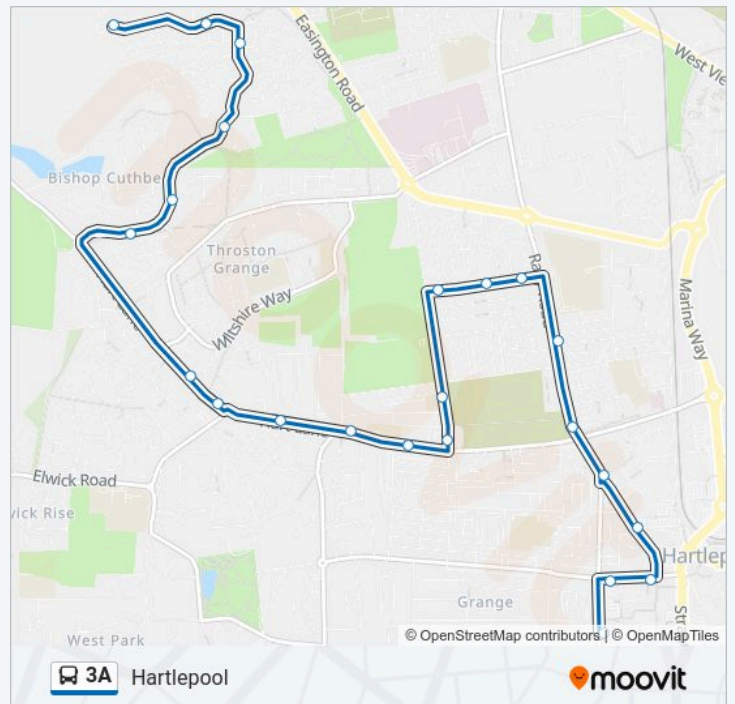

Direction: Hartlepool

23 stops

[VIEW LINE SCHEDULE](#)

Strawberry Apartments, Throston Grange

Primrose Road, Throston Grange

3A bus Time Schedule

Hartlepool Route Timetable:

Sunday	Not Operational
Monday	16:49
Tuesday	16:49

Wednesday	16:49
Thursday	16:49
Friday	16:49
Saturday	Not Operational

3A bus Info

Direction: Hartlepool
Stops: 23
Trip Duration: 23 min
Line Summary:

Direction: The Fens

60 stops

[VIEW LINE SCHEDULE](#)

Bellasis Grove, Clavering
 Gillen Arms, Clavering
 Gleneagles Road, Clavering
 Bournemouth Drive, Hart Station
 Weymouth Drive, Hart Station
 Ridlington Way, Hart Station
 Goldsmith Avenue, Hart Station
 St John Vianney Catholic Church, West View