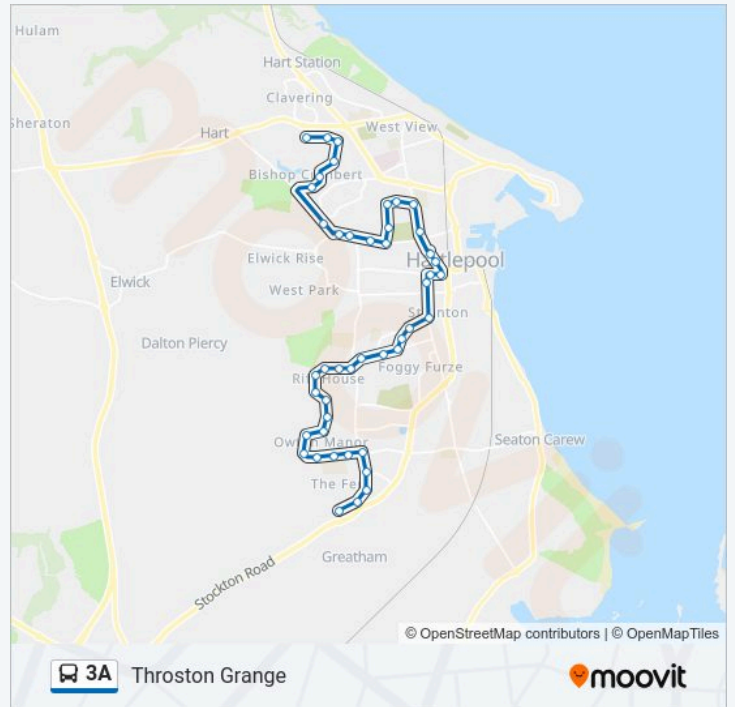

3A bus Info

Direction: Throston Grange

Stops: 45

Trip Duration: 41 min
Line Summary:

- Lindsay Road, Owton Manor
- Eskdale Academy, Owton Manor
- Dalkeith Road, Owton Manor
- Brierton Shops, Owton Manor
- Bacon Walk, Rifthouse
- Shaw Grove, Rifthouse
- Compton Road, Rifthouse
- St Columba's Centre, Rifthouse
- Catholic Club, Rifthouse
- Chaucer Avenue, Rifthouse
- Tristram Avenue, Rifthouse
- Shakespeare Avenue, Foggy Furze
- Westbourne Road, Foggy Furze
- Burn Valley Grove, Foggy Furze
- Burn Valley Roundabout, Foggy Furze
- York Road - Central Library, Hartlepool
- Victoria Road - Avenue Road, Hartlepool
- Victoria Road - Grand Hotel, Hartlepool
- Rium Terrace, Hartlepool
- Mill House Leisure Centre, Hartlepool
- Grainger Street, Dyke House
- Sports & Technology College, Dyke House
- Birch Walk, Dyke House
- Pine Grove, Dyke House
- Everett Street, Dyke House
- Park Square, Dyke House
- St Luke's Church, Throston Grange
- Hart Avenue, Throston Grange
- Aldi, Throston Grange
- Tesco Express, Throston Grange
- Lapwing Road, Throston Grange
- Goldfinch Road, Throston Grange