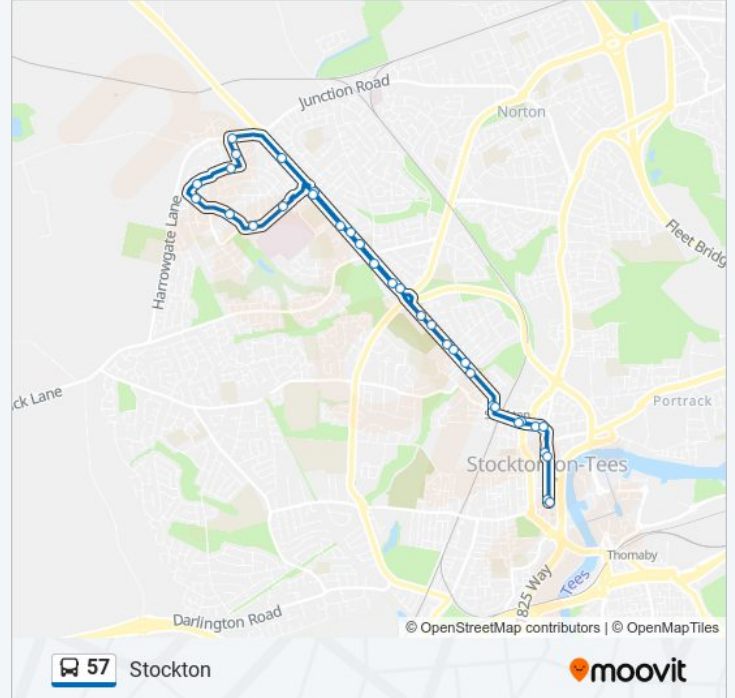

Direction: Stockton

33 stops

[VIEW LINE SCHEDULE](#)

- High Street Stand R, Stockton
- High Street Stand U, Stockton
- Bishopton House, Stockton
- Stockton Rail Station, Stockton
- Newtown Corner, Newtown
- Londonderry Road, Eastbourne
- Appleton Road End Shops, Eastbourne
- St John's Church, Eastbourne
- Westfield Crescent Footpath, Mile House
- The Mile House, Mile House
- Holburn Park, Mile House
- Knitsley Walk, Hardwick
- Radio Transmitter, Hardwick
- Easington Road North End, Hardwick
- Elwick Close, Hardwick
- Embleton Walk, Hardwick
- Dryburn Road, Hardwick
- Dinsdale Road, Hardwick
- Wellfield Green, Hardwick
- Tithebarn House, Hardwick
- University Hospital Of North Tees, Hardwick
- Knitsley Walk, Hardwick

57 bus Info

Direction: Stockton

Stops: 33

Trip Duration: 32 min

Line Summary:

Holburn Park, Mile House

The Mile House, Mile House

Westfield Crescent Footpath, Mile House

St John's Church, Eastbourne

Appleton Road End Shops, Eastbourne

Londonderry Road, Eastbourne

Newtown Corner, Newtown

Stockton Rail Station, Stockton

Bishopton House, Stockton

High Street Stand E, Stockton

High Street Stand L, Stockton

57 bus time schedules and route maps are available in an offline PDF at moovitapp.com. Use the [Moovit App](#) to see live bus times, train schedule or subway schedule, and step-by-step directions for all public transit in North East and Cumbria.