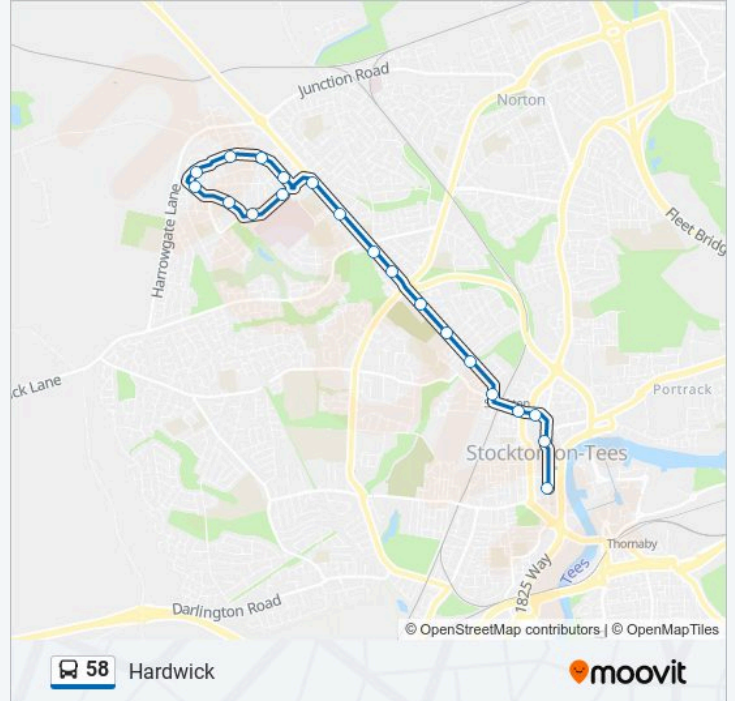

## Direction: Hardwick

20 stops

[VIEW LINE SCHEDULE](#)

High Street Stand R, Stockton  
High Street Stand U, Stockton  
Bishopton House, Stockton  
Stockton Rail Station, Stockton  
Newtown Corner, Newtown  
Londonderry Road, Eastbourne  
Appleton Road End Shops, Eastbourne  
St John's Church, Eastbourne  
Westfield Crescent Footpath, Mile House  
The Mile House, Mile House  
Holburn Park, Mile House  
Knitsley Walk, Hardwick  
Ingleton Road, Hardwick  
Irstead Walk, Hardwick  
Embleton Walk, Hardwick  
Dryburn Road, Hardwick  
Dinsdale Road, Hardwick  
Wellfield Green, Hardwick  
Tithebarn House, Hardwick  
University Hospital Of North Tees, Hardwick

## 58 bus Info

**Direction:** Hardwick

**Stops:** 20

**Trip Duration:** 16 min

**Line Summary:**

### Direction: Stockton

32 stops

[VIEW LINE SCHEDULE](#)

- High Street Stand R, Stockton
- High Street Stand U, Stockton
- Bishopton House, Stockton
- Stockton Rail Station, Stockton
- Newtown Corner, Newtown
- Londonderry Road, Eastbourne
- Appleton Road End Shops, Eastbourne
- St John's Church, Eastbourne
- Westfield Crescent Footpath, Mile House
- The Mile House, Mile House
- Holburn Park, Mile House
- Knitsley Walk, Hardwick
- Ingleton Road, Hardwick
- Irstead Walk, Hardwick
- Embleton Walk, Hardwick
- Dryburn Road, Hardwick
- Dinsdale Road, Hardwick
- Wellfield Green, Hardwick

### 58 bus Info

**Direction:** Stockton

**Stops:** 32

**Trip Duration:** 27 min

**Line Summary:**

Tithebarn House, Hardwick

University Hospital Of North Tees, Hardwick

Knitsley Walk, Hardwick