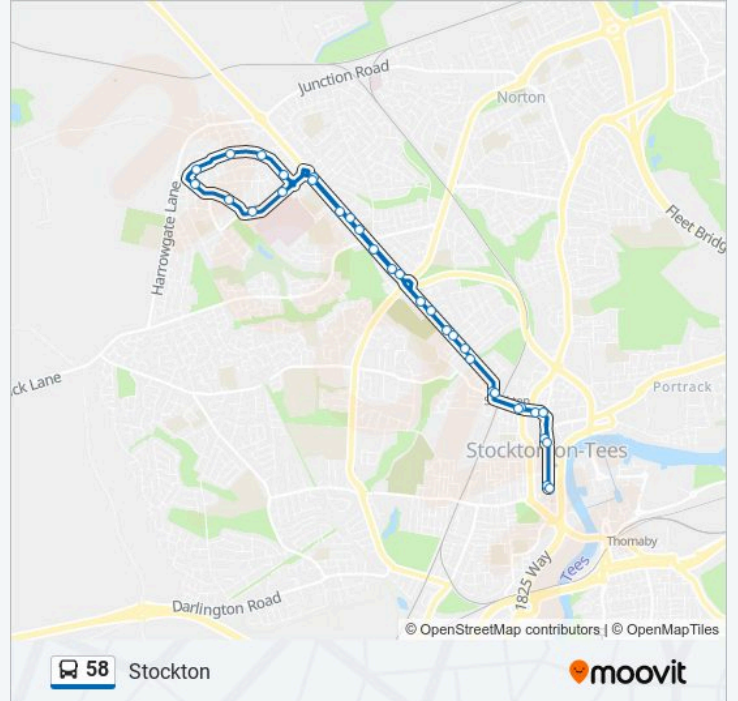

### Direction: Stockton

32 stops

[VIEW LINE SCHEDULE](#)

- High Street Stand R, Stockton
- High Street Stand U, Stockton
- Bishopton House, Stockton
- Stockton Rail Station, Stockton
- Newtown Corner, Newtown
- Londonderry Road, Eastbourne
- Appleton Road End Shops, Eastbourne
- St John's Church, Eastbourne
- Westfield Crescent Footpath, Mile House
- The Mile House, Mile House
- Holburn Park, Mile House
- Knitsley Walk, Hardwick
- Ingleton Road, Hardwick
- Irstead Walk, Hardwick
- Embleton Walk, Hardwick
- Dryburn Road, Hardwick
- Dinsdale Road, Hardwick
- Wellfield Green, Hardwick

### 58 bus Info

**Direction:** Stockton

**Stops:** 32

**Trip Duration:** 27 min

**Line Summary:**

Tithebarn House, Hardwick

University Hospital Of North Tees, Hardwick

Knitsley Walk, Hardwick

Holburn Park, Mile House

The Mile House, Mile House

Westfield Crescent Footpath, Mile House

St John's Church, Eastbourne

Appleton Road End Shops, Eastbourne

Londonderry Road, Eastbourne

Newtown Corner, Newtown

Stockton Rail Station, Stockton

Bishopton House, Stockton

High Street Stand E, Stockton

High Street Stand L, Stockton

58 bus time schedules and route maps are available in an offline PDF at [moovitapp.com](https://moovitapp.com). Use the Moovit App to see live bus times, train schedule or subway schedule, and step-by-step directions for all public transit in North East and Cumbria.