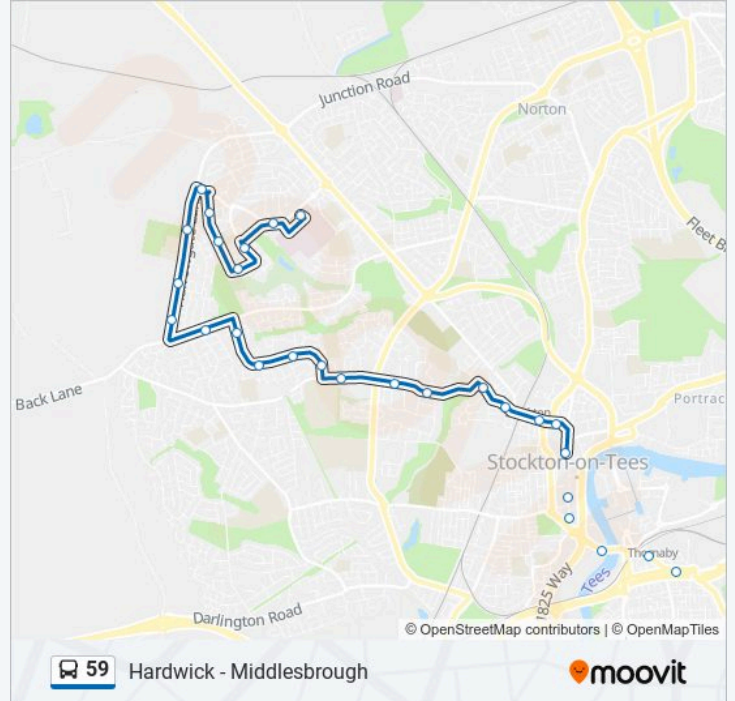

Welland Crescent, Elm Tree

Felton Lane, Fairfield

The Mitre, Bishopsgarth

Leam Lane, Bishopsgarth

Marske Lane, Bishopsgarth

Social Club, Hardwick

Claxton Close, Hardwick

Hardwick Green Primary School, Hardwick

Cowshill Green, Hardwick

Coatsay Close, Hardwick

Tithebarn House, Hardwick

University Hospital Of North Tees, Hardwick

Direction: Middlesbrough

37 stops

[VIEW LINE SCHEDULE](#)

University Hospital Of North Tees, Hardwick

59 bus Info

Direction: Middlesbrough

Stops: 37

Trip Duration: 39 min

Line Summary:

Midfield View, Elm Tree

Elm Tree Centre, Elm Tree

Dunelm Road, Elm Tree

Stops: 25

Trip Duration: 19 min

Line Summary:

Direction: Stockton

15 stops

[VIEW LINE SCHEDULE](#)

Bus Station Stand 19, Middlesbrough

Cannon Park Way, Newport