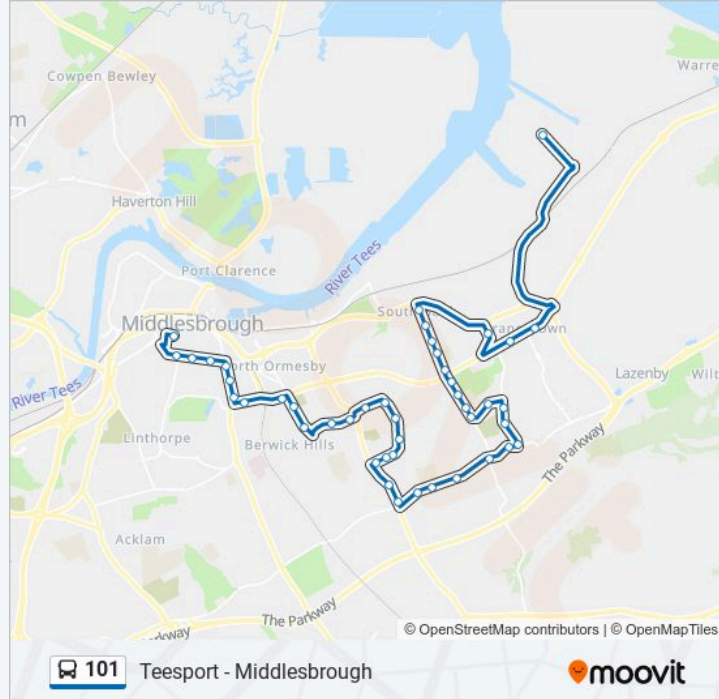

Middlebeck Social Club, Pallister

Norfolk Place Shopping Centre, Berwick Hills

Dionysia Road, Berwick Hills

Gala Bingo, North Ormesby

Roseberry Road, Grove Hill

Longlands Hotel, Grove Hill

Breckon Hill Road, Middlesbrough

Newlands Medical Centre, Middlesbrough

Myrtle Street, Middlesbrough

Teesside University

Amber Street, Middlesbrough

Bus Station Stand 11, Middlesbrough

Teesport - Middlesbrough

Direction: Teesport

44 stops

[VIEW LINE SCHEDULE](#)

Bus Station Stand 3, Middlesbrough

Town Hall, Middlesbrough

Teesside University

Myrtle Street, Middlesbrough

Newlands Medical Centre, Middlesbrough

Breckon Hill Road, Middlesbrough

101 bus Time Schedule

Teesport Route Timetable:

Sunday	04:05 - 20:00
Monday	04:05 - 20:00
Tuesday	04:05 - 20:00
Wednesday	04:05 - 20:00
Thursday	04:05 - 20:00
Friday	04:05 - 20:00
Saturday	04:05 - 20:00

Longlands Hotel, Grove Hill