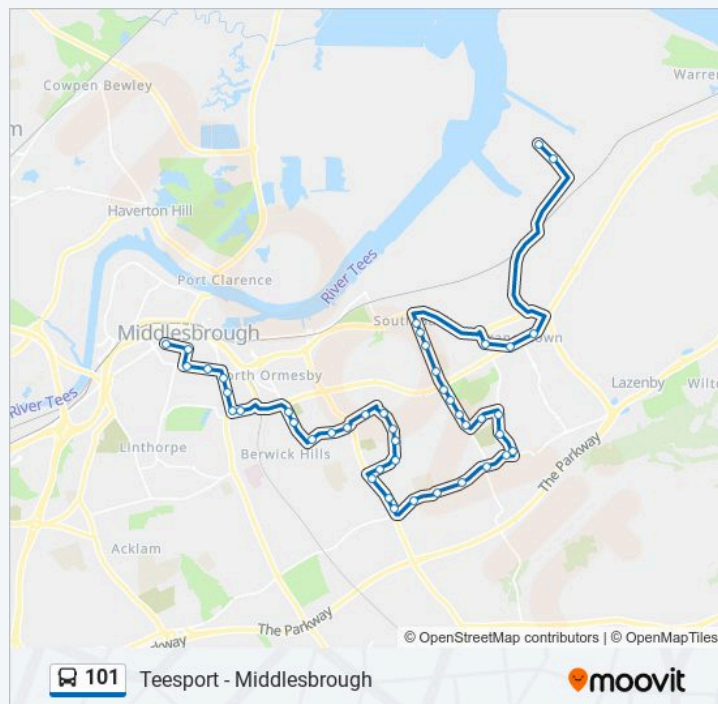

Newlands Medical Centre, Middlesbrough

Myrtle Street, Middlesbrough

Teesside University

Amber Street, Middlesbrough

Bus Station Stand 11, Middlesbrough

Teesport - Middlesbrough

Direction: Teesport

44 stops

Spencerbeck Farm, Ormesby

Normanby Hall Park, Normanby

Woodman Arms, Normanby

Woodgarth, Eston

Chancel Way, Eston

Albert Road, Eston

Clinic, Eston

Eston Hotel, Eston

101 bus Info

Direction: Teesport

Stops: 44

Trip Duration: 50 min

Line Summary:

King George's Square, South Bank

Telephone Exchange, Grangetown

Youth And Community Centre, Grangetown