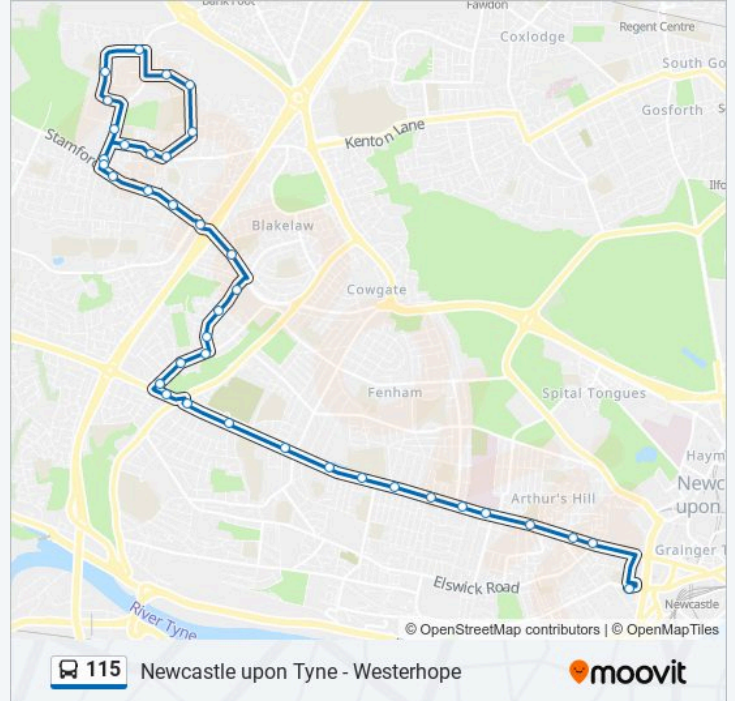

Stops: 37

Trip Duration: 37 min

Line Summary:

Slatyford Lane-Pooley Road, Slatyford

Slatyford Lane-Keswick Grove, Slatyford

Slatyford Lane, Denton Burn

West Road, Denton Burn

West Road- Denton Burn Hotel, Denton Burn

Newcastle Crematorium, Denton Burn

West Road-Fox And Hounds, Fenham

West Road-Roman Fort, Fenham

West Road-College, Fenham

West Road-Shipley Avenue, Fenham

West Road-The Plaza, Fenham

Westgate Walk-In Centre, Fenham

Newcastle Cav Campus, Fenham

Westgate Road-Gloucester Road, Arthurs Hill

Westgate Road-Elswick Street, Arthurs Hill

Westgate Road-Tindal Street, Elswick

Westmorland Rd-Discovery Msm, Newcastle upon Tyne

Direction: Westerhope

35 stops

[VIEW LINE SCHEDULE](#)

Westmorland Rd-Discovery Msm, Newcastle upon Tyne

Rye Hill, Elswick

Westgate Road-Gloucester Road, Arthurs Hill

Westgate Road-Dilston Road, Arthurs Hill

Newcastle Cav Campus, Fenham