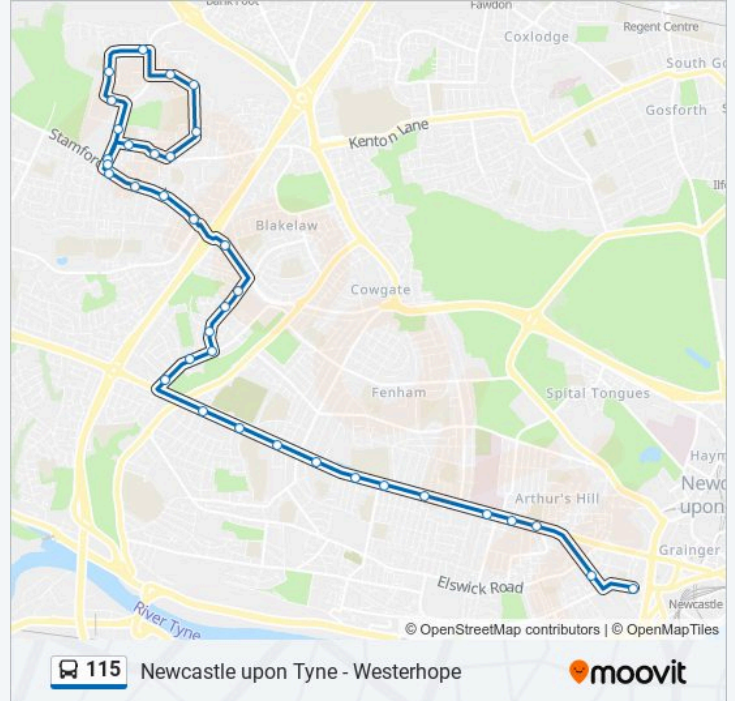

Stops: 37

Trip Duration: 37 min

Line Summary:

Slatyford Lane-Pooley Road, Slatyford

Slatyford Lane-Keswick Grove, Slatyford

Slatyford Lane, Denton Burn

West Road, Denton Burn

West Road- Denton Burn Hotel, Denton Burn

115 bus Info

Direction: Westerhope

Stops: 35

Trip Duration: 34 min

Line Summary:

Newcastle Crematorium, Denton Burn

West Road-Brignall Gardens, Denton Burn

Slatyford Lane, Denton Burn

Trevelyan Drive-Eastgarth, Newbiggin Hall

Trevelyan Drive-Langleeford Road, Newbiggin Hall

Trevelyan Drive-Etal Lane, Newbiggin Hall

Trevelyan Drive-Mortimer Avenue, Newbiggin Hall

Trevelyan Drive-Anson Place, Newbiggin Hall

Newbiggin Lane - Stamfordham Road, Westerhope

115 bus time schedules and route maps are available in an offline PDF at moovitapp.com. Use the Moovit App to see live bus times, train schedule or subway schedule, and step-by-step directions for all public transit in North East and Cumbria.