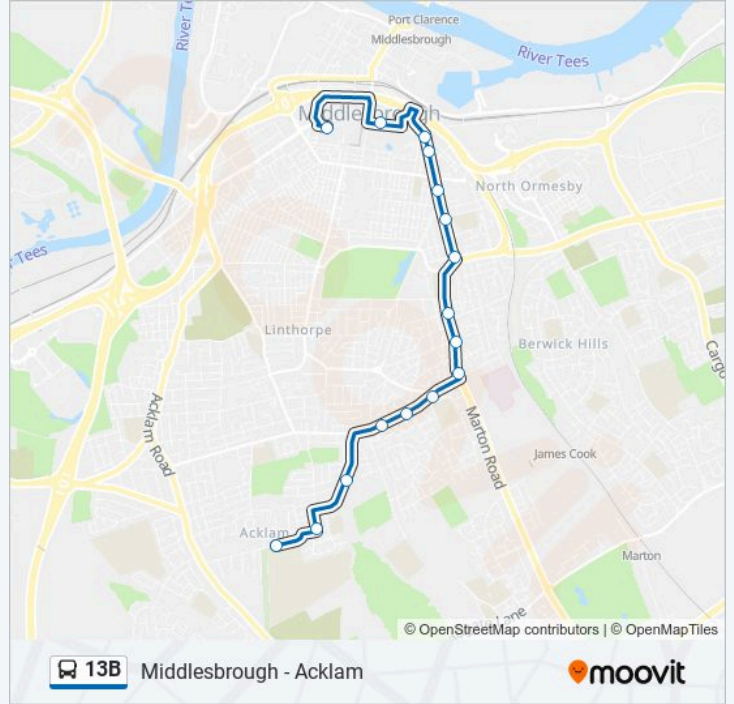

## Middlesbrough - Acklam

Get The App

The 13B bus line Middlesbrough - Acklam has one route. For regular weekdays, their operation hours are:

(1) Acklam: 06:30

Use the Moovit App to find the closest 13B bus station near you and find out when is the next 13B bus arriving.

### Direction: Acklam

16 stops

[VIEW LINE SCHEDULE](#)

Bus Station Stand 13, Middlesbrough  
Middlesbrough House, Middlesbrough  
Cineworld Cinemas, Middlesbrough  
St John's Church, Middlesbrough  
Newlands Medical Centre, Middlesbrough  
Breckon Hill Road, Middlesbrough  
Longlands Hotel, Grove Hill  
The Highfield, Grove Hill  
Priory Social Club, Grove Hill  
Belle Vue Shops, Grove Hill  
Lambton Road, Grove Hill  
Deepdale Avenue, Beechwood  
Evergreen Walk, Saltersgill  
Glendale Road, Acklam  
Swainby Close, Acklam  
Outwood Academy, Acklam

### 13B bus Time Schedule

Acklam Route Timetable:

Sunday	Not Operational
Monday	06:30
Tuesday	06:30
Wednesday	06:30
Thursday	06:30
Friday	06:30
Saturday	Not Operational

### 13B bus Info

**Direction:** Acklam

**Stops:** 16

**Trip Duration:** 24 min

**Line Summary:**

13B bus time schedules and route maps are available in an offline PDF at [moovitapp.com](https://moovitapp.com). Use the Moovit App to see live bus times, train schedule or subway schedule, and step-by-step directions for all public transit in North East and Cumbria.