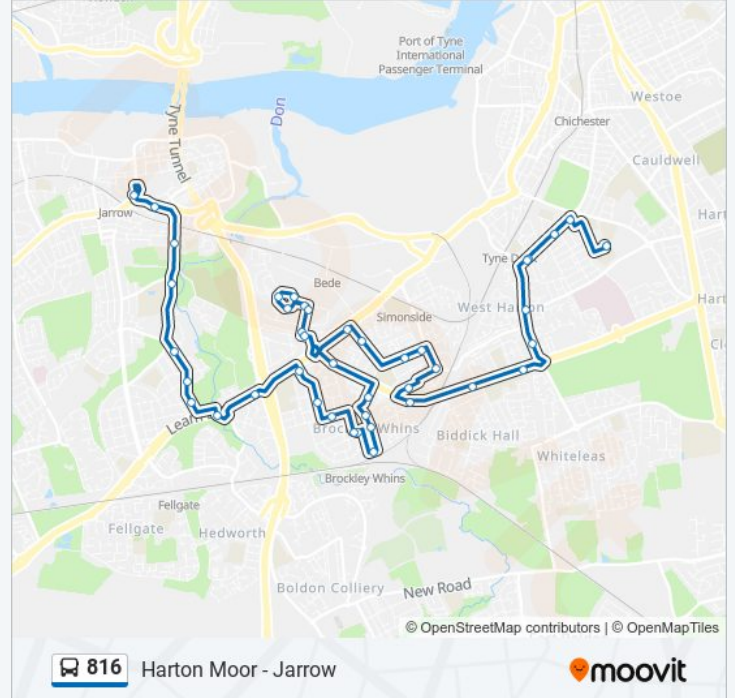

Direction: Jarrow

42 stops

[VIEW LINE SCHEDULE](#)

- St Wilfrid's Rc College, Harton Moor
- Stanhope Road - Ashley Road, West Park
- Stanhope Rd-Talbot Road, West Harton
- Stanhope Road-Alnwick Road, West Harton
- Stanhope Road-Boldon Lane, West Harton
- Boldon Lane - Harton Lane, West Harton
- Boldon Lane, West Harton
- John Reid Road-Whiteleas Way, Biddick Hall
- John Reid Road-Cronin Avenue, Biddick Hall
- South Shields Crematorium, Brockley Whins
- Winskell Road-Richardson Avenue, Simonside
- Wenlock Road-Monkton Avenue, Simonside
- Dame Flora Robson Avenue-Fox Avenue, Simonside
- Dame Flora Robson Avenue, Simonside
- Henderson Road, Simonside
- Newcastle Road-Henderson Road, Simonside
- Lynton Avenue, Low Simonside
- Taunton Avenue, Low Simonside
- Falmouth Drive-Bideford Gardens, Low Simonside
- Flamouth Drive - Brixham Crescent, Low Simonside
- Falmouth Drive-Tavistock Place, Low Simonside

816 bus Info

Direction: Jarrow

Stops: 42

Trip Duration: 1465 min

Line Summary:

Lynton Avenue, Low Simonside

Stanhope Road-Auckland Terrace, Low Simonside

John Reid Road-Newcastle Road, Simonside

Primrose Terrace - Dilston Terrace, Primrose

Primrose Terrace-Lumley Terrace, Primrose

Primrose Terrace-Hospital, Primrose

Springwell Road-School, Jarrow

Monkton Terrace-Prince Consort Road, Jarrow

Howard Street-Exchange, Jarrow

Jarrow Bus Station, Jarrow

816 bus time schedules and route maps are available in an offline PDF at moovitapp.com. Use the [Moovit App](#) to see live bus times, train schedule or subway schedule, and step-by-step directions for all public transit in North East and Cumbria.