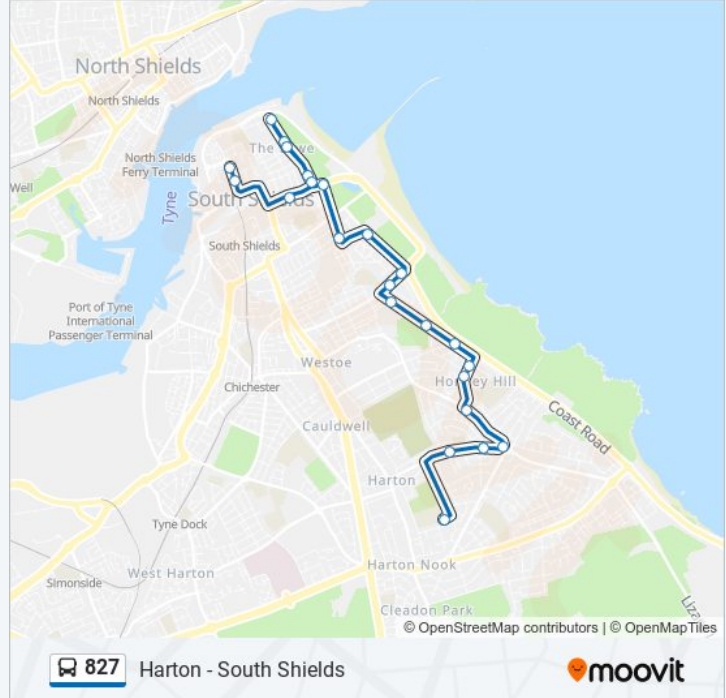

**Direction: Harton**

21 stops

[VIEW LINE SCHEDULE](#)

- Mile End Road-St Stephens Church, South Shields
- Mile End Road-Clasper Court, South Shields
- Coston Drive, South Shields
- Lawe Road-Trajan Avenue, South Shields
- Lawe Road-George Scott Street, South Shields
- Sea Road-Pier Parade, South Shields
- Pier Head, South Shields
- Salisbury Place-Beach Road, South Shields
- Sea Way, South Shields
- Bents Park, South Shields
- Mowbray Road-New Crown, South Shields
- Mowbray Road-Kingsway, Westoe
- Bamburgh Avenue-Euryalus Court, Westoe
- Bamburgh Avenue-Kelvin Grove, Westoe
- Bamburgh Avenue, Horsley Hill
- Cheviot Road-Bamburgh Avenue, Horsley Hill
- Cheviot Road-Norham Avenue North, Horsley Hill
- Highfield Road-Cheviot Road, Horsley Hill
- Horsley Hill Square, Horsley Hill
- Centenary Avenue-Witton Avenue, Harton
- Harton Academy, Harton

**827 bus Info**

**Direction:** South Shields

**Stops:** 23

**Trip Duration:** 1455 min

**Line Summary:**

Lawe Road-Trajan Avenue, South Shields

Lawe Road-George Scott Street, South Shields

Ocean Road, South Shields

Mile End Road, South Shields

Mile End Road-Clasper Court, South Shields

827 bus time schedules and route maps are available in an offline PDF at [moovitapp.com](https://moovitapp.com). Use the [Moovit App](#) to see live bus times, train schedule or subway schedule, and step-by-step directions for all public transit in North East and Cumbria.