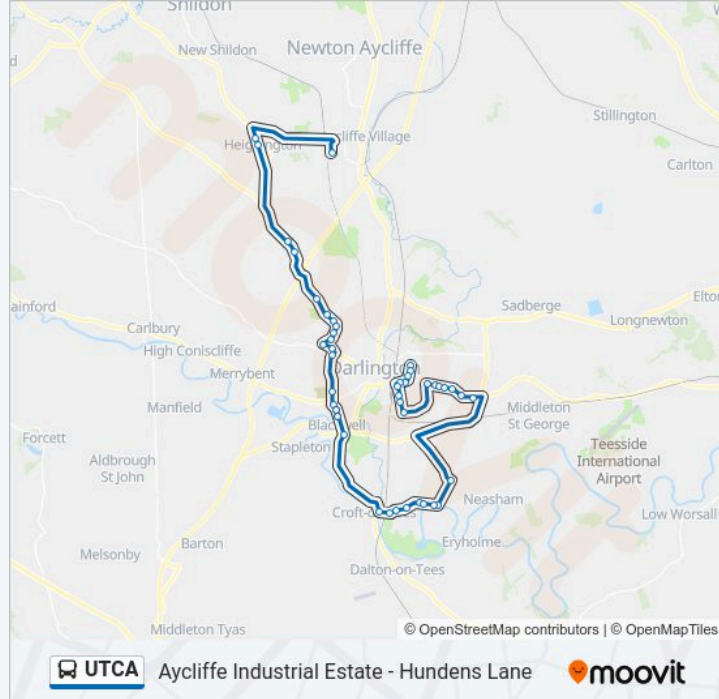

Use the Moovit App to find the closest UTCA bus station near you and find out when is the next UTCA bus arriving.

Direction: Aycliffe Industrial Estate

46 stops

[VIEW LINE SCHEDULE](#)

- Hundens Park, Hundens Lane
- Bourne Avenue, Hundens Lane
- Larkspur Drive, Hundens Lane
- Eastbourne Methodist Church, Eastbourne
- Central Park, Eastbourne
- St John's Crescent, Neasham Road
- Matalan, Neasham Road
- Neasham Rd Surgery, Neasham Road
- Geneva Road Post Office, Neasham Road
- Yarm Road Post Office, Eastbourne
- The Wheatsheaf, Eastbourne
- St Herbert's Church, Eastbourne
- Mcmullen Road Roundabout, Eastbourne
- Cummins, Lingfield
- Ee, Lingfield
- Morton Palms, Morton Park - Darlington
- Skipbridge, Hurworth-On-Tees
- The Otter & Fish, Hurworth-On-Tees
- All Saints Church, Hurworth-On-Tees
- Hurworth House School, Hurworth-On-Tees
- Post Office, Hurworth-On-Tees

Stops: 46

Trip Duration: 65 min

Line Summary:

Elmfield Road, Hurworth-On-Tees

Avon Road, Hurworth Place

Oxford Garage, Hurworth Place

The Comet, Hurworth Place

Bland's Corner Roundabout, Blackwell

Newton Court, Cockerton

Brinkburn Road, Cockerton

Laing Street, Cockerton

Auckland Oval, Cockerton

Beck House, Faverdale

Westgate Crescent, Faverdale

John Fowler Way, West Park

Burtree Gate

Auction Mart, Burtree Gate

Village Hall, Heighington

Hall Lane, Heighington

Long Tens Way, Aycliffe Industrial Estate

Aycliffe Industrial Estate - Hundens Lane

Direction: Hundens Lane

36 stops

[VIEW LINE SCHEDULE](#)