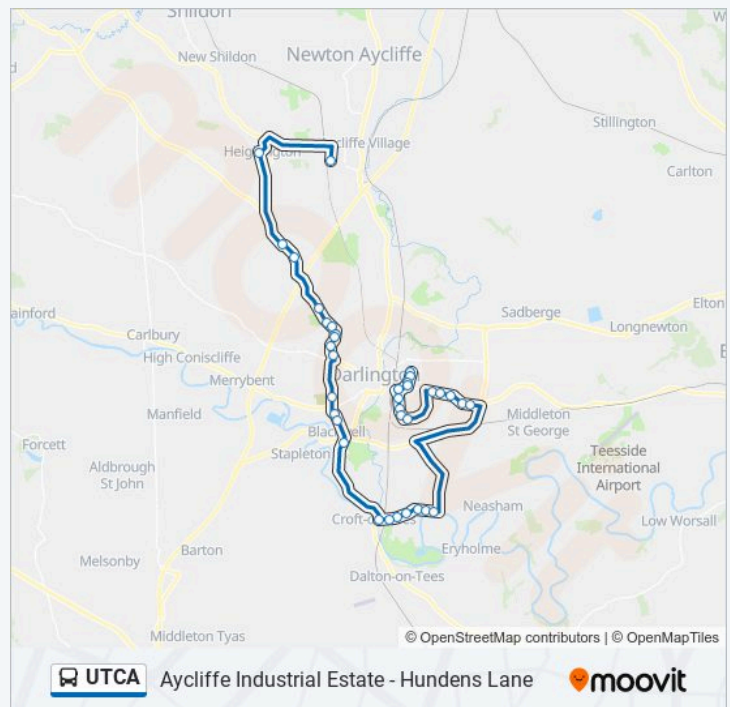

Geneva Road Post Office, Neasham Road

Copper Beech, Neasham Road

Neasham Rd Surgery, Neasham Road

Matalan, Neasham Road

Central Park, Eastbourne

Roberts Walk, Hundens Lane

Larkspur Drive, Hundens Lane

Bourne Avenue, Hundens Lane

Hundens Park, Hundens Lane

Friday

13:30

Saturday

Not Operational

UTCA bus Info

Direction: Hundens Lane

Stops: 36

Trip Duration: 65 min

Line Summary:

UTCA bus time schedules and route maps are available in an offline PDF at moovitapp.com. Use the Moovit App to see live bus times, train schedule or subway schedule, and step-by-step directions for all public transit in North East and Cumbria.