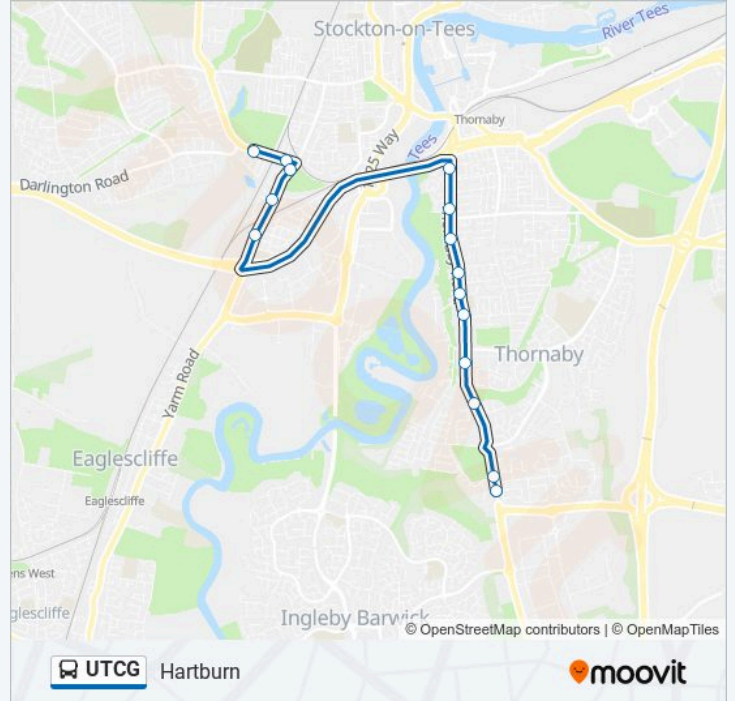

Direction: Hartburn

15 stops

[VIEW LINE SCHEDULE](#)

Blackbush Walk, Thornaby

Valiant Way, Thornaby

Lockerbie Walk, Thornaby

Martinet Road, Thornaby

The Poplars, Thornaby

Dacre Close, Thornaby

Hough Crescent, Thornaby

Beechwood Road, Thornaby

St Paul's Church, Thornaby

Sun Street, Thornaby

Sculptor Crescent, Stockton

The Eaglescliffe Hotel, Stockton

Maxwell Court, Stockton

St Marks Nursing Home, Stockton

Ropner Park, Hartburn

UTCG bus Time Schedule

Hartburn Route Timetable:

Sunday	Not Operational
Monday	05:48
Tuesday	05:48
Wednesday	05:48
Thursday	05:48
Friday	05:48
Saturday	Not Operational

UTCG bus Info

Direction: Hartburn

Stops: 15

Trip Duration: 12 min

Line Summary:

Direction: Thornaby

15 stops

[VIEW LINE SCHEDULE](#)