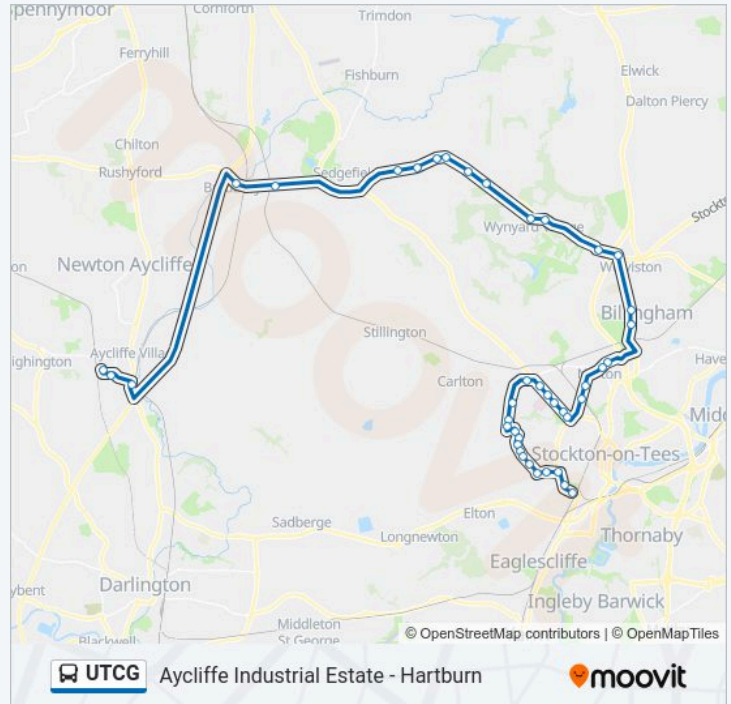

Direction: Aycliffe Industrial Estate

42 stops

[VIEW LINE SCHEDULE](#)

- Ropner Park, Hartburn
- Bromley Road, Hartburn
- Oxbridge Court, Grangefield
- Gainford Road, Grangefield
- The Fairfield, Fairfield
- Orchard Road, Fairfield
- Wellburn Road, Fairfield
- Glenfield Road, Fairfield
- Rimswell Road South End, Fairfield
- Torwell Drive, Fairfield
- Fordwell Road, Fairfield
- The Mitre, Bishopsgarth
- Leam Lane, Bishopsgarth
- Marske Lane, Bishopsgarth
- Easington Road North End, Hardwick
- Radio Transmitter, Hardwick
- Inskip Walk, Hardwick
- Knitsley Walk, Hardwick
- Holburn Park, Mile House
- The Mile House, Mile House
- Westfield Crescent Footpath, Mile House

Roseberry Road Roundabout, Billingham

Bp Service Station, Wolviston

Wynyard Business Park Entrance Roundabout,
Wynyard Business Park

North Lodges, Wynyard Park

Wynyard Woods, Wynyard Estate

Old Station, Sedgfield

Fordwell Road, Fairfield

Torwell Drive, Fairfield

Rimswell Road South End, Fairfield

Glenfield Road, Fairfield

Wellburn Road, Fairfield

Orchard Road, Fairfield

The Fairfield, Fairfield

Gainford Road, Grangefield

UTCG bus Info

Direction: Hartburn

Stops: 41

Trip Duration: 61 min

Line Summary:

Oxbridge Court, Grangefield

Bromley Road, Hartburn

Ropner Park, Hartburn