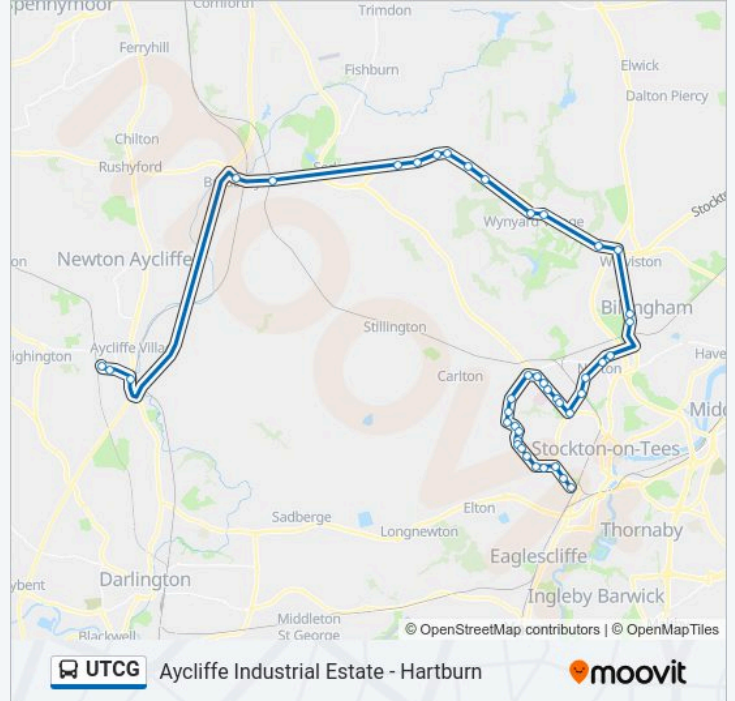

Direction: Aycliffe Industrial Estate

42 stops

[VIEW LINE SCHEDULE](#)

- Ropner Park, Hartburn
- Bromley Road, Hartburn
- Oxbridge Court, Grangefield
- Gainford Road, Grangefield
- The Fairfield, Fairfield
- Orchard Road, Fairfield
- Wellburn Road, Fairfield
- Glenfield Road, Fairfield
- Rimswell Road South End, Fairfield
- Torwell Drive, Fairfield
- Fordwell Road, Fairfield
- The Mitre, Bishopsgarth
- Leam Lane, Bishopsgarth
- Marske Lane, Bishopsgarth
- Easington Road North End, Hardwick
- Radio Transmitter, Hardwick
- Inskip Walk, Hardwick
- Knitsley Walk, Hardwick
- Holburn Park, Mile House
- The Mile House, Mile House
- Westfield Crescent Footpath, Mile House

Roseberry Road Roundabout, Billingham

Bp Service Station, Wolviston

Wynyard Business Park Entrance Roundabout,
Wynyard Business Park

North Lodges, Wynyard Park

Wynyard Woods, Wynyard Estate

Old Station, Sedgfield

Old Acres Hall Farm Gate, Sedgfield

Waterloo Corner, Sedgfield

Lodge Farm, Sedgfield

Adj Farm Entrance, Sedgfield

Opp Farm Entrance, Sedgfield

Old Station, Sedgfield

Road End, Bradbury

Service Station, Newton Park

Millennium Way - Ruff And Tumble, Newton
Aycliffe

Long Tens Way, Aycliffe Industrial Estate

Direction: Hartburn

41 stops

[VIEW LINE SCHEDULE](#)

Long Tens Way, Aycliffe Industrial Estate

Millennium Way - Ruff And Tumble, Newton
Aycliffe