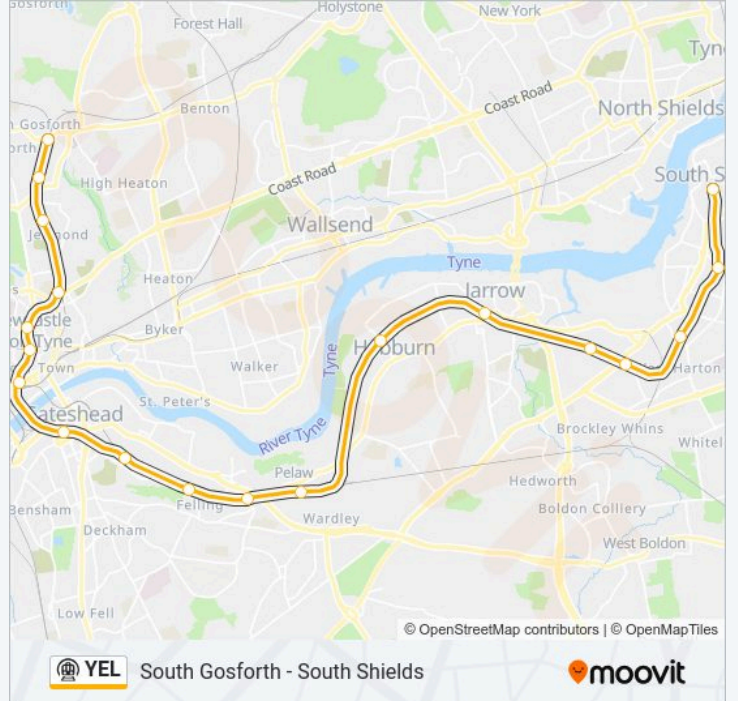

South Gosforth - South Shields

[Get The App](#)

The YEL subway line (South Gosforth - South Shields) has 2 routes. For regular weekdays, their operation hours are:

(1) South Gosforth: 18:35(2) South Shields: 04:58-05:11

Use the Moovit App to find the closest YEL subway station near you and find out when is the next YEL subway arriving.

Direction: South Gosforth

19 stops

[VIEW LINE SCHEDULE](#)

South Shields
Chichester
Tyne Dock
Simonside
Bede
Jarrow
Hebburn
Pelaw
Heworth
Felling
Gateshead Stadium
Gateshead
Central Station
Monument
Haymarket (Tyne And Wear Metro Station),
Newcastle upon Tyne
Jesmond
West Jesmond
Ilford Road
South Gosforth

Direction: South Shields

20 stops

[VIEW LINE SCHEDULE](#)

Regent Centre

South Gosforth

Ilford Road

West Jesmond

Jesmond

YEL subway Info

Direction: South Shields

Stops: 20

Trip Duration: 39 min

Line Summary:

Chichester

South Shields

YEL subway time schedules and route maps are available in an offline PDF at moovitapp.com. Use the Moovit App to see live bus times, train schedule or subway schedule, and step-by-step directions for all public transit in North East and Cumbria.