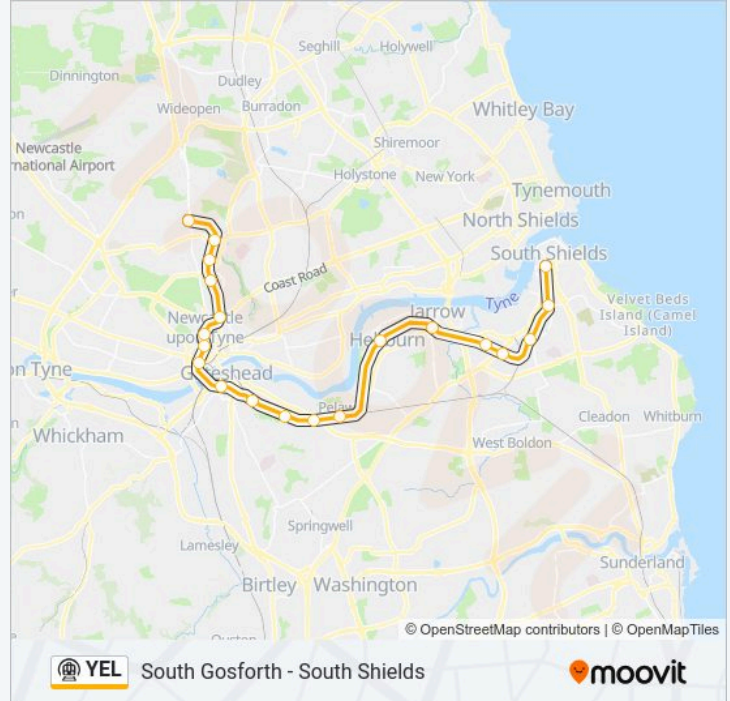

Use the Moovit App to find the closest YEL subway station near you and find out when is the next YEL subway arriving.

Direction: South Gosforth

19 stops

[VIEW LINE SCHEDULE](#)

South Shields
Chichester
Tyne Dock
Simonside
Bede
Jarrow
Hebburn
Pelaw
Heworth
Felling
Gateshead Stadium
Gateshead
Central Station
Monument
Haymarket (Tyne And Wear Metro Station),
Newcastle upon Tyne
Jesmond
West Jesmond
Ilford Road
South Gosforth

Haymarket (Tyne And Wear Metro Station),
Newcastle upon Tyne

Monument

Central Station

Gateshead

Gateshead Stadium

Felling

Heworth

Pelaw

Hebburn

Jarrow

Bede

Simonside

Tyne Dock

YEL subway Time Schedule

South Shields Route Timetable:

Monday	04:58-05:11
Tuesday	04:58-05:11
Wednesday	04:58-05:11
Thursday	04:58-05:11
Friday	04:58-05:11
Saturday	05:01
Sunday	06:16

YEL subway Info

Direction: South Shields

Stops: 20

Trip Duration: 39 min

Line Summary:

Chichester

South Shields

YEL subway time schedules and route maps are available in an offline PDF at moovitapp.com. Use the Moovit App to see live bus times, train schedule or subway schedule, and step-by-step directions for all public transit in North East and Cumbria.